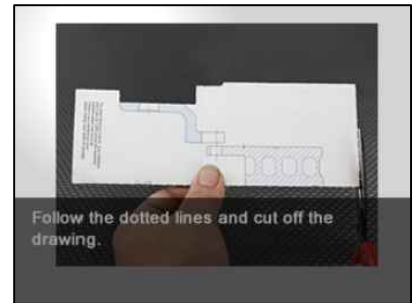

WHEEL FITMENT TEMPLATES

SUBARU		FORESTER		03~07
PARTS NO.	ROTOR DIAMETER	FRONT/REAR	PCD	
SU02	330mm X 32mm	FRONT	5X100	

The wheel fitment is only for your reference and it can not 100% ensure the clearance between caliper and rim is ok. if there is any interference issue, please change your wheel as possible.