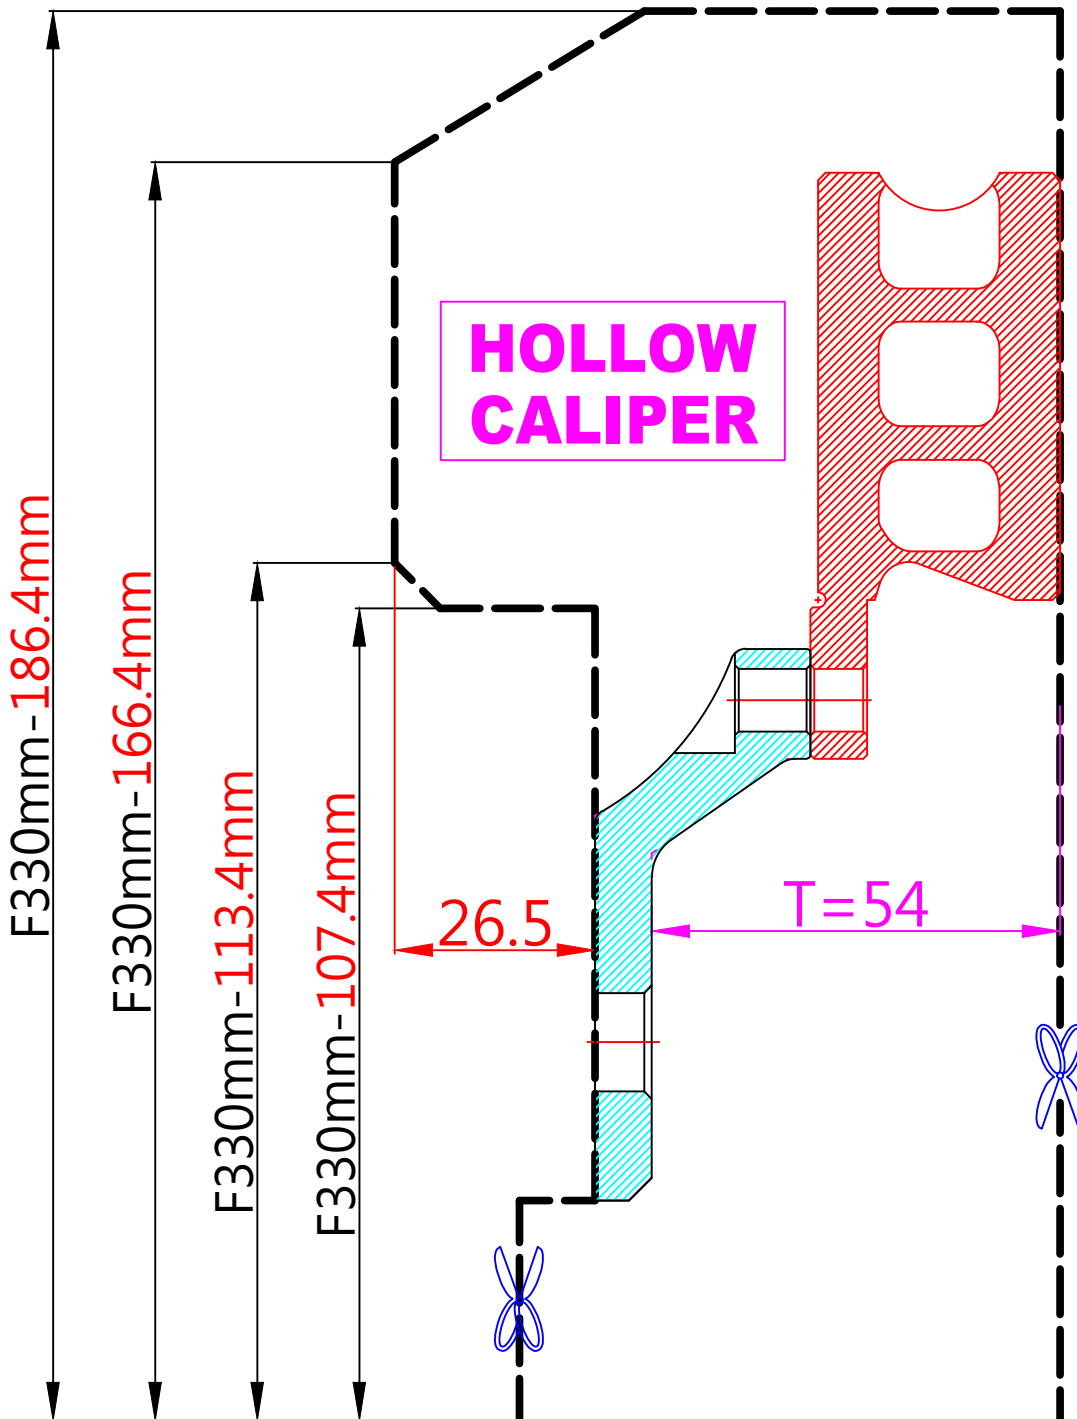

WHEEL FITMENT TEMPLATES

SUBARU		FORESTER		03~07
PARTS NO.	ROTOR DIAMETER	FRONT/REAR	PCD	
SU02	330mm X 32mm	FRONT	5X100	

The wheel fitment is only for your reference and it can not 100% ensure the clearance between caliper and rim is ok. if there is any interference issue, please change your wheel as possible.