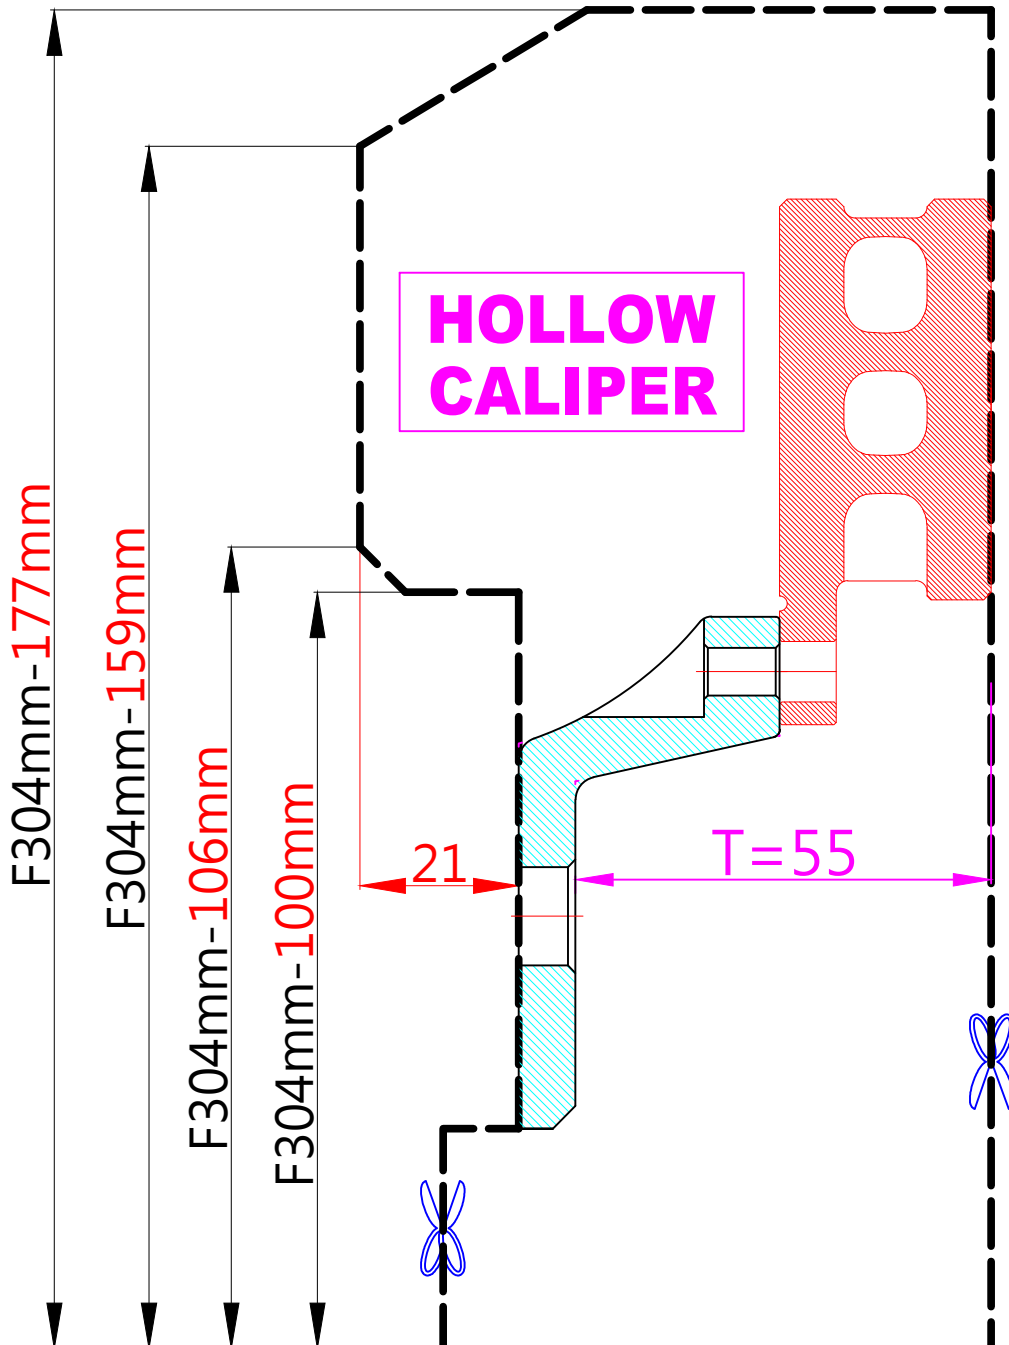

# WHEEL FITMENT TEMPLATES

SUBARU		WRX AWD	14~UP
PARTS NO.	ROTOR DIAMETER	FRONT/REAR	PCD
SU16	304mm X 28mm	FRONT	5X114.3

The wheel fitment is only for your reference and it can not 100% ensure the clearance between caliper and rim is ok. if there is any interference issue, please change your wheel as possible.