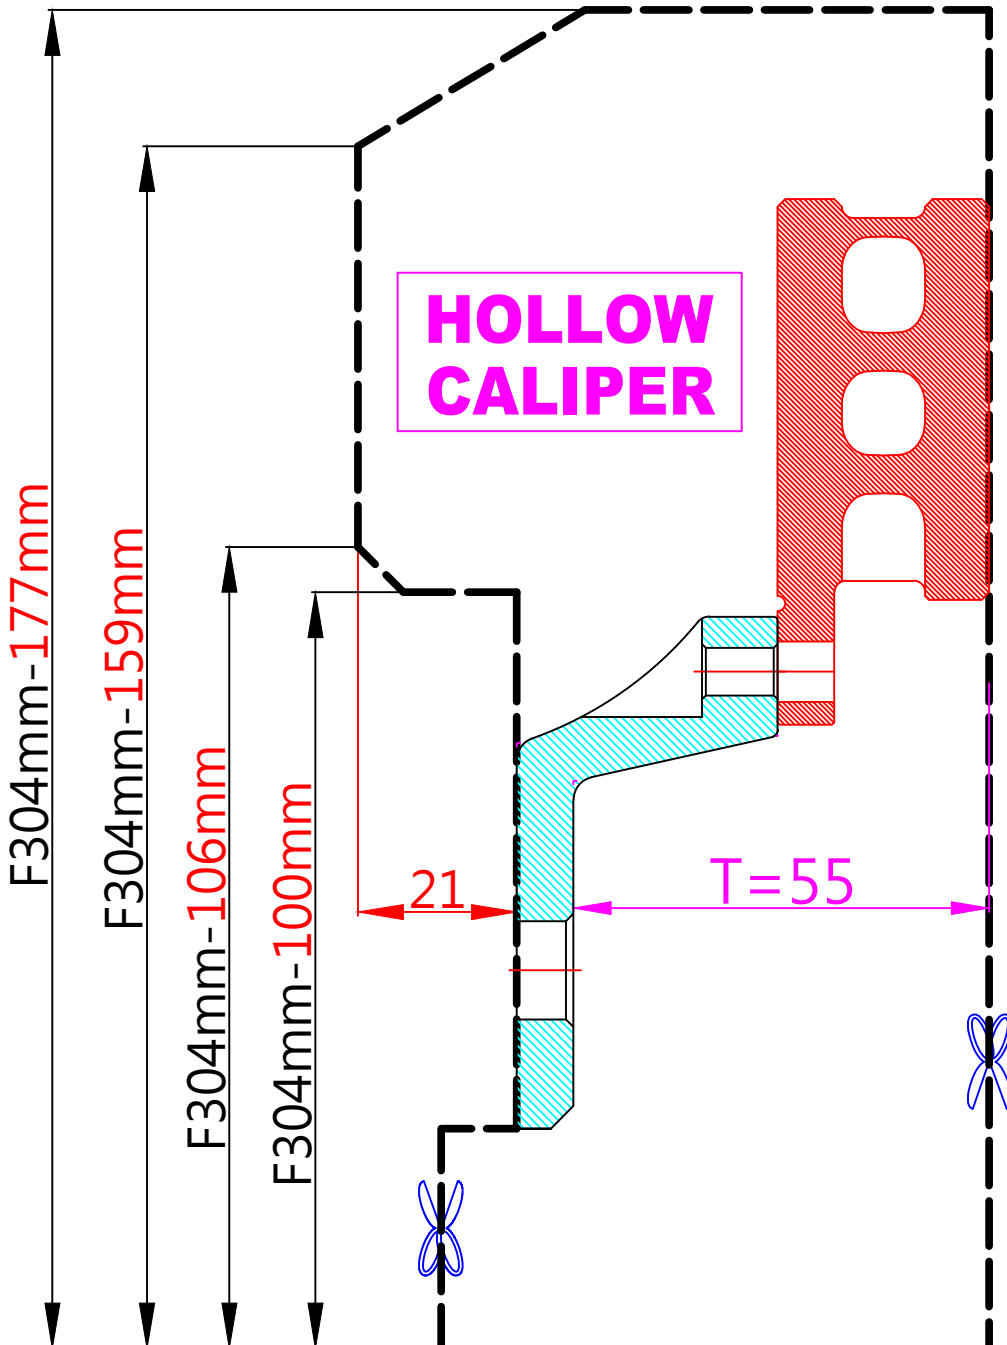

WHEEL FITMENT TEMPLATES

SUBARU		WRX AWD	14~UP
PARTS NO.	ROTOR DIAMETER	FRONT/REAR	PCD
SU16	304mm X 28mm	FRONT	5X114.3

The wheel fitment is only for your reference and it can not 100% ensure the clearance between caliper and rim is ok. if there is any interference issue, please change your wheel as possible.