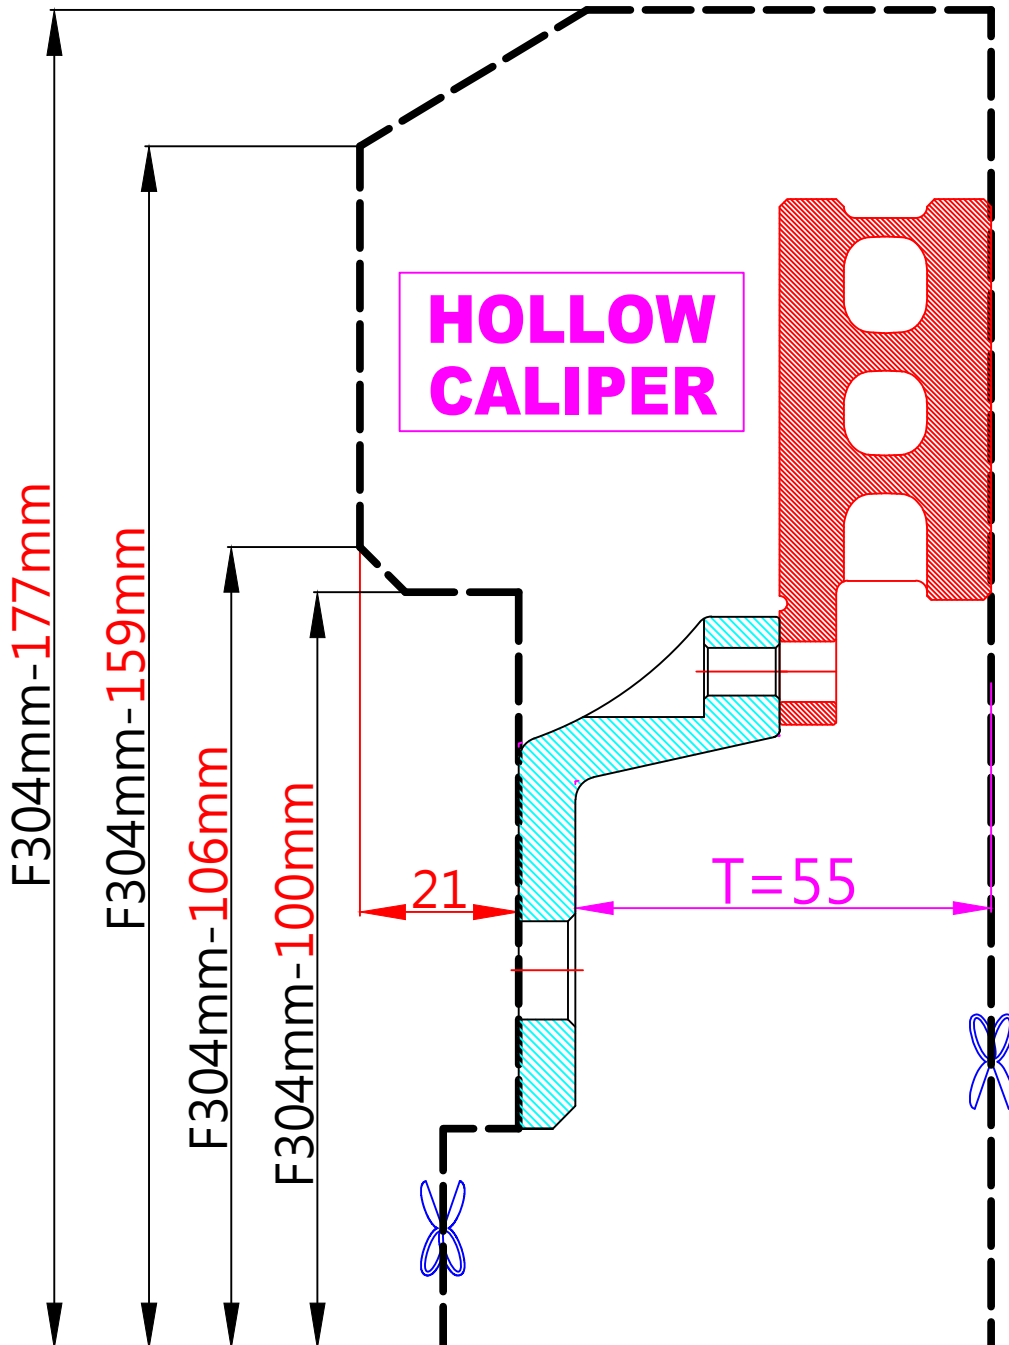

WHEEL FITMENT TEMPLATES

SUBARU	IMPREZA GC8 (WRX)	97~00	
PARTS NO.	ROTOR DIAMETER	FRONT/REAR	PCD
SU03	304mm X 28mm	FRONT	5 X 100

The wheel fitment is only for your reference and it can not 100% ensure the clearance between caliper and rim is ok. if there is any interference issue, please change your wheel as possible.