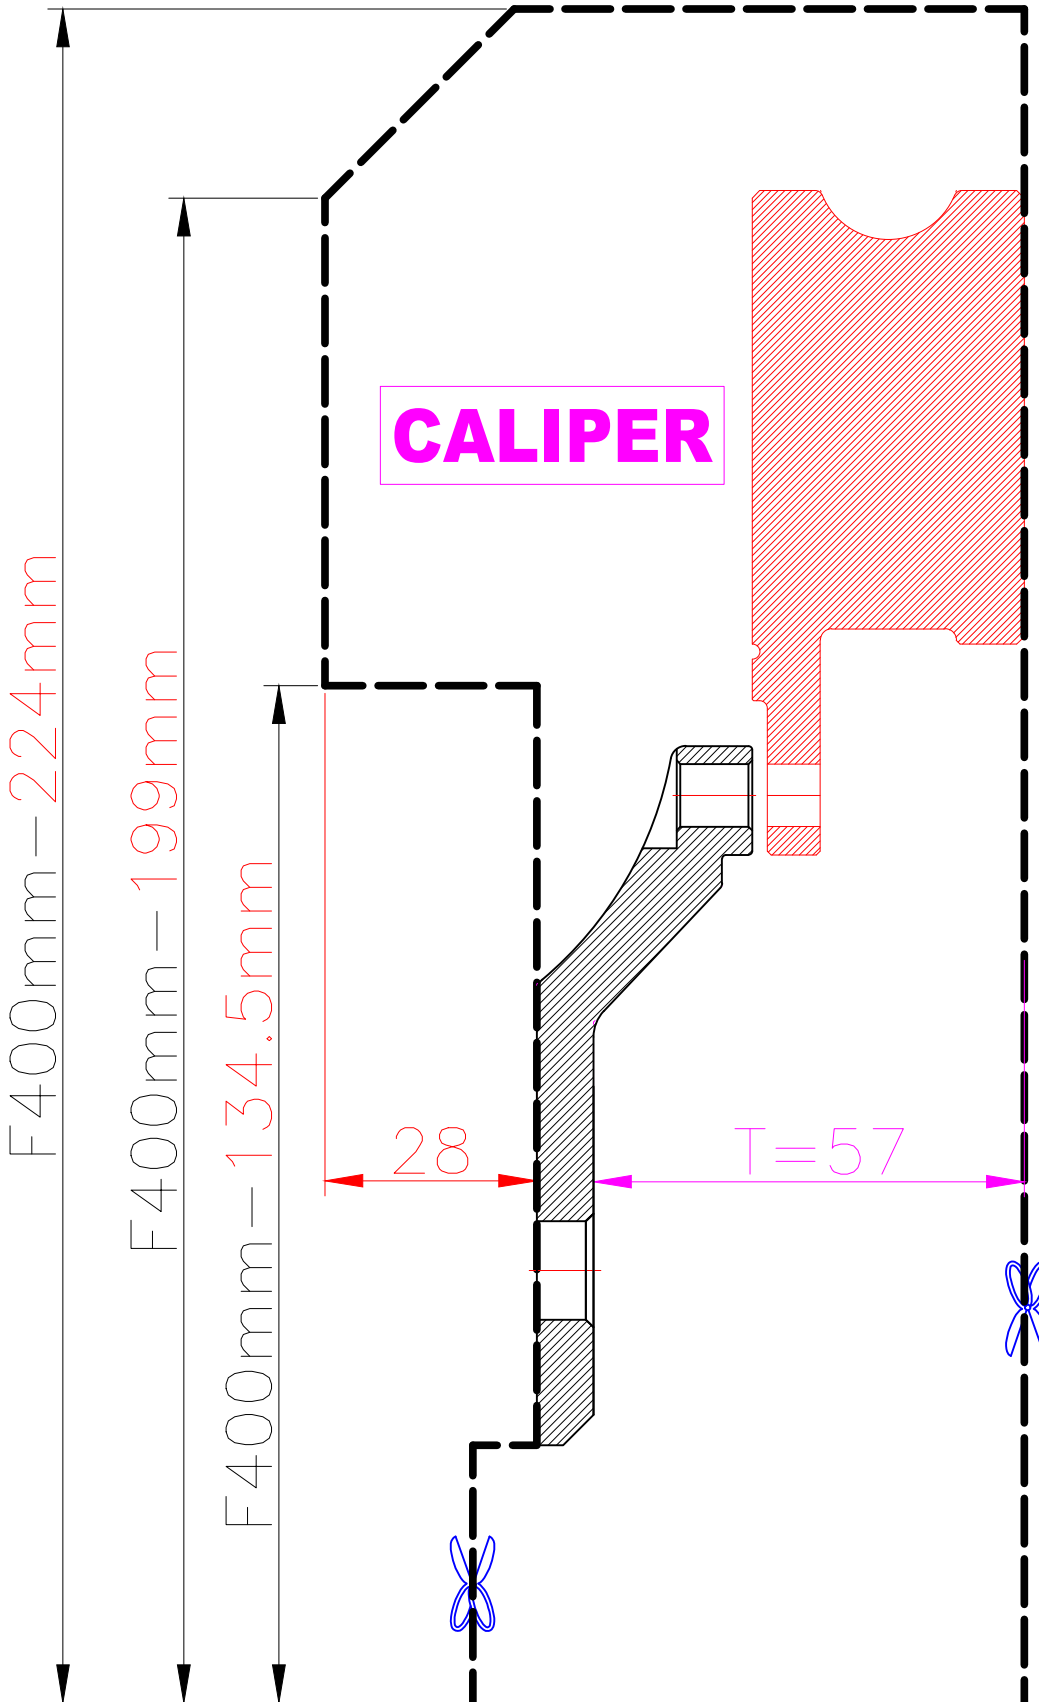

# WHEEL FITMENT TEMPLATES

NISSAN		SKYLINE V37		14~UP
PARTS NO.	ROTOR DIAMETER	FRONT/REAR	PCD	
NI33-R	400mm X 36mm	FRONT	5X114.3	

The wheel fitment is only for your reference and it can not 100% ensure the clearance between caliper and rim is ok. if there is any interference issue, please change your wheel as possible.