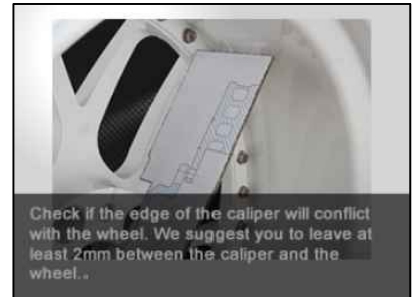

# WHEEL FITMENT TEMPLATES

NISSAN		SKYLINE V37		14~UP
PARTS NO.	ROTOR DIAMETER	FRONT/REAR	PCD	
NI33-R	400mm X 36mm	FRONT	5X114.3	

The wheel fitment is only for your reference and it can not 100% ensure the clearance between caliper and rim is ok. if there is any interference issue, please change your wheel as possible.