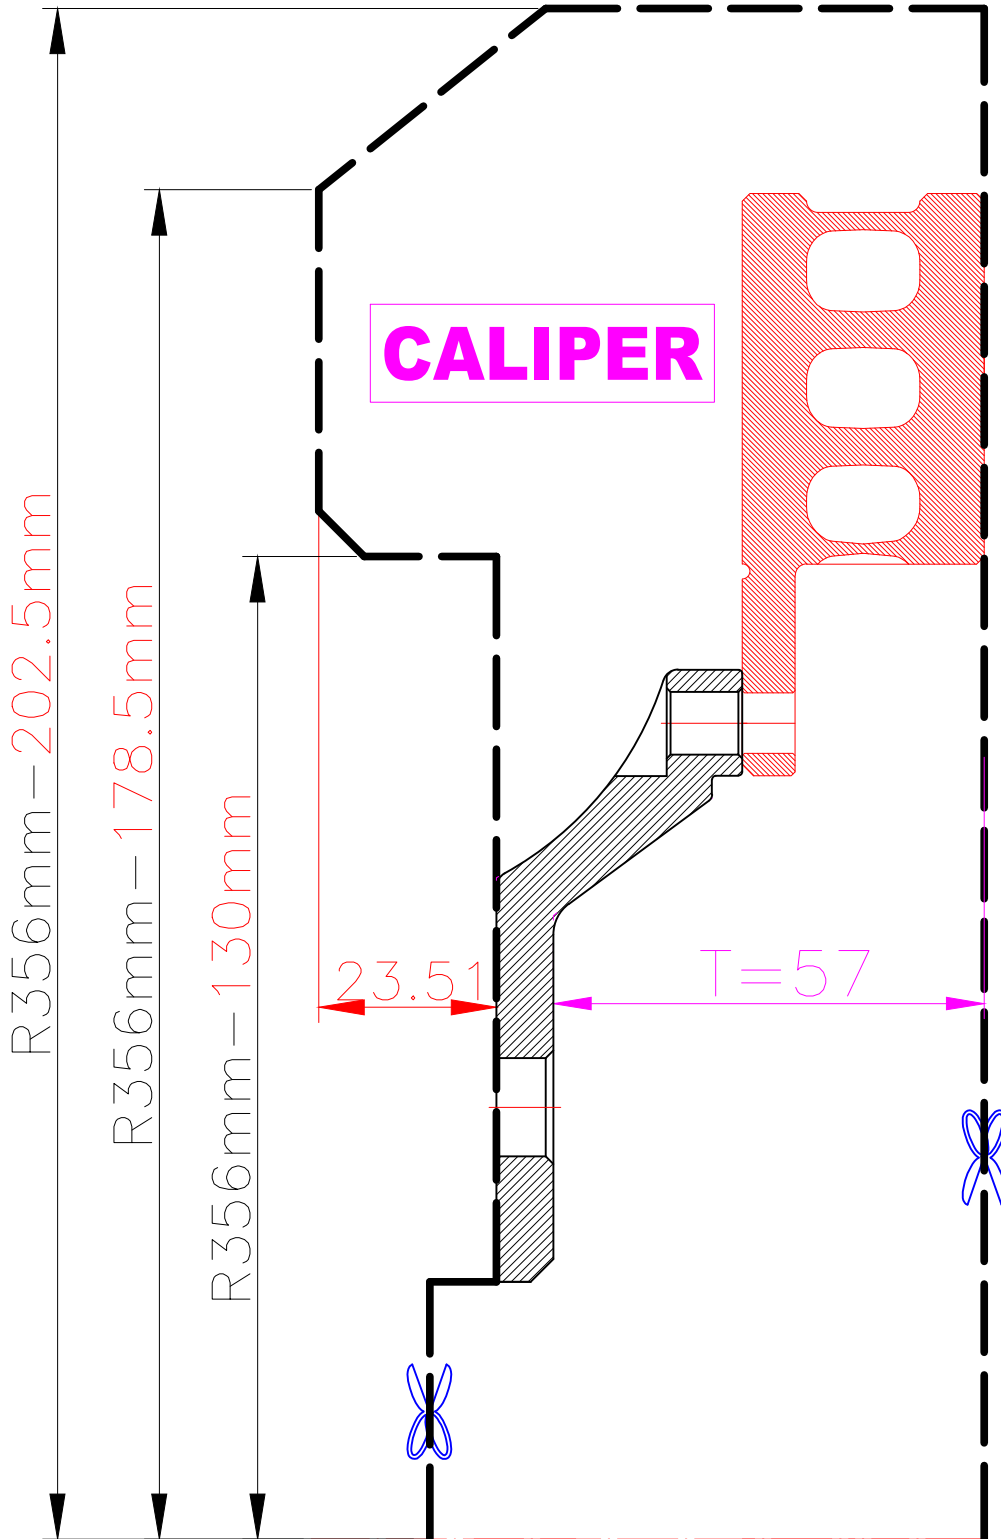

# WHEEL FITMENT TEMPLATES

NISSAN	SKYLINE V37	14~UP	
PARTS NO.	ROTOR DIAMETER	FRONT/REAR	PCD
NI33-R	356mm X 32mm	REAR	5X114.3

The wheel fitment is only for your reference and it can not 100% ensure the clearance between caliper and rim is ok. if there is any interference issue, please change your wheel as possible.