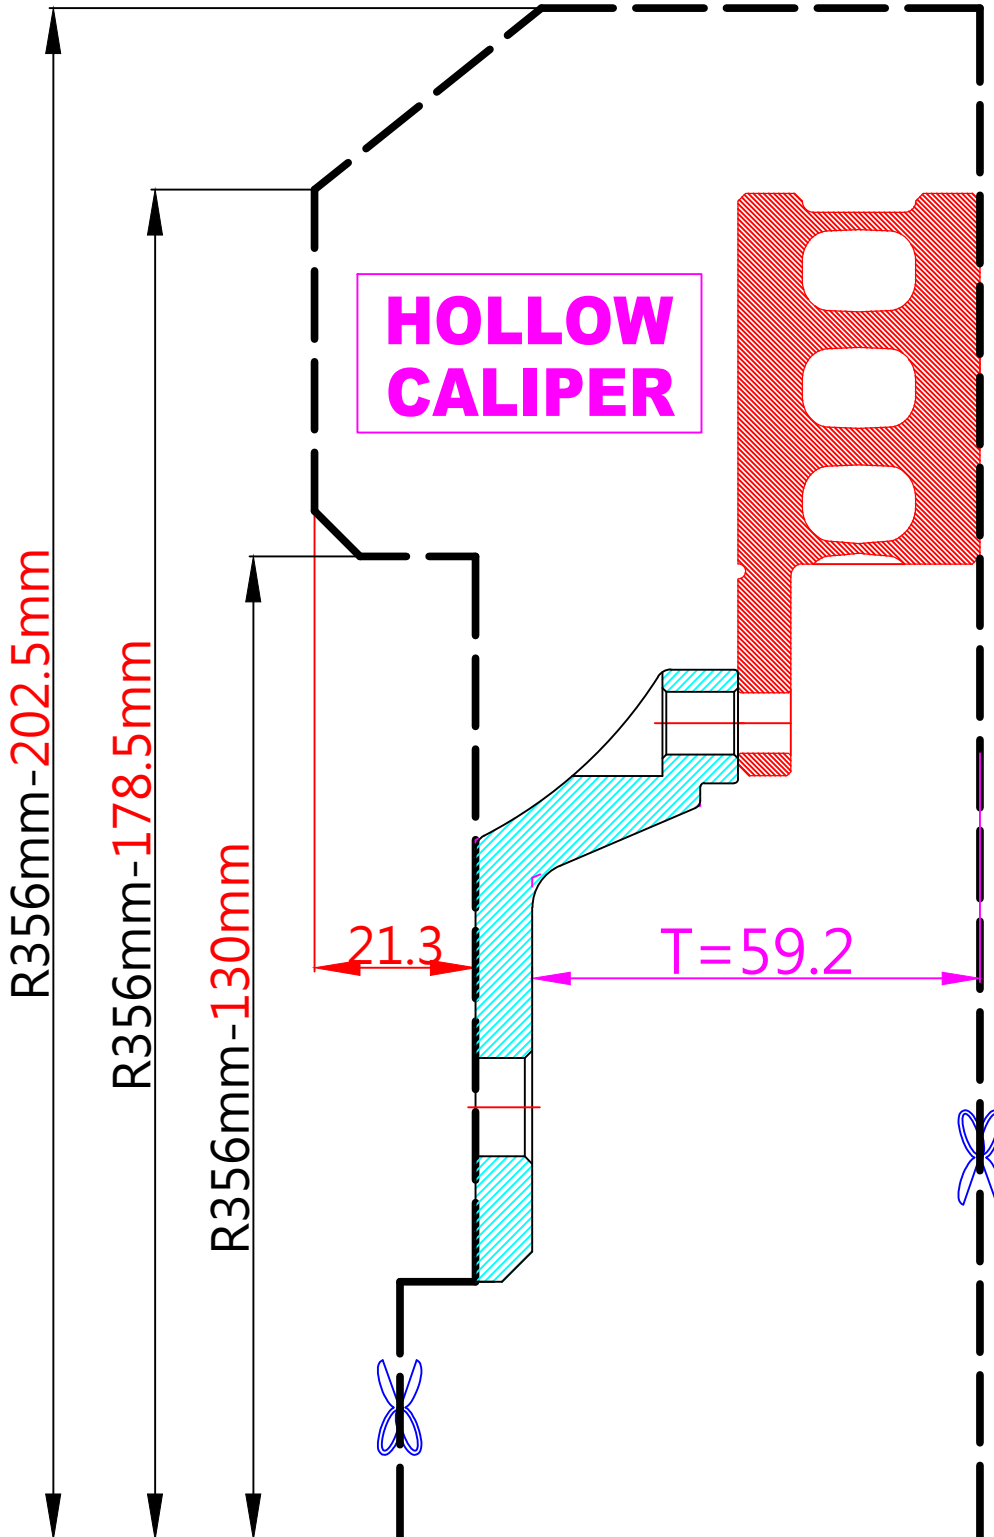

WHEEL FITMENT TEMPLATES

| NISSAN | | 370ZX Z34 | 09~UP |
|-----------|----------------|------------|---------|
| PARTS NO. | ROTOR DIAMETER | FRONT/REAR | PCD |
| NI26-R | 356mm X 32mm | REAR | 5X114.3 |

The wheel fitment is only for your reference and it can not 100% ensure the clearance between caliper and rim is ok. if there is any interference issue, please change your wheel as possible.