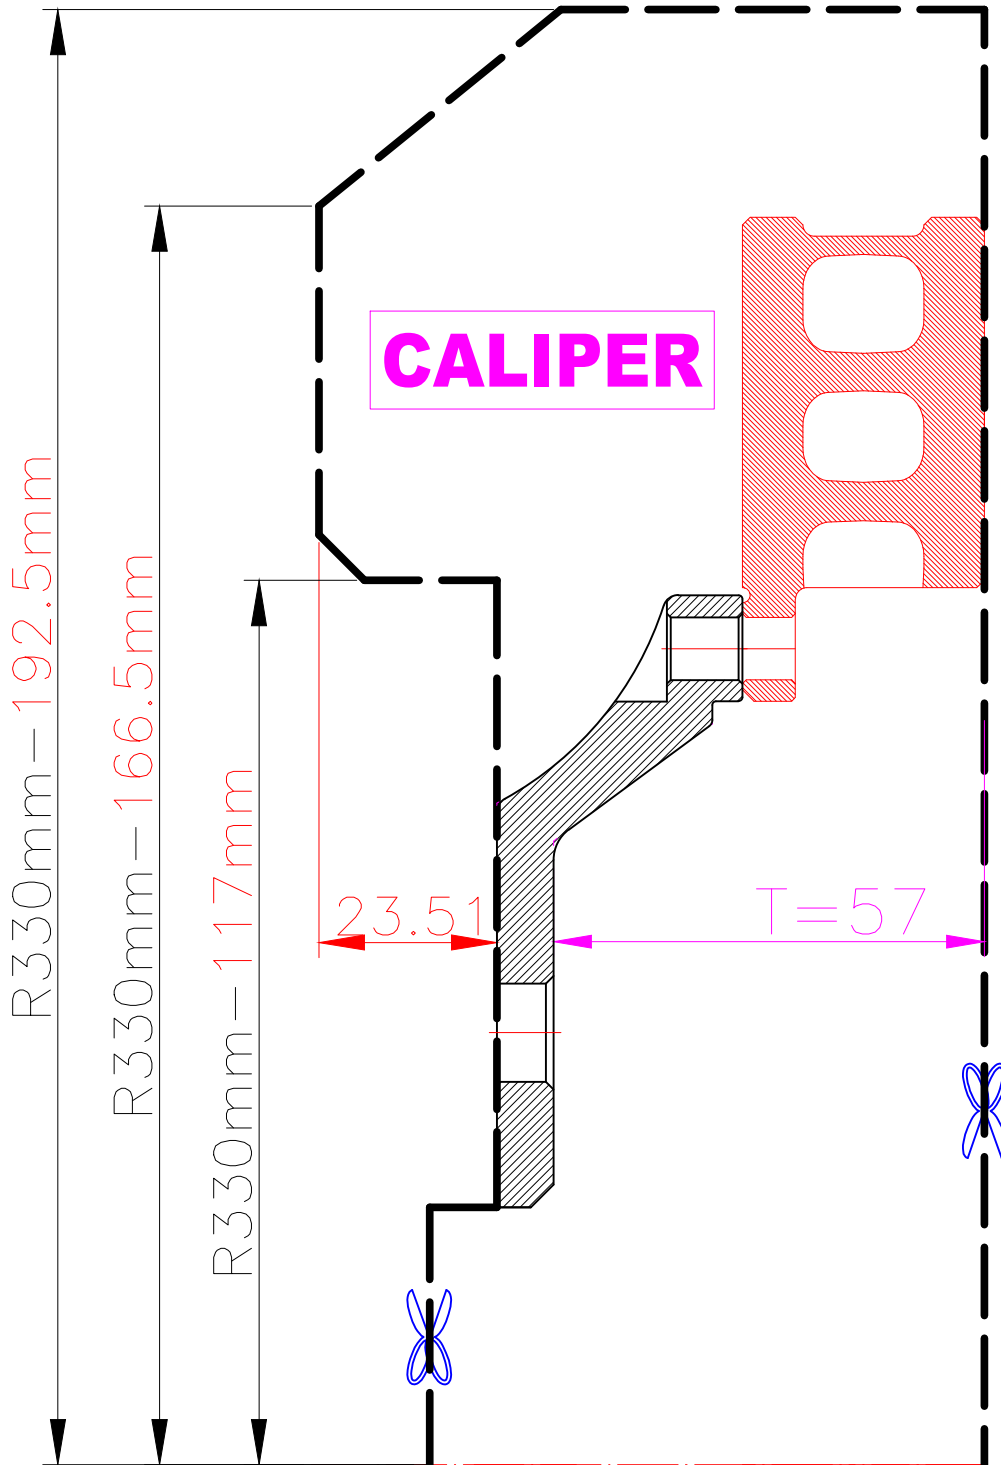

# WHEEL FITMENT TEMPLATES

NISSAN		SKYLINE V37	14~UP
PARTS NO.	ROTOR DIAMETER	FRONT/REAR	PCD
NI33-R	330mm X 32mm	REAR	5X114.3

The wheel fitment is only for your reference and it can not 100% ensure the clearance between caliper and rim is ok. if there is any interference issue, please change your wheel as possible.