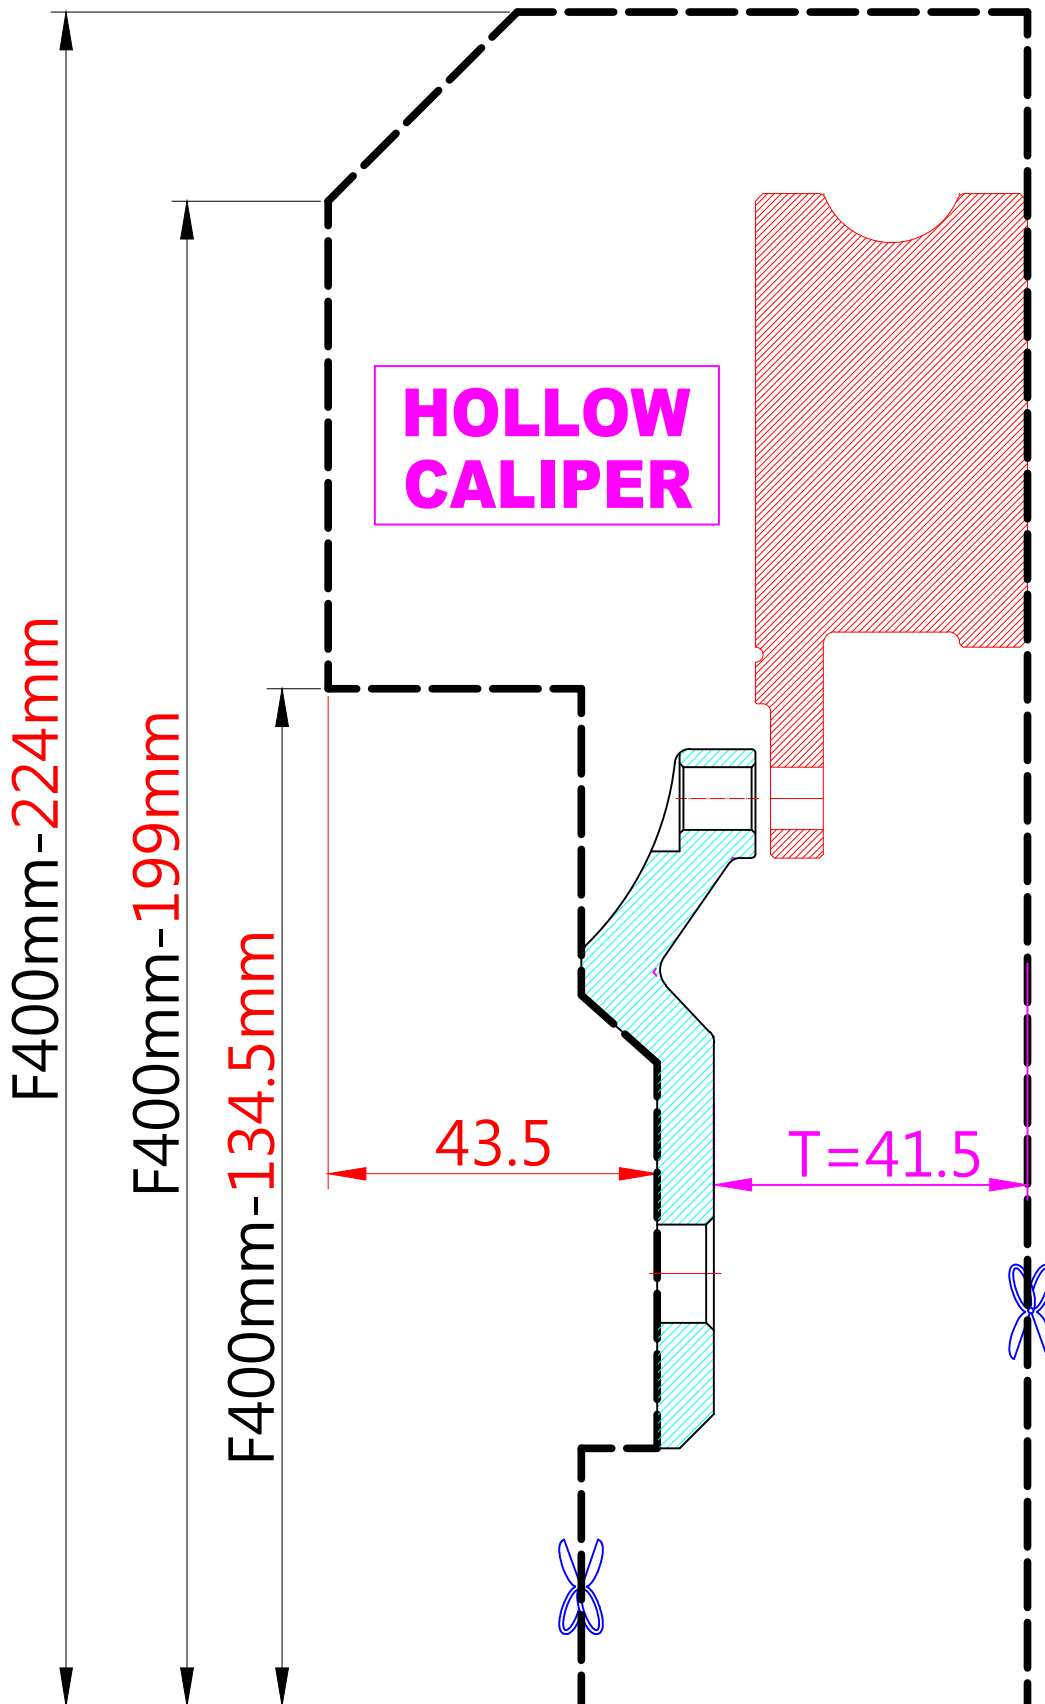

WHEEL FITMENT TEMPLATES

NISSAN	FAIRLANDY Z RZ34	22~UP	
PARTS NO.	ROTOR DIAMETER	FRONT/REAR	PCD
NI13-2	400mm X 36mm	FRONT	5X114.3

The wheel fitment is only for your reference and it can not 100% ensure the clearance between caliper and rim is ok. if there is any interference issue, please change your wheel as possible.