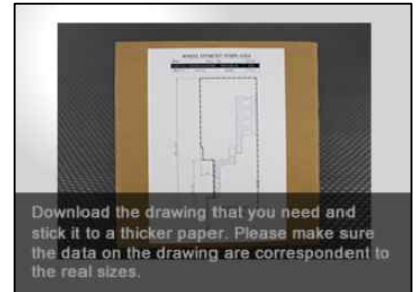

WHEEL FITMENT TEMPLATES

NISSAN	FAIRLANDY Z RZ34	22~UP	
PARTS NO.	ROTOR DIAMETER	FRONT/REAR	PCD
NI13-2	400mm X 36mm	FRONT	5X114.3

The wheel fitment is only for your reference and it can not 100% ensure the clearance between caliper and rim is ok. if there is any interference issue, please change your wheel as possible.