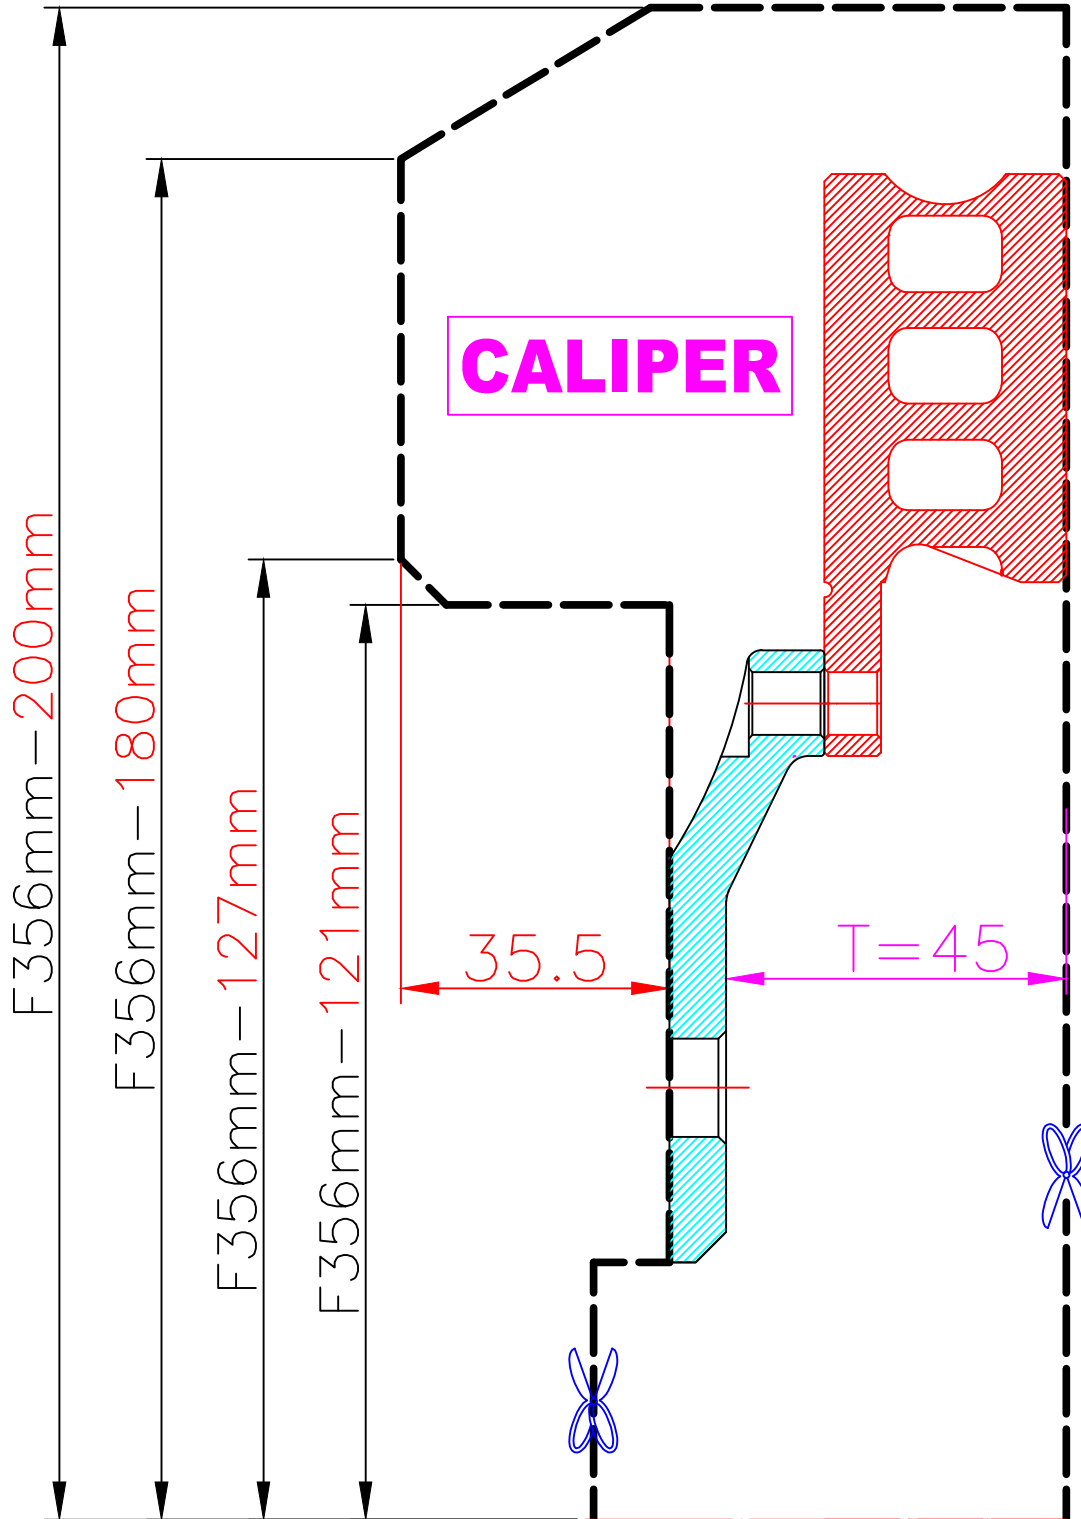

# WHEEL FITMENT TEMPLATES

NISSAN	SKYLINE R33	95~98	
PARTS NO.	ROTOR DIAMETER	FRONT/REAR	PCD
NI05	356mm X 32mm	FRONT	5X114.3

The wheel fitment is only for your reference and it can not 100% ensure the clearance between caliper and rim is ok. if there is any interference issue, please change your wheel as possible.