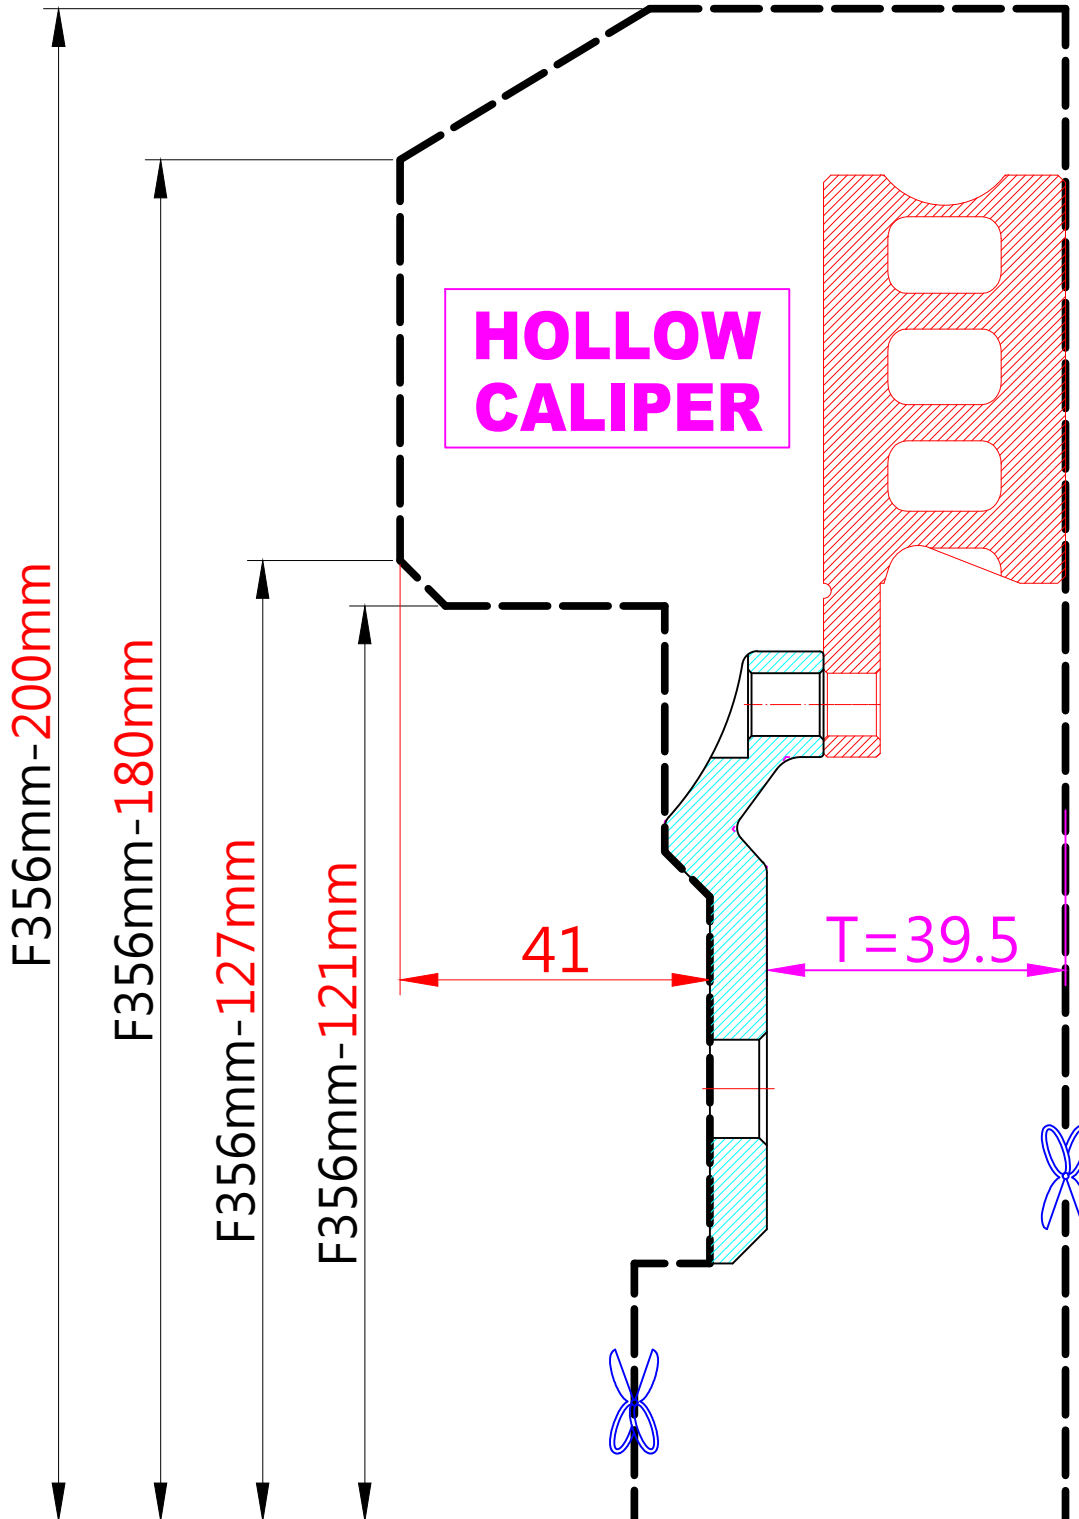

# WHEEL FITMENT TEMPLATES

NISSAN	FAIRLANDY Z RZ34		22~UP
PARTS NO.	ROTOR DIAMETER	FRONT/REAR	PCD
NI13-2	356mm X 32mm	FRONT	5X114.3

The wheel fitment is only for your reference and it can not 100% ensure the clearance between caliper and rim is ok. if there is any interference issue, please change your wheel as possible.