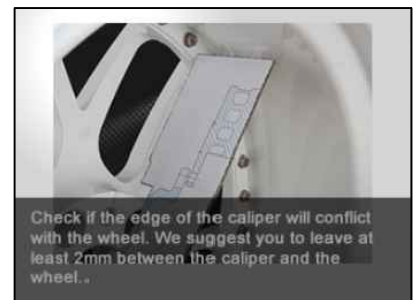

# WHEEL FITMENT TEMPLATES

NISSAN	FAIRLANDY Z RZ34		22~UP
PARTS NO.	ROTOR DIAMETER	FRONT/REAR	PCD
NI13-2	356mm X 32mm	FRONT	5X114.3

The wheel fitment is only for your reference and it can not 100% ensure the clearance between caliper and rim is ok. if there is any interference issue, please change your wheel as possible.