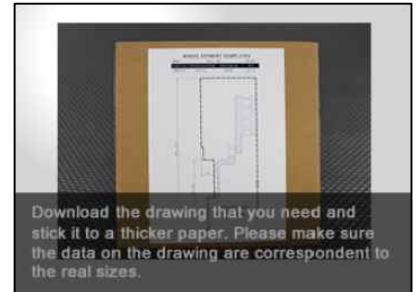

# WHEEL FITMENT TEMPLATES

NISSAN	FAIRLANDY Z RZ34		22~UP
PARTS NO.	ROTOR DIAMETER	FRONT/REAR	PCD
NI13-2	356mm X 32mm	FRONT	5X114.3

The wheel fitment is only for your reference and it can not 100% ensure the clearance between caliper and rim is ok. if there is any interference issue, please change your wheel as possible.