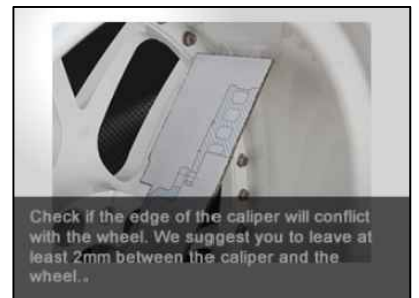

WHEEL FITMENT TEMPLATES

MERCEDES BENZ		W176 A CLASS A45 4WD		13~18
PARTS NO.	ROTOR DIAMETER	FRONT/REAR	PCD	
PE70	380mm X 32mm	FRONT	5X112	

CALIPER

The wheel fitment is only for your reference and it can not 100% ensure the clearance between caliper and rim is ok. if there is any interference issue, please change your wheel as possible.