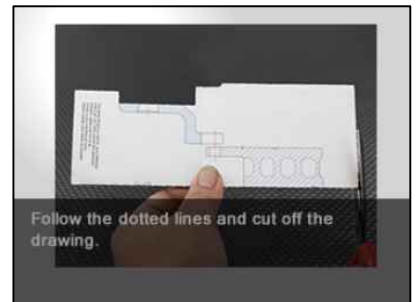

WHEEL FITMENT TEMPLATES

MERCEDES BENZ		W176 A CLASS A45 4WD		13~18
PARTS NO.	ROTOR DIAMETER	FRONT/REAR	PCD	
PE70	380mm X 32mm	FRONT	5X112	

CALIPER

The wheel fitment is only for your reference and it can not 100% ensure the clearance between caliper and rim is ok. if there is any interference issue, please change your wheel as possible.