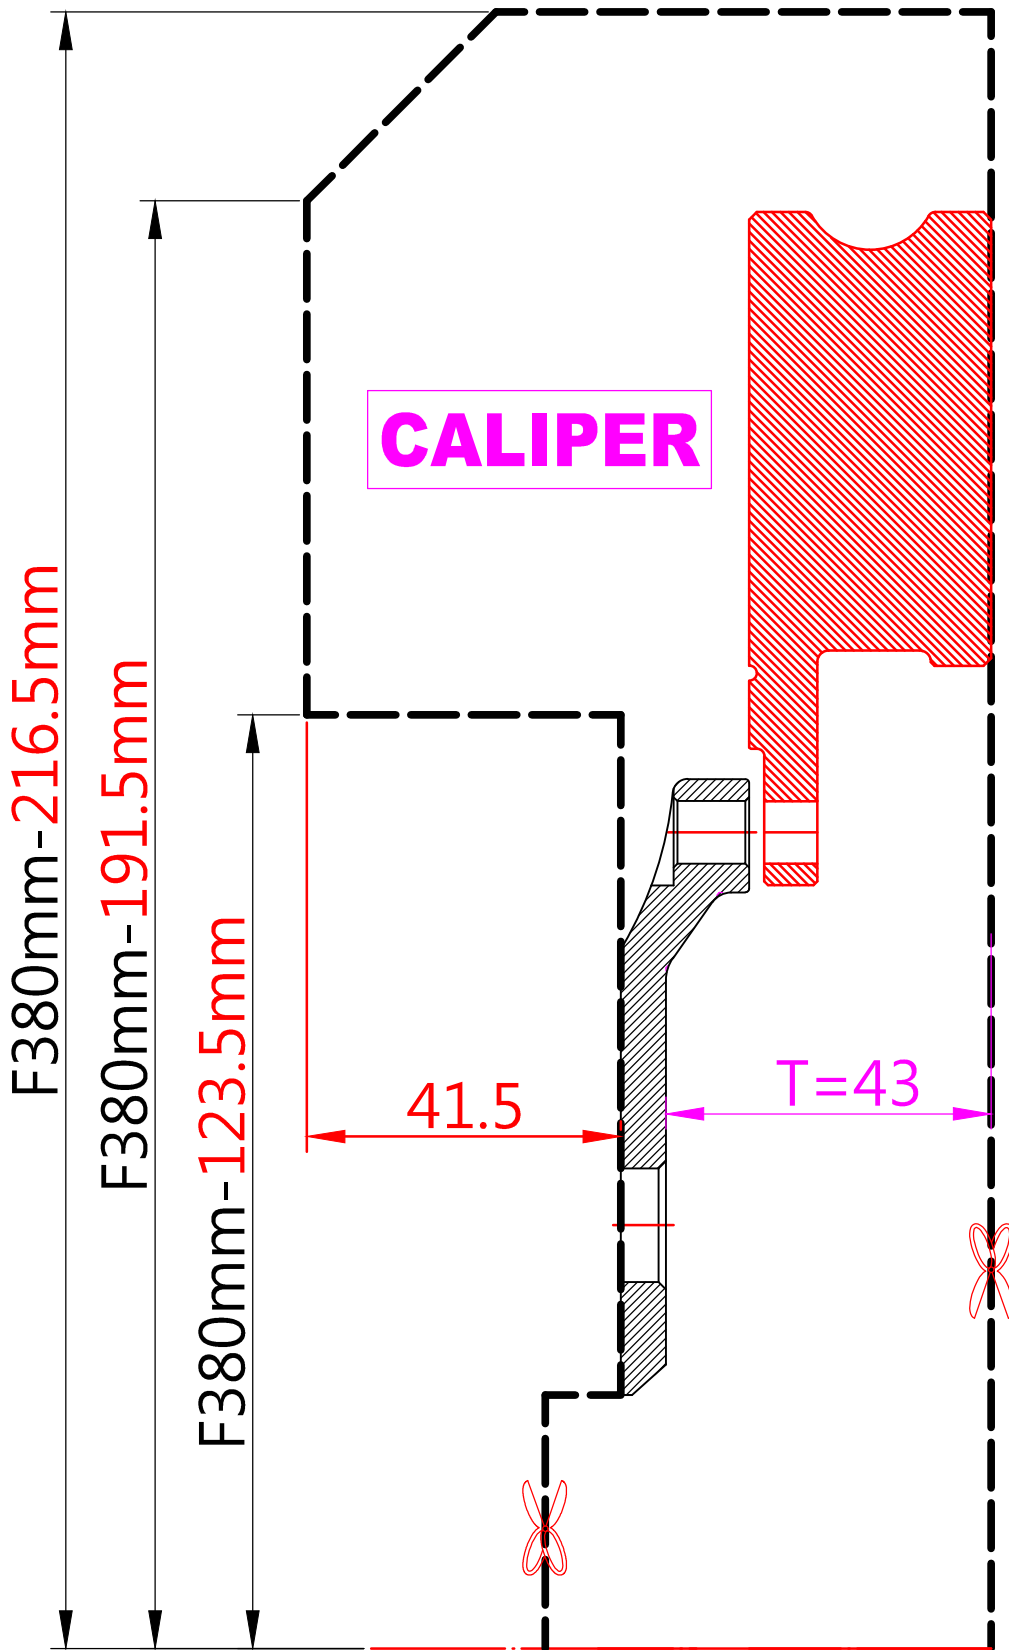

WHEEL FITMENT TEMPLATES

MERCEDES BENZ		W176 A CLASS A45 4WD		13~18
PARTS NO.	ROTOR DIAMETER	FRONT/REAR	PCD	
PE70	380mm X 32mm	FRONT	5X112	

CALIPER

The wheel fitment is only for your reference and it can not 100% ensure the clearance between caliper and rim is ok. if there is any interference issue, please change your wheel as possible.