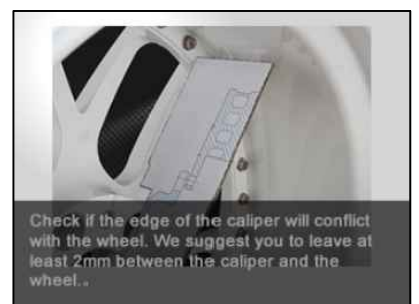

WHEEL FITMENT TEMPLATES

MERCEDES BENZ		W176 A CLASS A45 4WD		13~18
PARTS NO.	ROTOR DIAMETER	FRONT/REAR	PCD	
BE70	356mm X 32mm	FRONT	5X112	

The wheel fitment is only for your reference and it can not 100% ensure the clearance between caliper and rim is ok. if there is any interference issue, please change your wheel as possible.