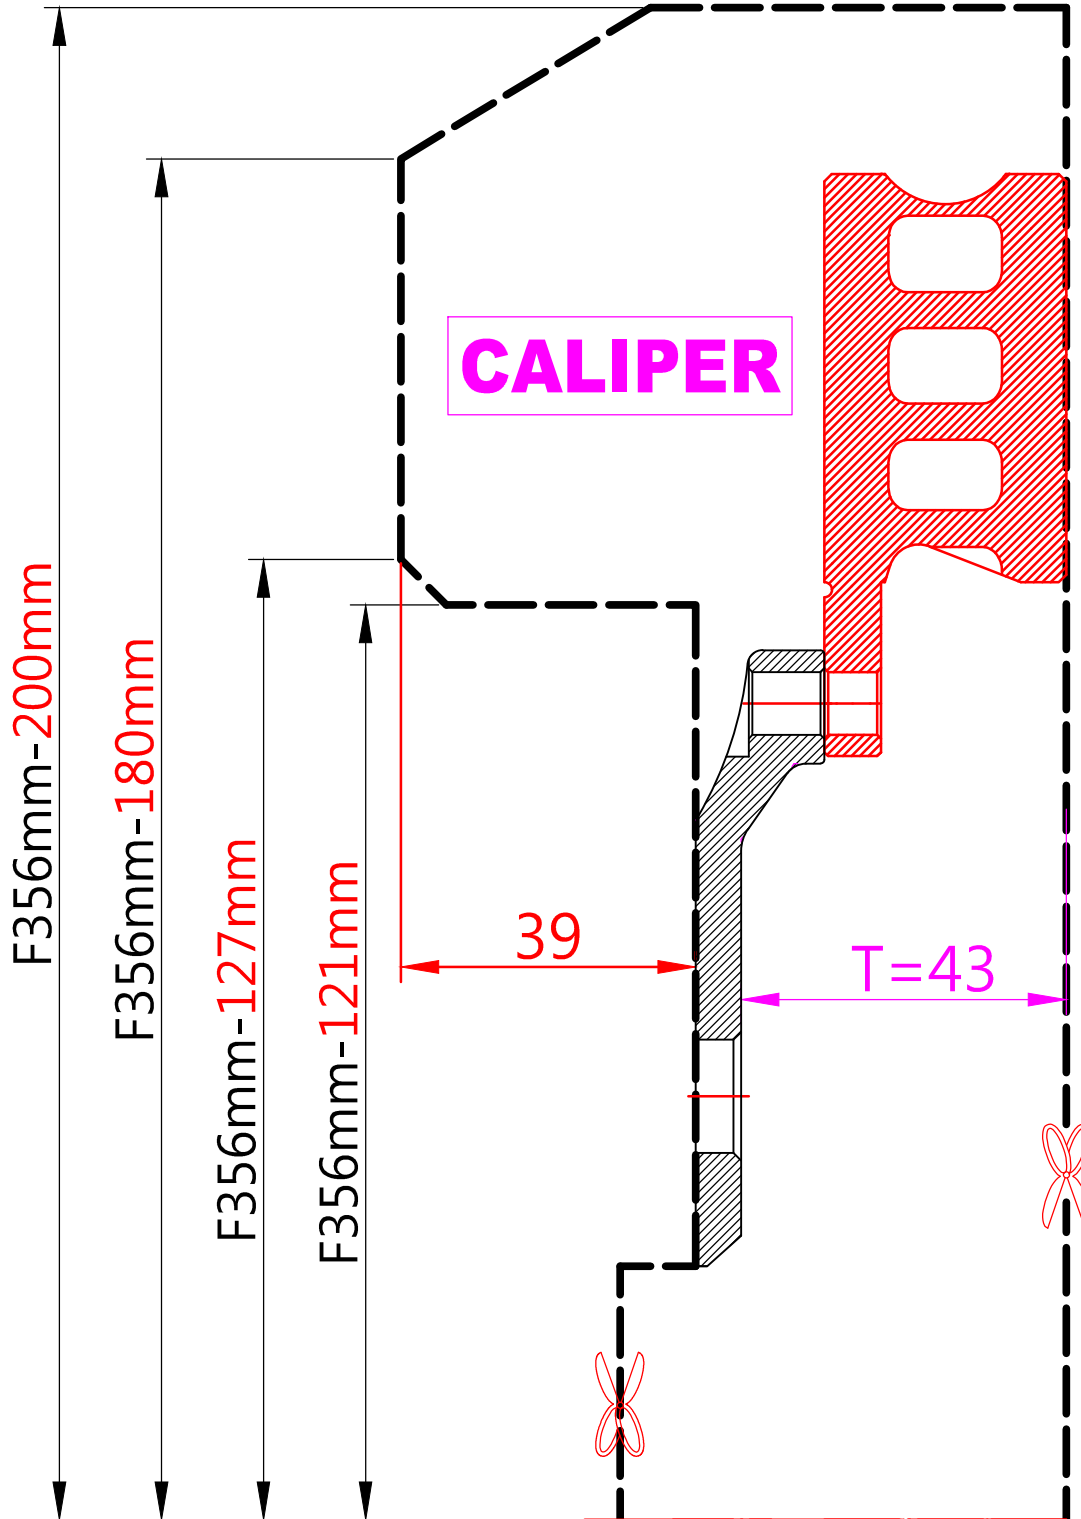

WHEEL FITMENT TEMPLATES

MERCEDES BENZ		W176 A CLASS A45 4WD		13~18
PARTS NO.	ROTOR DIAMETER	FRONT/REAR	PCD	
BE70	356mm X 32mm	FRONT	5X112	

The wheel fitment is only for your reference and it can not 100% ensure the clearance between caliper and rim is ok. if there is any interference issue, please change your wheel as possible.