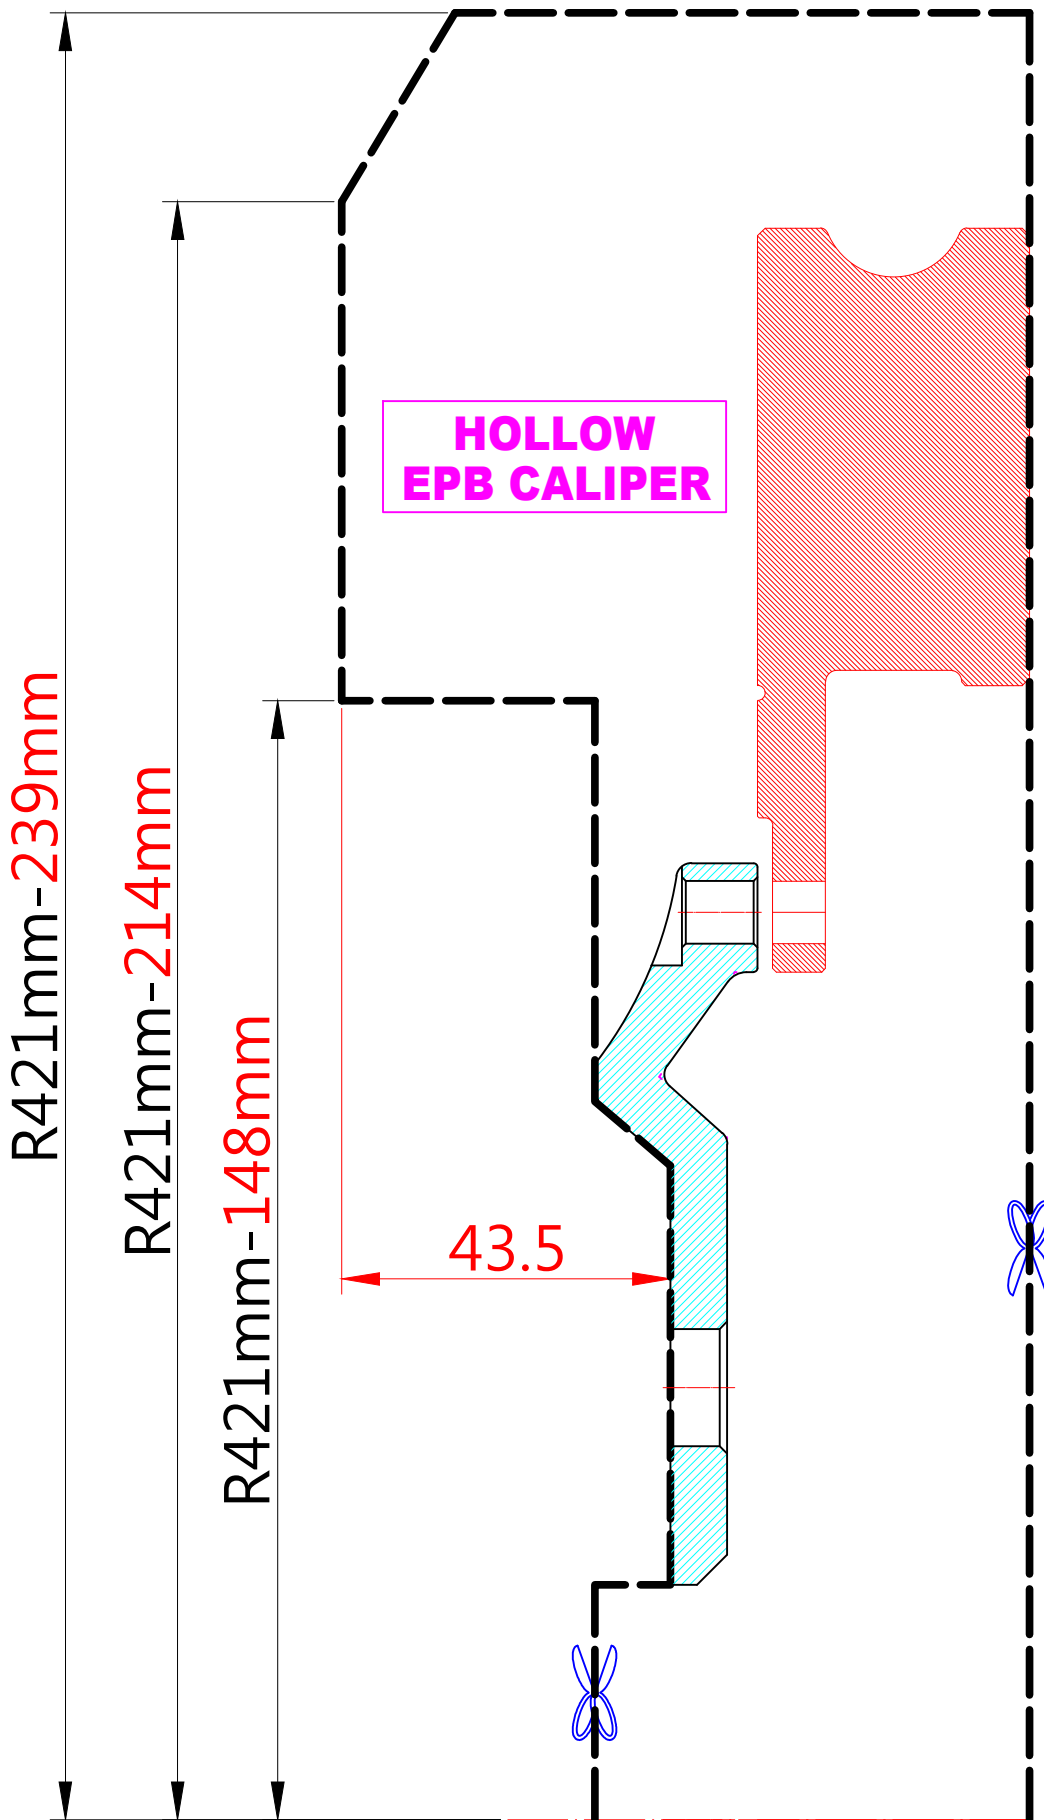

WHEEL FITMENT TEMPLATES

LEXUS	IS 350 (XE30)	21~UP	
PARTS NO.	ROTOR DIAMETER	FRONT/REAR	PCD
LE33-R	421mm X 36mm	REAR	5X114.3

HOLLOW EPB CALIPER

The wheel fitment is only for your reference and it can not 100% ensure the clearance between caliper and rim is ok. if there is any interference issue, please change your wheel as possible.