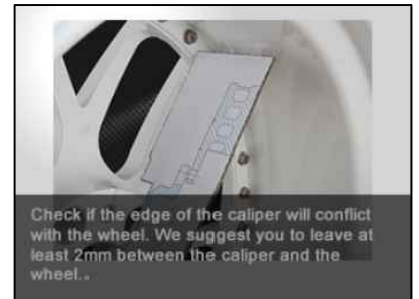

WHEEL FITMENT TEMPLATES

LEXUS	IS 350 (XE30)	21~UP	
PARTS NO.	ROTOR DIAMETER	FRONT/REAR	PCD
LE33-R	421mm X 36mm	REAR	5X114.3

HOLLOW EPB CALIPER

The wheel fitment is only for your reference and it can not 100% ensure the clearance between caliper and rim is ok. if there is any interference issue, please change your wheel as possible.