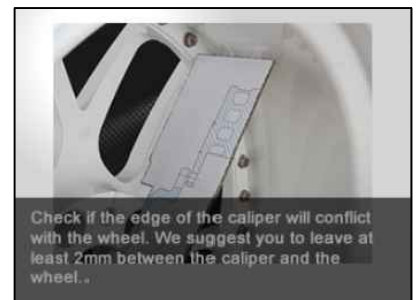

WHEEL FITMENT TEMPLATES

LEXUS	IS 350 (XE30)	21~UP	
PARTS NO.	ROTOR DIAMETER	FRONT/REAR	PCD
LE33-R	400mm X 36mm	REAR	5X114.3

The wheel fitment is only for your reference and it can not 100% ensure the clearance between caliper and rim is ok. if there is any interference issue, please change your wheel as possible.