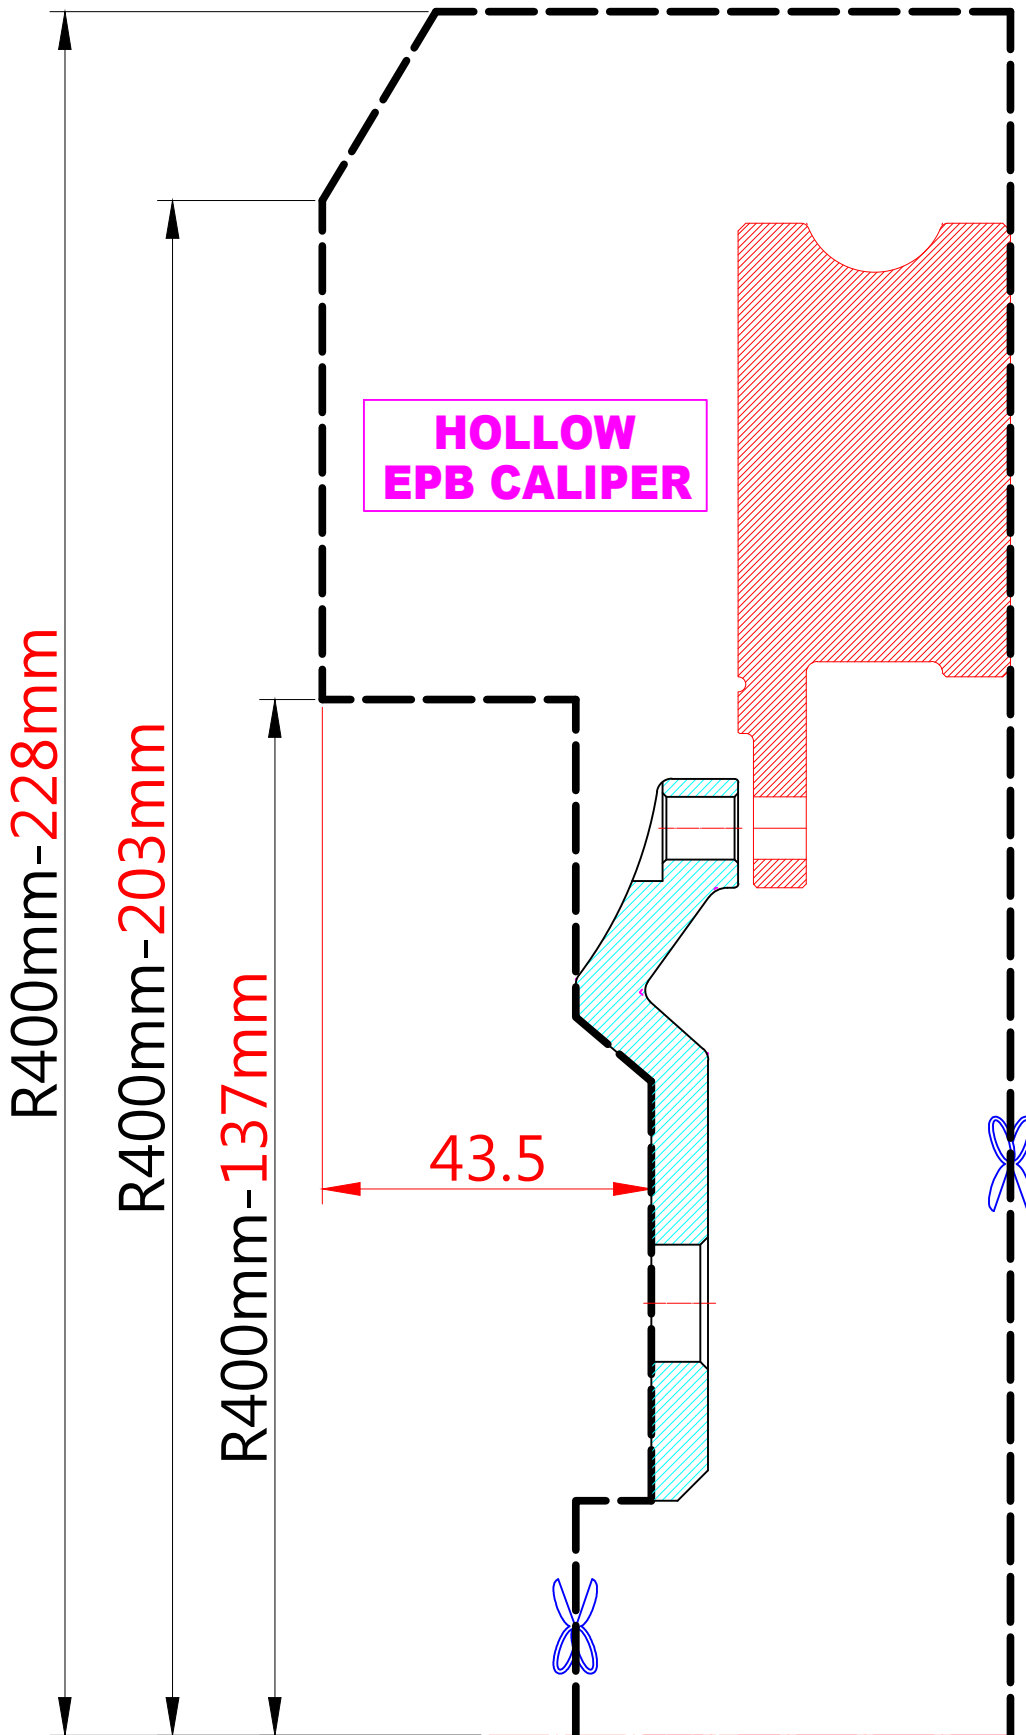

WHEEL FITMENT TEMPLATES

LEXUS	IS 350 (XE30)	21~UP	
PARTS NO.	ROTOR DIAMETER	FRONT/REAR	PCD
LE33-R	400mm X 36mm	REAR	5X114.3

The wheel fitment is only for your reference and it can not 100% ensure the clearance between caliper and rim is ok. if there is any interference issue, please change your wheel as possible.