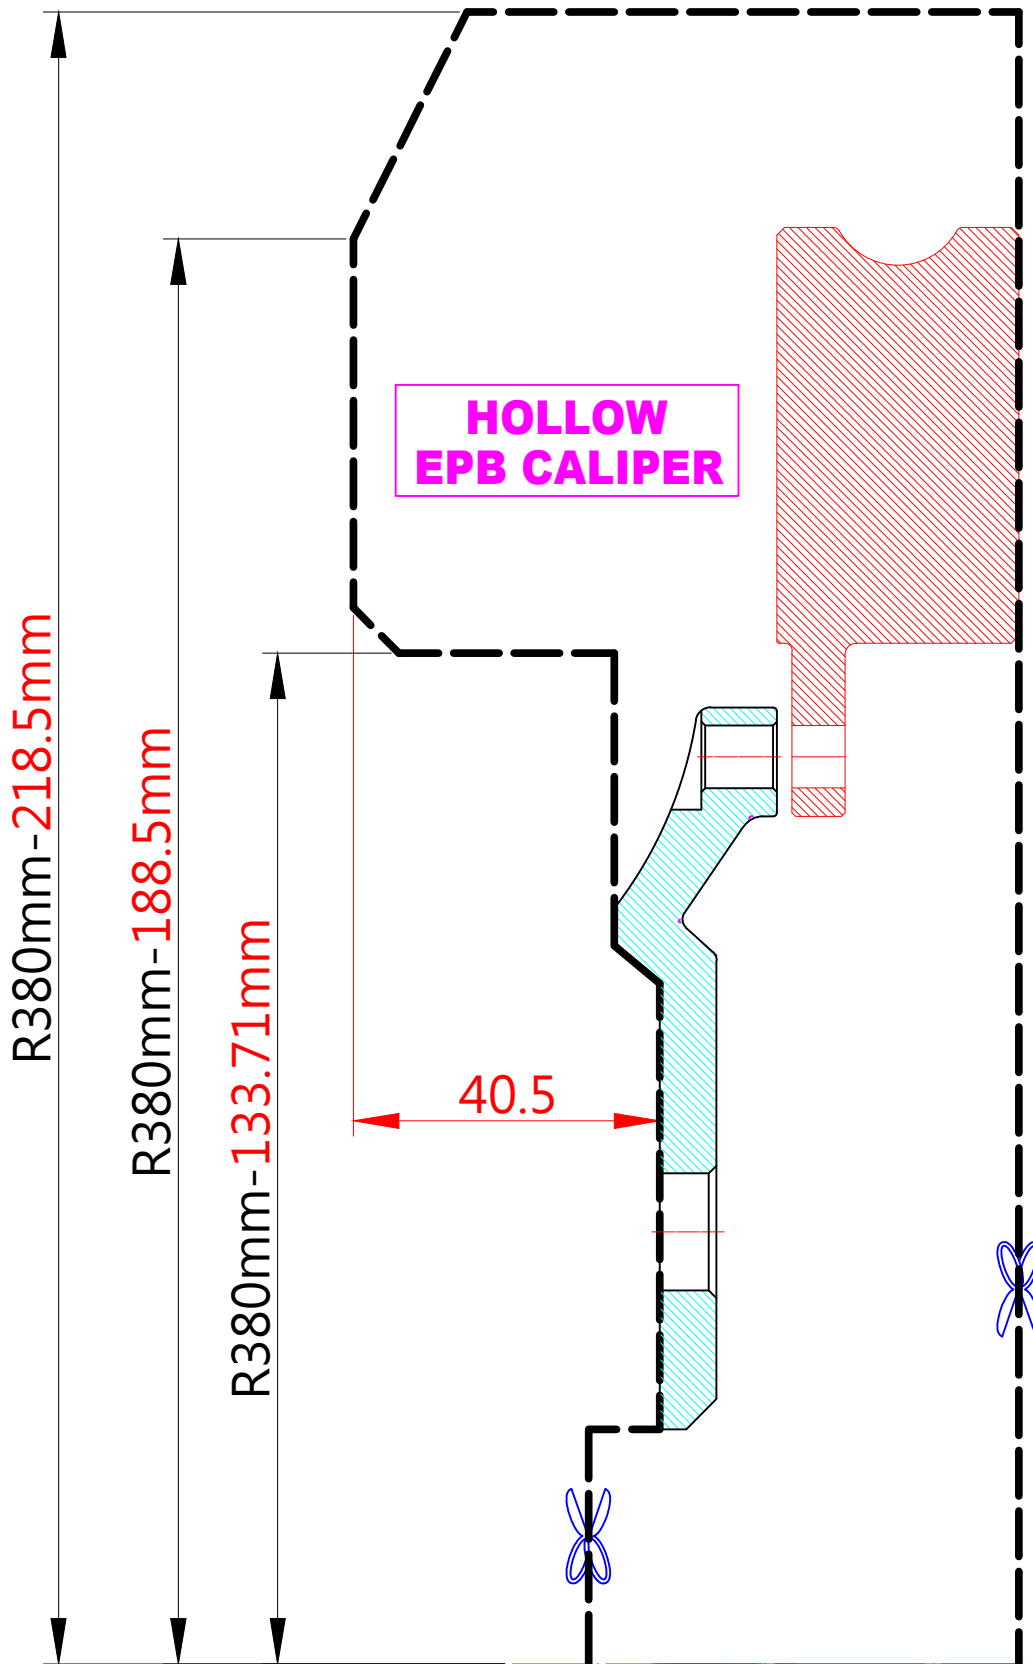

WHEEL FITMENT TEMPLATES

LEXUS	IS 350 (XE30)	21~UP	
PARTS NO.	ROTOR DIAMETER	FRONT/REAR	PCD
LE33-R	380mm X 32mm	REAR	5X114.3

HOLLOW EPB CALIPER

The wheel fitment is only for your reference and it can not 100% ensure the clearance between caliper and rim is ok. if there is any interference issue, please change your wheel as possible.