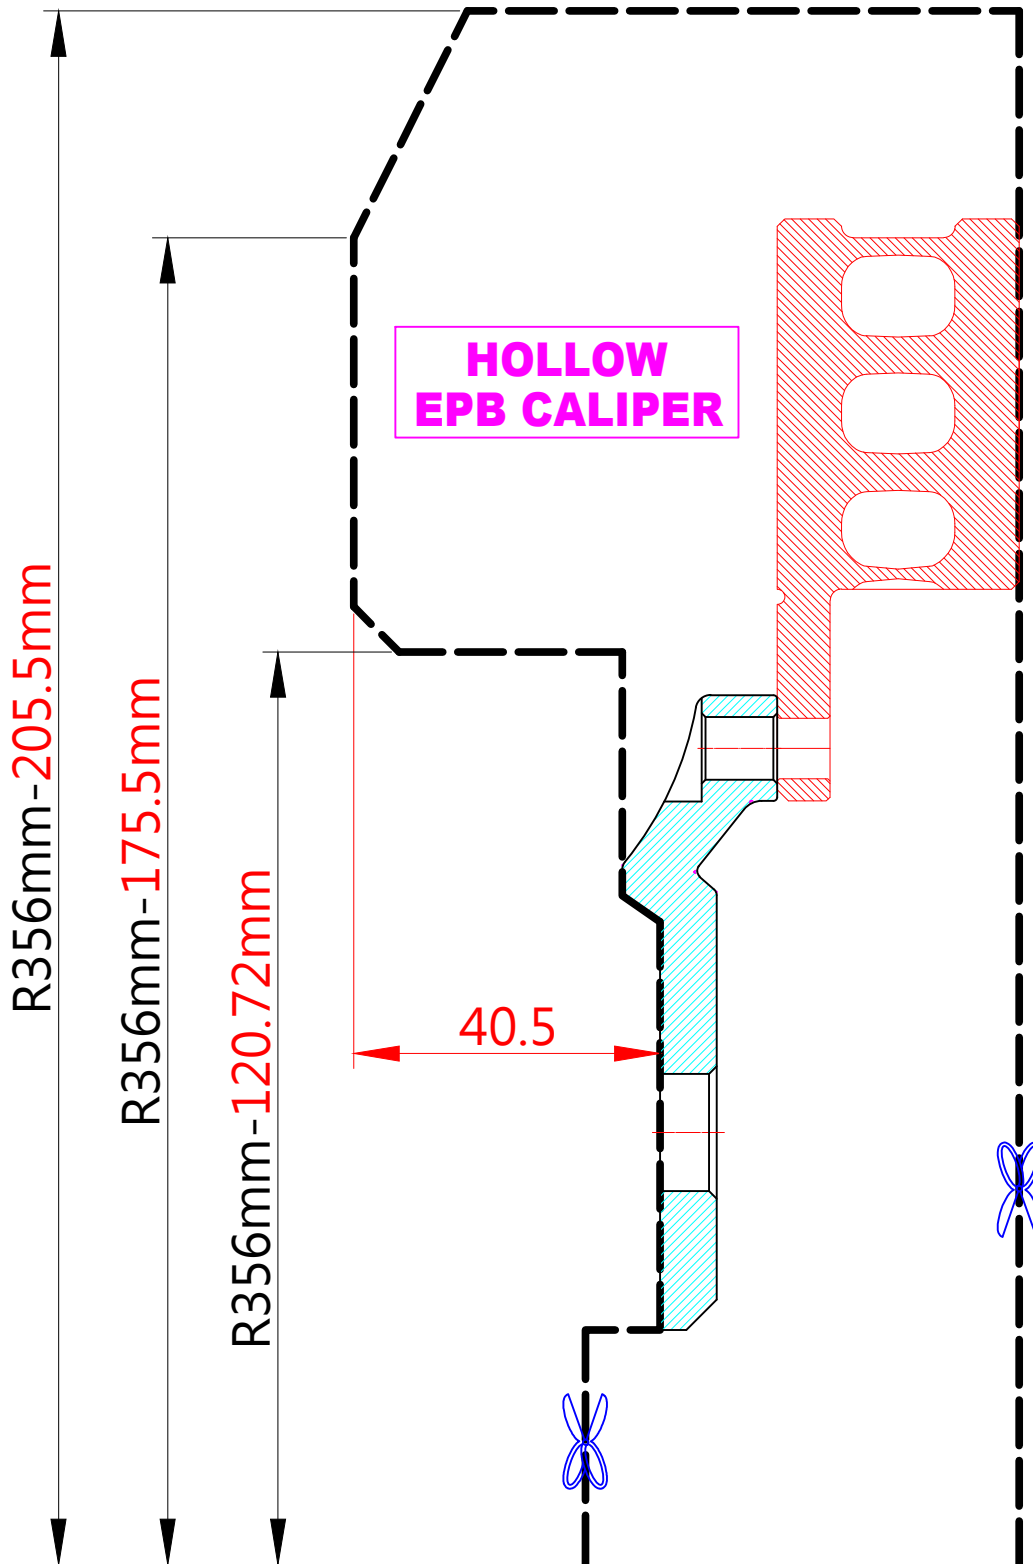

WHEEL FITMENT TEMPLATES

LEXUS	IS 350 (XE30)	21~UP	
PARTS NO.	ROTOR DIAMETER	FRONT/REAR	PCD
LE33-R	356mm X 32mm	REAR	5X114.3

The wheel fitment is only for your reference and it can not 100% ensure the clearance between caliper and rim is ok. if there is any interference issue, please change your wheel as possible.