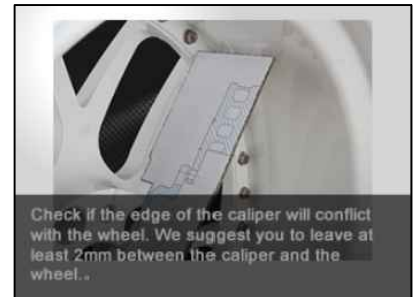

WHEEL FITMENT TEMPLATES

LEXUS	IS 350 (XE30)	21~UP	
PARTS NO.	ROTOR DIAMETER	FRONT/REAR	PCD
LE33-R	356mm X 32mm	REAR	5X114.3

The wheel fitment is only for your reference and it can not 100% ensure the clearance between caliper and rim is ok. if there is any interference issue, please change your wheel as possible.