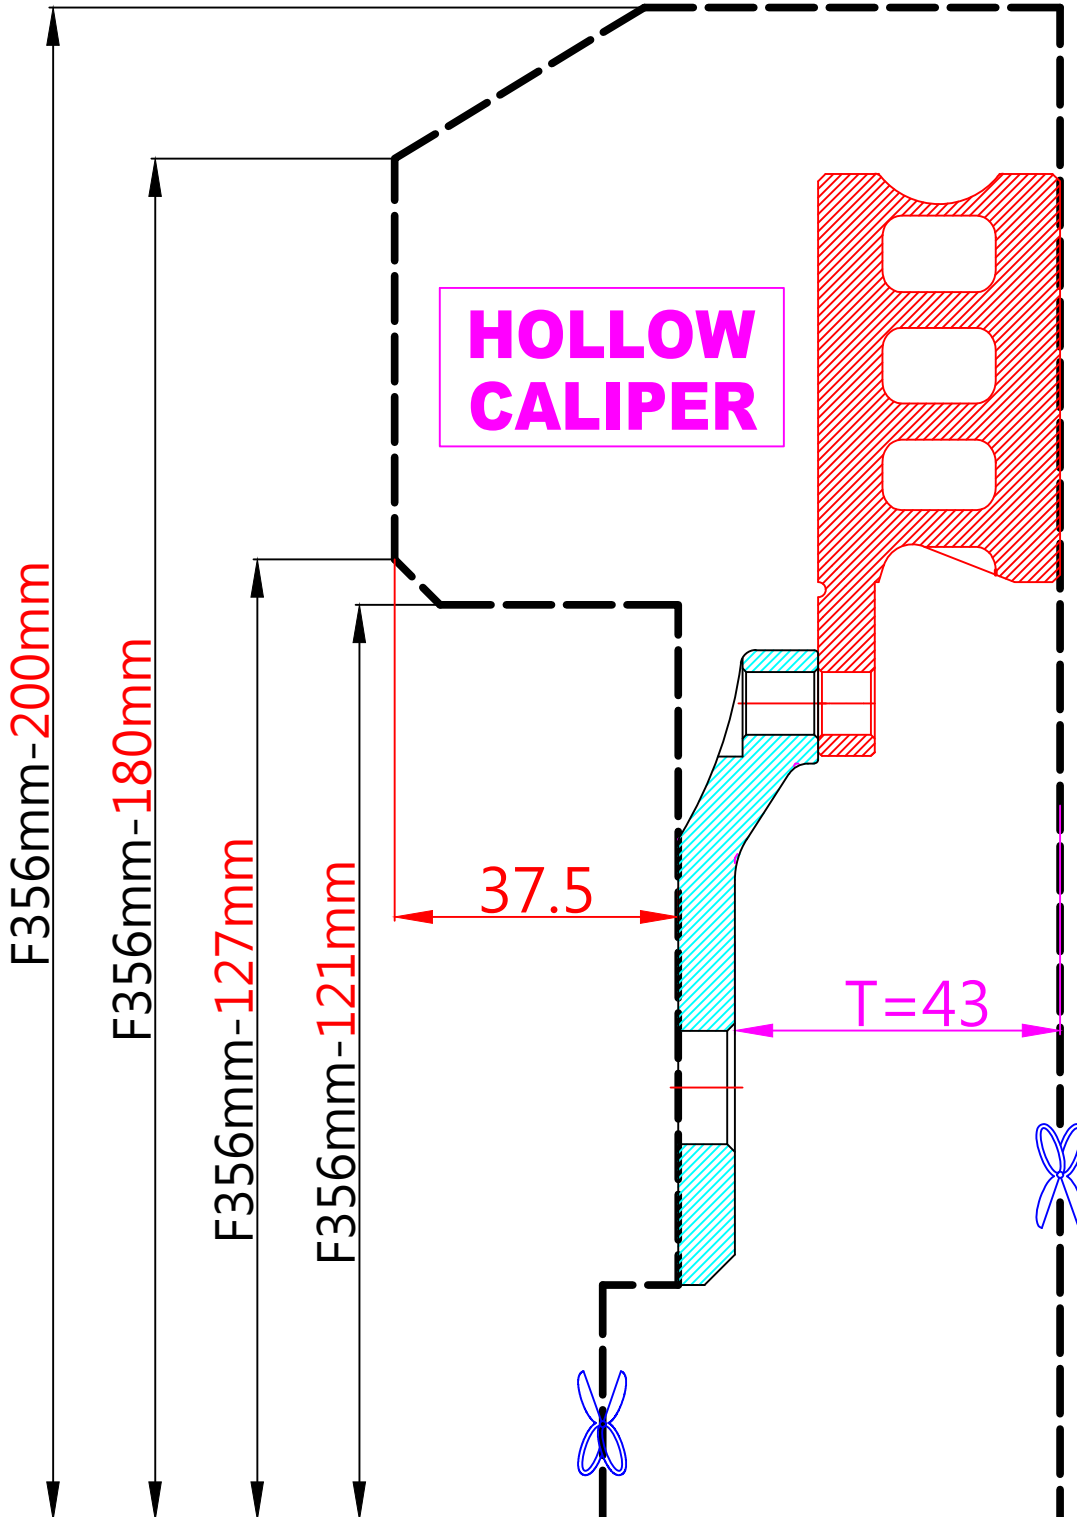

WHEEL FITMENT TEMPLATES

LEXUS	GS 350	06~11	
PARTS NO.	ROTOR DIAMETER	FRONT/REAR	PCD
LE14	356mm X 32mm	FRONT	5X114.3

The wheel fitment is only for your reference and it can not 100% ensure the clearance between caliper and rim is ok. if there is any interference issue, please change your wheel as possible.