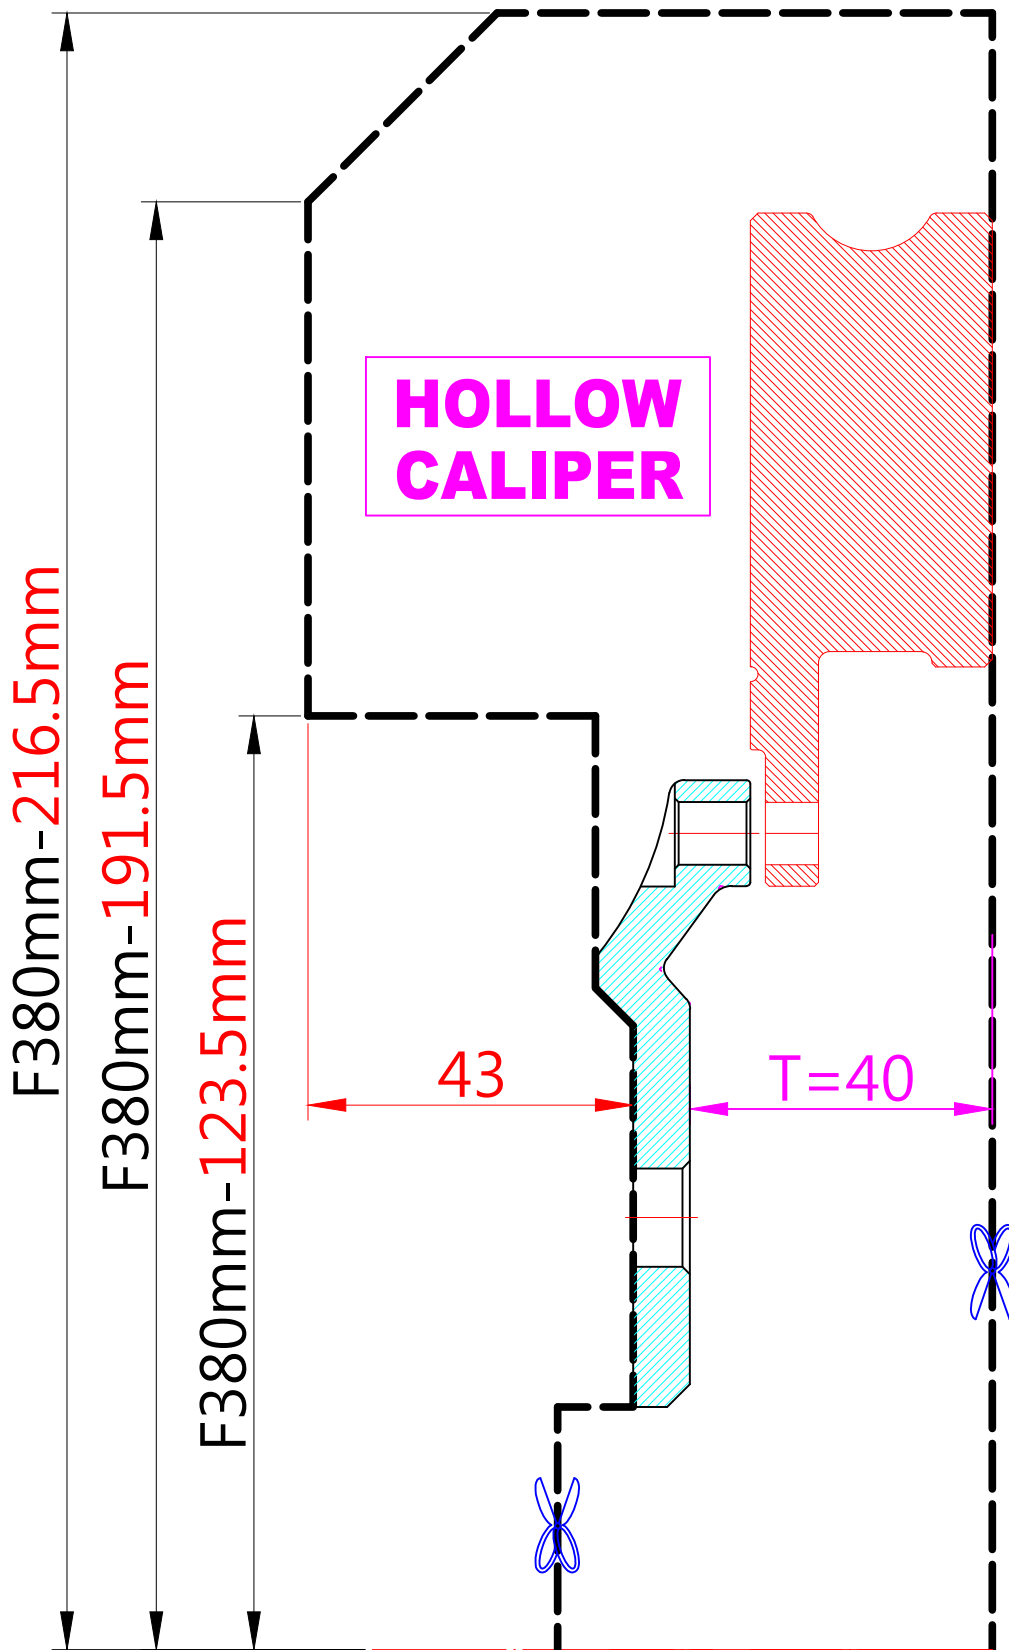

# WHEEL FITMENT TEMPLATES

HONDA		HR-V/VEZEL (FWD)		13~21
PARTS NO.	ROTOR DIAMETER	FRONT/REAR	PCD	
HO42	380mm X 32mm	FRONT	5X114.3	

**HOLLOW CALIPER**

The wheel fitment is only for your reference and it can not 100% ensure the clearance between caliper and rim is ok. if there is any interference issue, please change your wheel as possible.