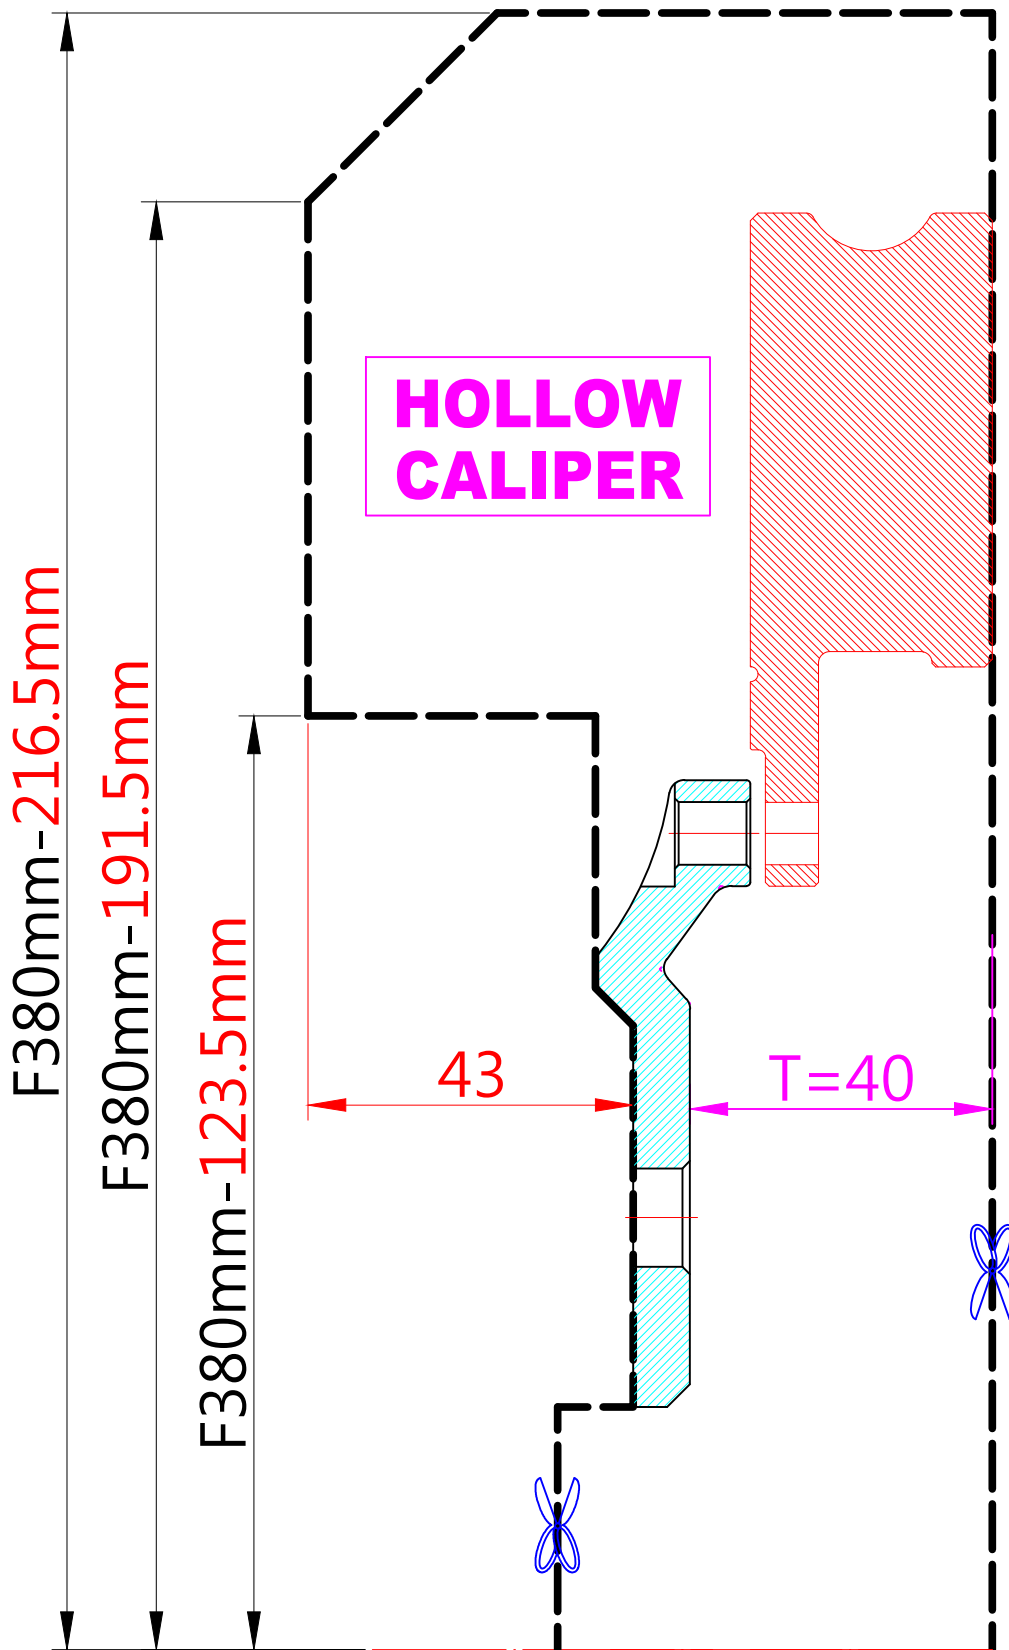

WHEEL FITMENT TEMPLATES

HONDA		HR-V/VEZEL (FWD)	21~UP
PARTS NO.	ROTOR DIAMETER	FRONT/REAR	PCD
HO42-1	380mm X 32mm	FRONT	5X114.3

The wheel fitment is only for your reference and it can not 100% ensure the clearance between caliper and rim is ok. if there is any interference issue, please change your wheel as possible.