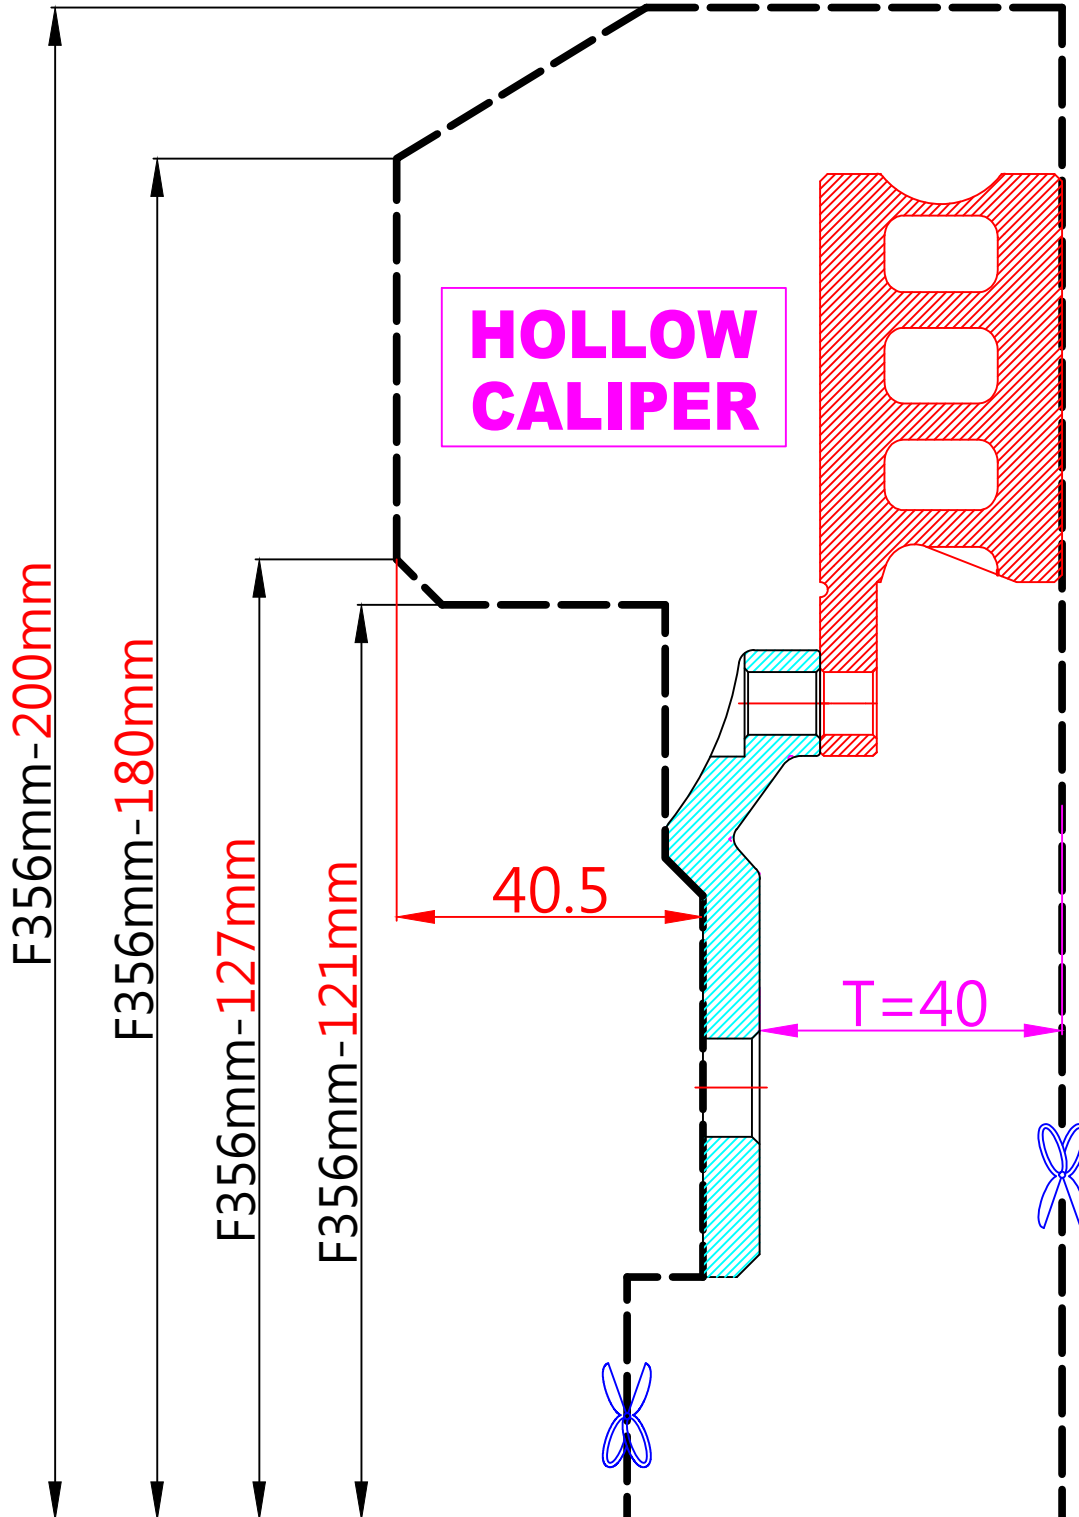

WHEEL FITMENT TEMPLATES

HONDA	HR-V/VEZEL (FWD)	13~21	
PARTS NO.	ROTOR DIAMETER	FRONT/REAR	PCD
HO42	356mm X 32mm	FRONT	5X114.3

The wheel fitment is only for your reference and it can not 100% ensure the clearance between caliper and rim is ok. if there is any interference issue, please change your wheel as possible.