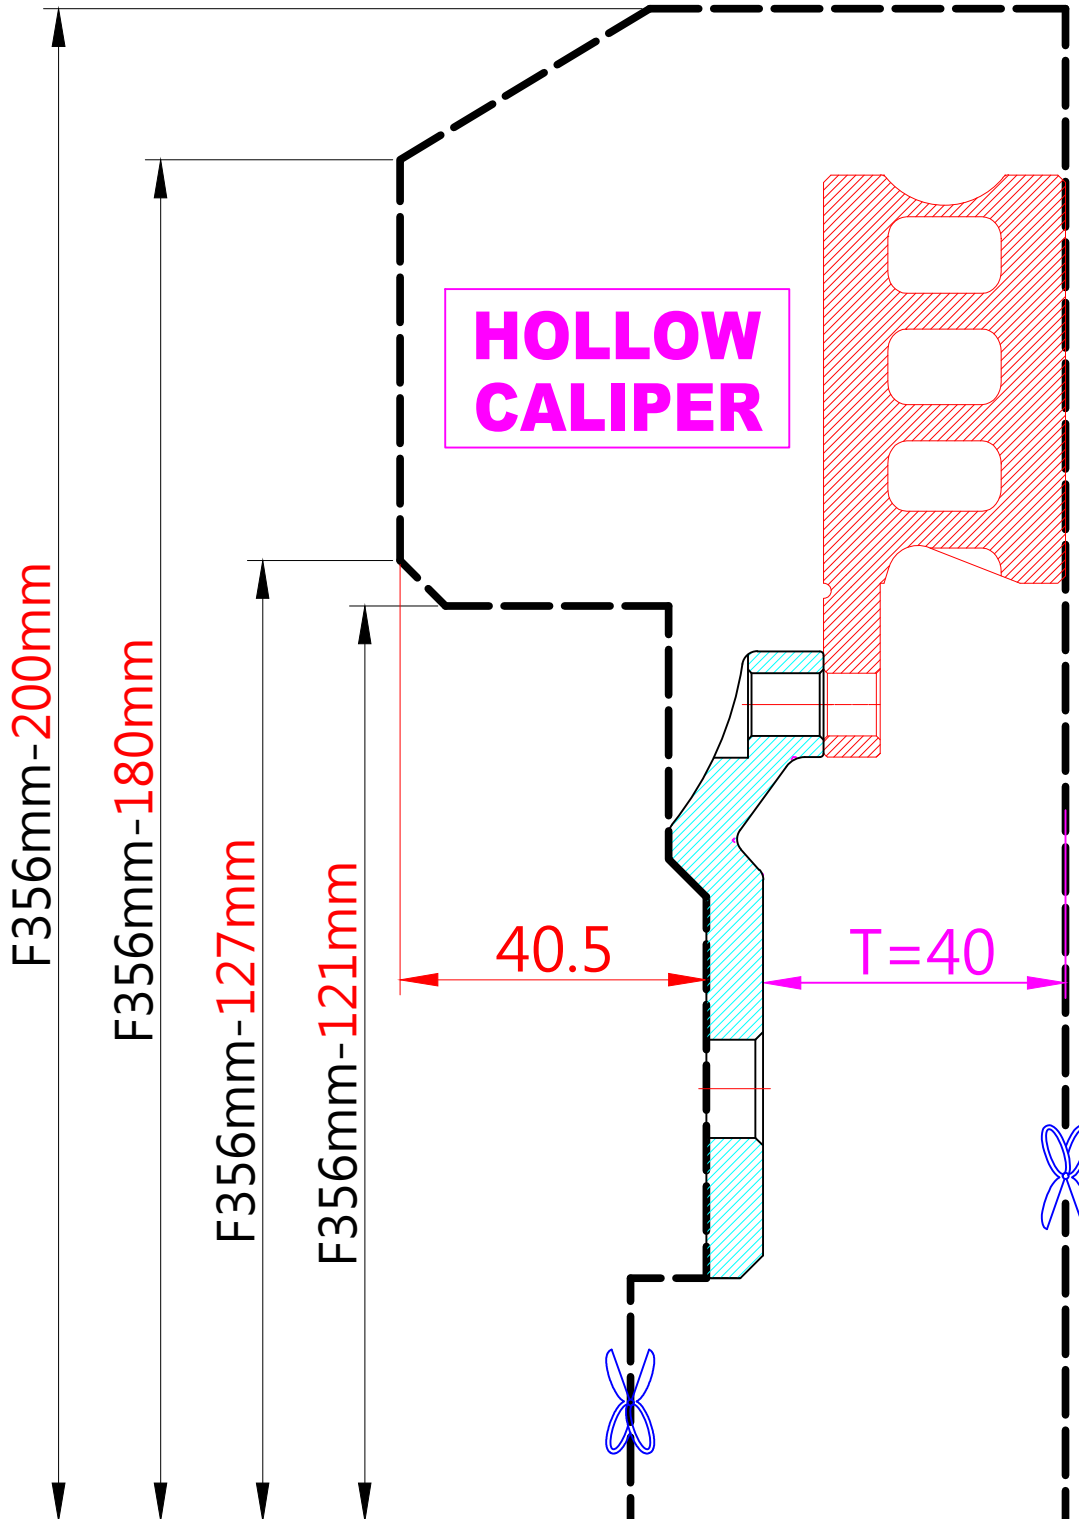

WHEEL FITMENT TEMPLATES

HONDA		HR-V/VEZEL (FWD)	21~UP
PARTS NO.	ROTOR DIAMETER	FRONT/REAR	PCD
HO42-1	356mm X 32mm	FRONT	5X114.3

The wheel fitment is only for your reference and it can not 100% ensure the clearance between caliper and rim is ok. if there is any interference issue, please change your wheel as possible.