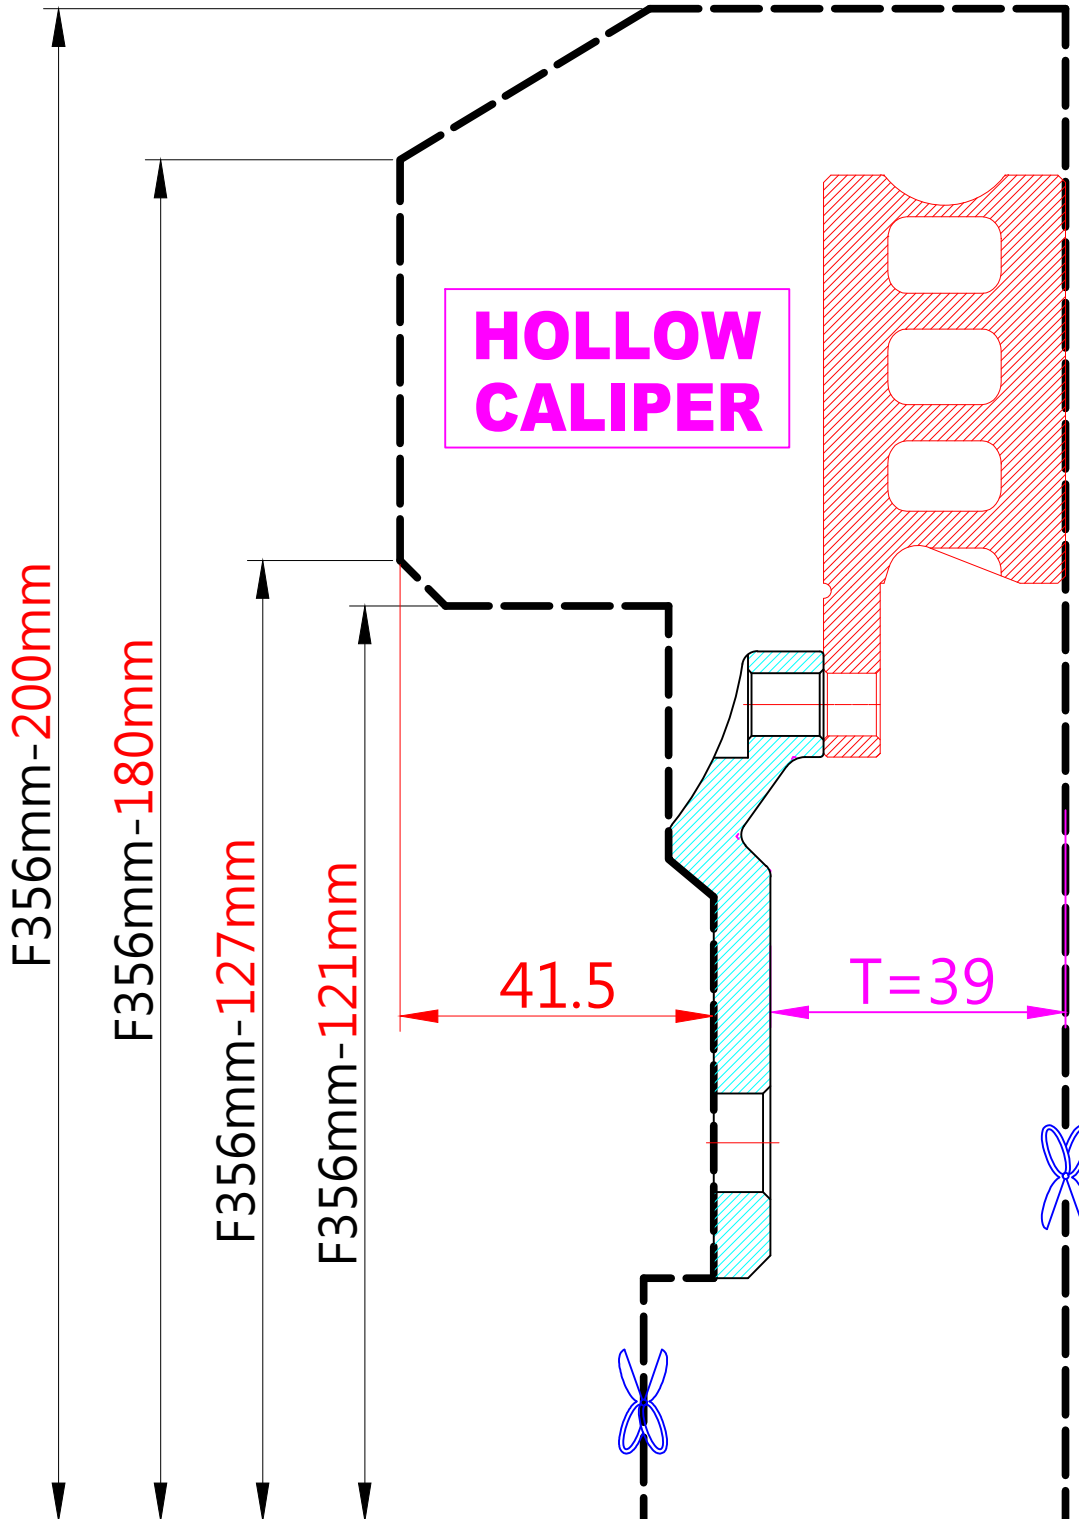

WHEEL FITMENT TEMPLATES

HONDA	EF CRX DELSOL Ø262	87~91	
PARTS NO.	ROTOR DIAMETER	FRONT/REAR	PCD
HO21	356mm X 32mm	FRONT	4X100

The wheel fitment is only for your reference and it can not 100% ensure the clearance between caliper and rim is ok. if there is any interference issue, please change your wheel as possible.