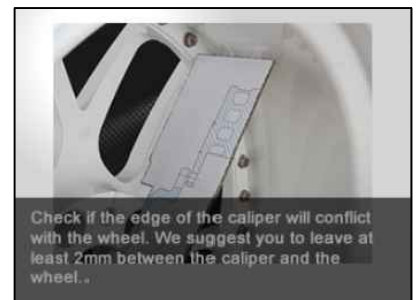

WHEEL FITMENT TEMPLATES

HONDA	EF CRX DELSOL Ø262	87~91	
PARTS NO.	ROTOR DIAMETER	FRONT/REAR	PCD
HO21	356mm X 32mm	FRONT	4X100

The wheel fitment is only for your reference and it can not 100% ensure the clearance between caliper and rim is ok. if there is any interference issue, please change your wheel as possible.