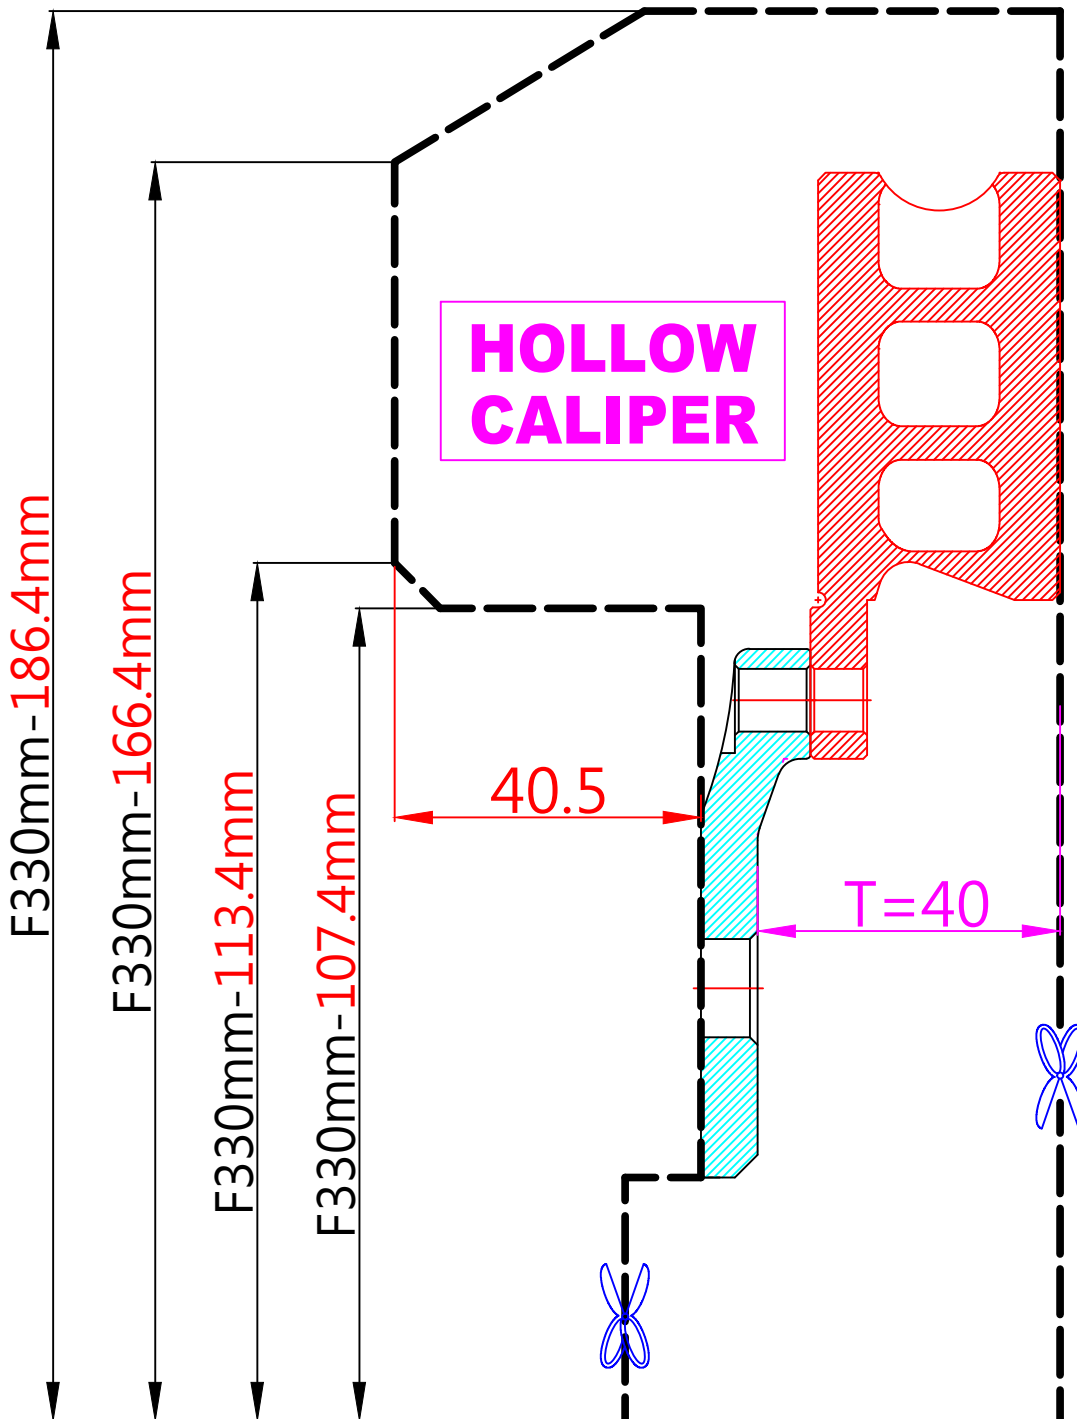

WHEEL FITMENT TEMPLATES

| HONDA | HRV/VEZEL (FWD) | 13~UP |
|-----------|-----------------|------------|
| PARTS NO. | ROTOR DIAMETER | FRONT/REAR |
| HO42 | 330mm X 32mm | FRONT |
| | | PCD |
| | | 5X114.3 |

The wheel fitment is only for your reference and it can not 100% ensure the clearance between caliper and rim is ok. if there is any interference issue, please change your wheel as possible.