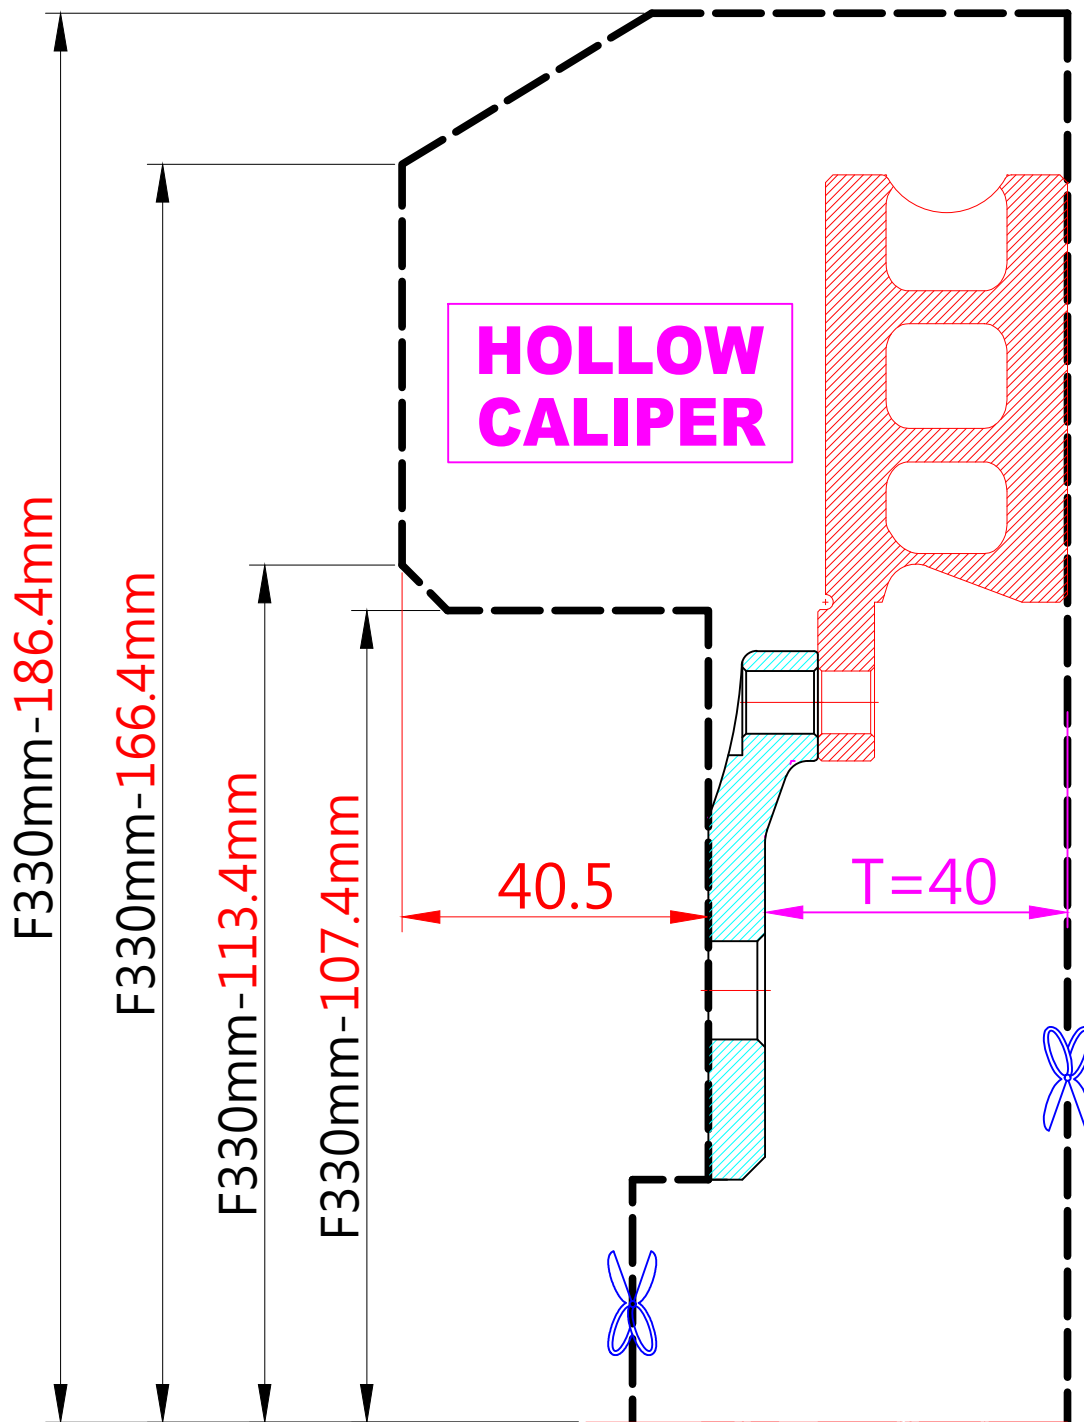

WHEEL FITMENT TEMPLATES

HONDA		HR-V/VEZEL (FWD)	21~UP
PARTS NO.	ROTOR DIAMETER	FRONT/REAR	PCD
HO42-1	330mm X 32mm	FRONT	5X114.3

The wheel fitment is only for your reference and it can not 100% ensure the clearance between caliper and rim is ok. if there is any interference issue, please change your wheel as possible.