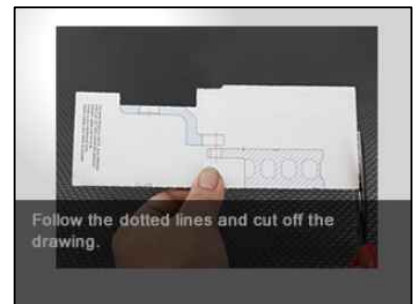

WHEEL FITMENT TEMPLATES

HONDA		HR-V/VEZEL (FWD)	21~UP
PARTS NO.	ROTOR DIAMETER	FRONT/REAR	PCD
HO42-1	330mm X 32mm	FRONT	5X114.3

The wheel fitment is only for your reference and it can not 100% ensure the clearance between caliper and rim is ok. if there is any interference issue, please change your wheel as possible.