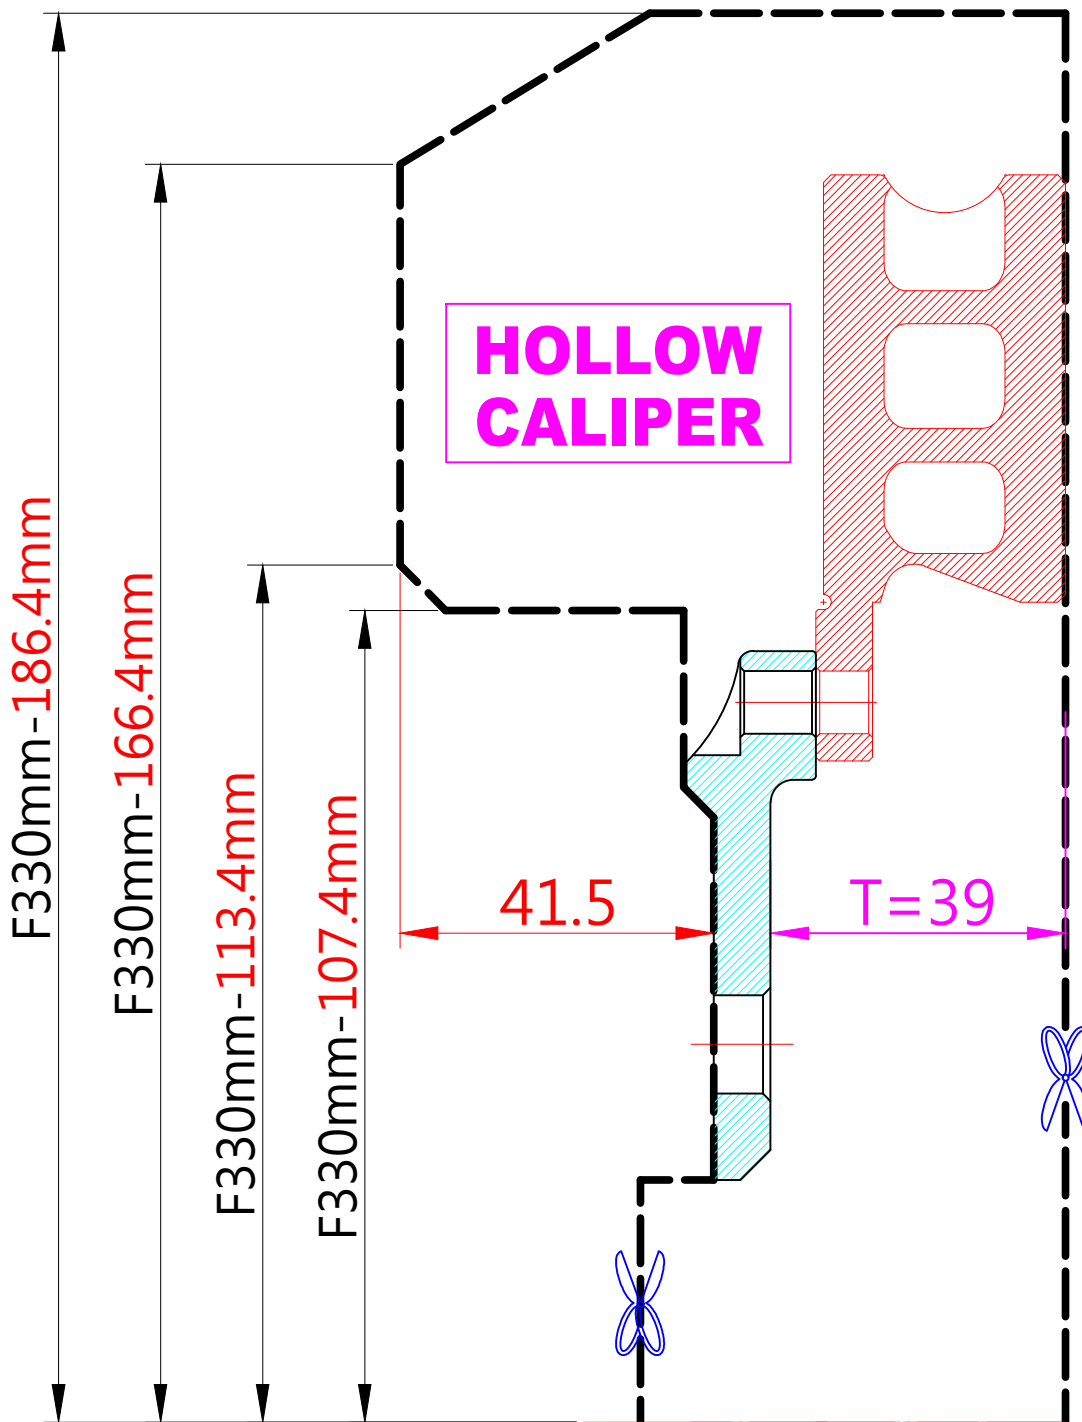

# WHEEL FITMENT TEMPLATES

HONDA		EF CRX DELSOL Ø262		87~91
PARTS NO.	ROTOR DIAMETER	FRONT/REAR	PCD	
HO21	330mm X 32mm	FRONT	4X100	

The wheel fitment is only for your reference and it can not 100% ensure the clearance between caliper and rim is ok. if there is any interference issue, please change your wheel as possible.