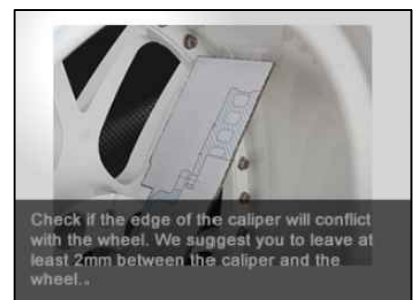

# WHEEL FITMENT TEMPLATES

HONDA		EF CRX DELSOL Ø262		87~91
PARTS NO.	ROTOR DIAMETER	FRONT/REAR	PCD	
HO21	330mm X 32mm	FRONT	4X100	

The wheel fitment is only for your reference and it can not 100% ensure the clearance between caliper and rim is ok. if there is any interference issue, please change your wheel as possible.