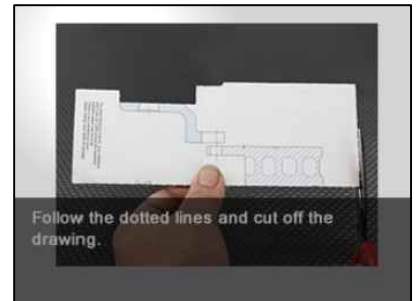

WHEEL FITMENT TEMPLATES

| HONDA | EF CRX DELSOL Ø262 | 92~98 | |
|-----------|--------------------|------------|-------|
| PARTS NO. | ROTOR DIAMETER | FRONT/REAR | PCD |
| HO21 | 304mm X 28mm | FRONT | 4X100 |

The wheel fitment is only for your reference and it can not 100% ensure the clearance between caliper and rim is ok. if there is any interference issue, please change your wheel as possible.