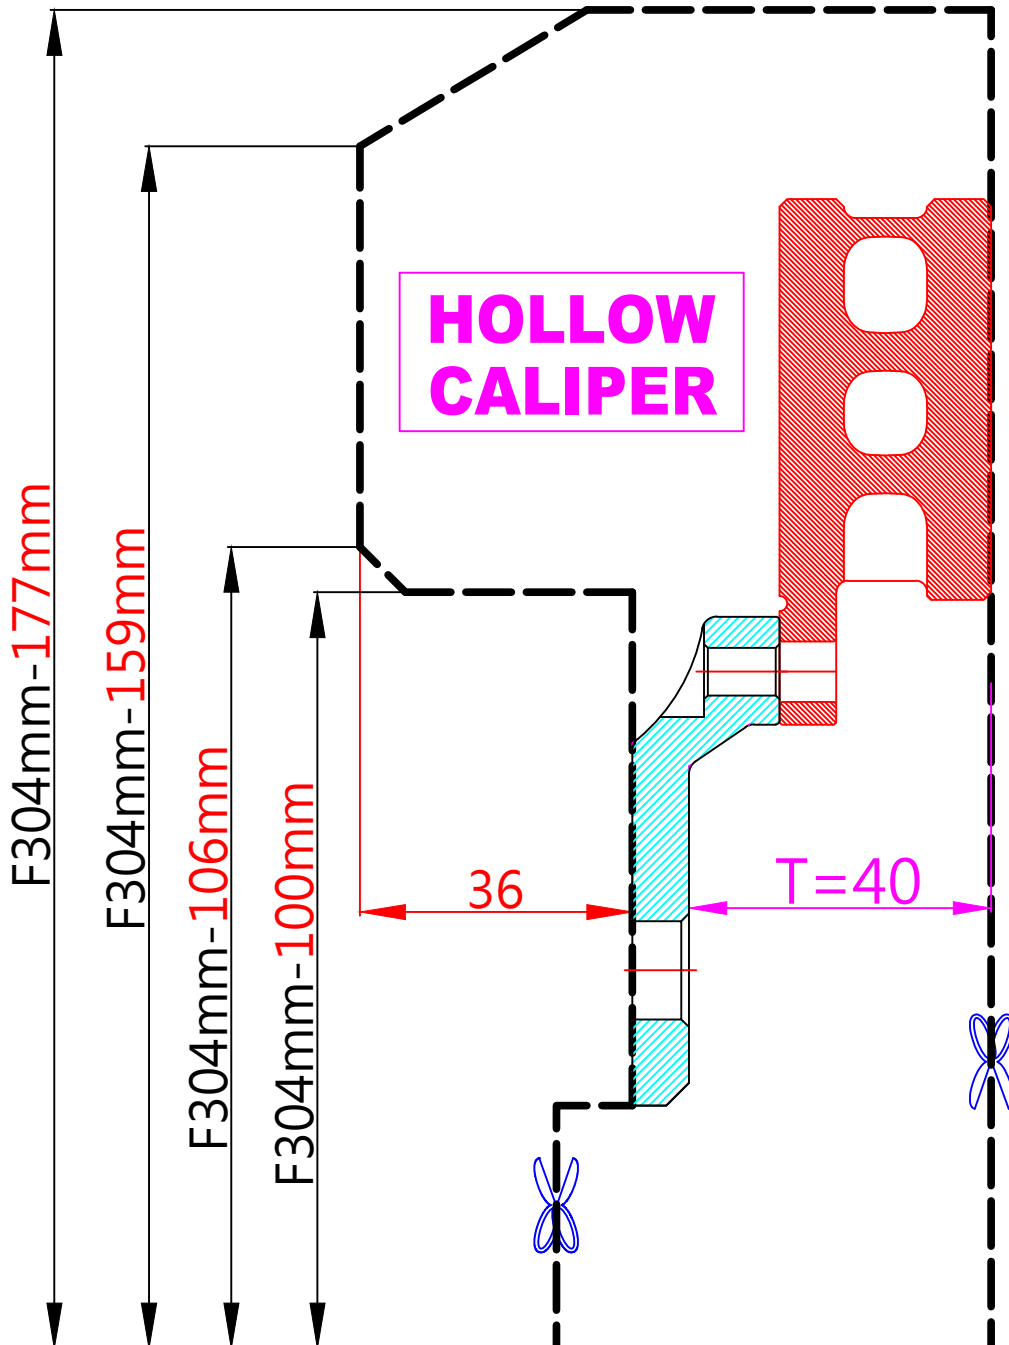

WHEEL FITMENT TEMPLATES

| HONDA | EF CRX DELSOL Ø262 | 92~98 | |
|-----------|--------------------|------------|-------|
| PARTS NO. | ROTOR DIAMETER | FRONT/REAR | PCD |
| HO21 | 304mm X 28mm | FRONT | 4X100 |

The wheel fitment is only for your reference and it can not 100% ensure the clearance between caliper and rim is ok. if there is any interference issue, please change your wheel as possible.