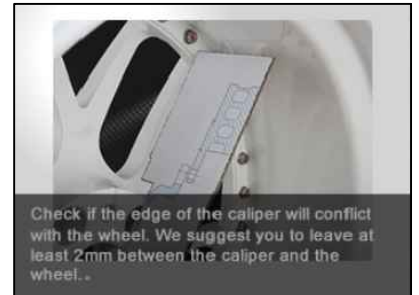

The wheel fitment is only for your reference and it can not 100% ensure the clearance between caliper and rim is ok. if there is any interference issue, please change your wheel as possible.