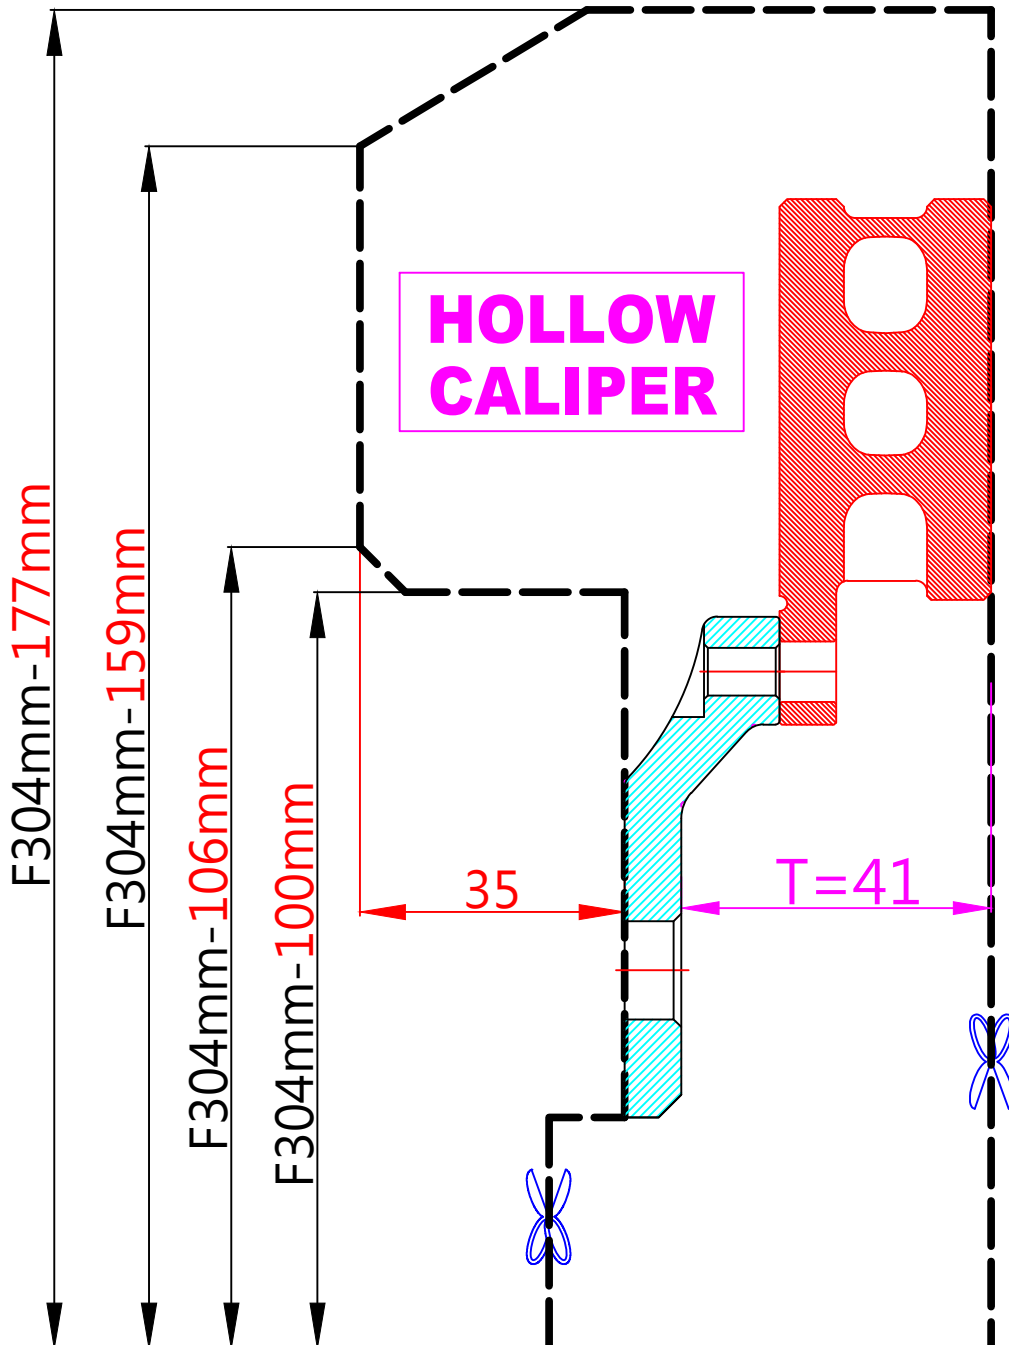

# WHEEL FITMENT TEMPLATES

HONDA	EF CRX DELSOL Ø240	92~98	
PARTS NO.	ROTOR DIAMETER	FRONT/REAR	PCD
HO20	304mm X 28mm	FRONT	4X100

The wheel fitment is only for your reference and it can not 100% ensure the clearance between caliper and rim is ok. if there is any interference issue, please change your wheel as possible.