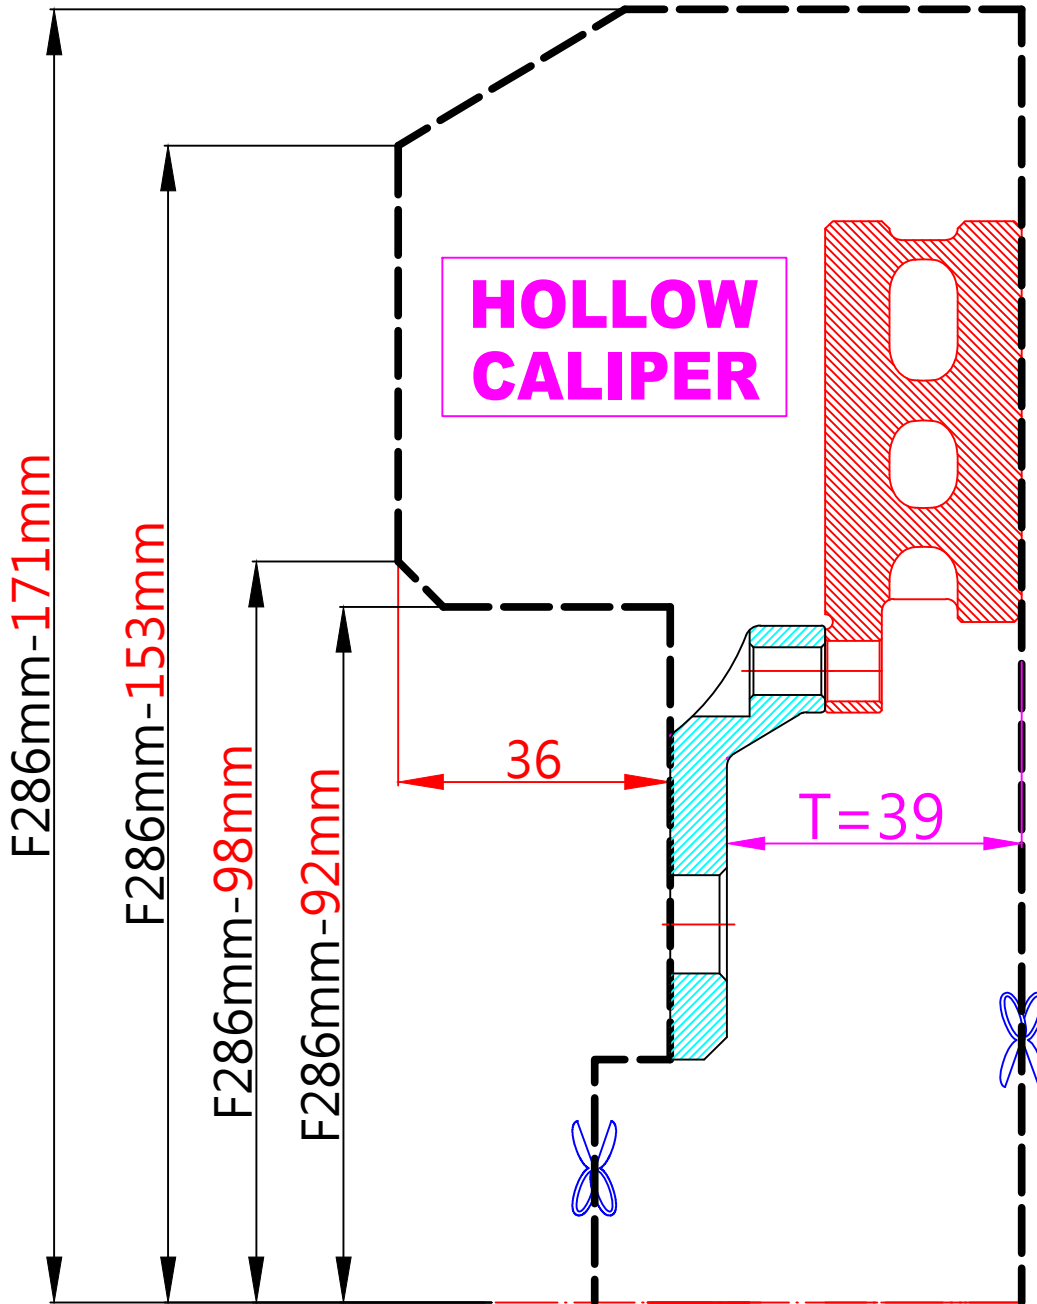

WHEEL FITMENT TEMPLATES

HONDA	EF CRX DELSOL Ø262	92~98	
PARTS NO.	ROTOR DIAMETER	FRONT/REAR	PCD
HO21	286mm X 26mm	FRONT	4X100

The wheel fitment is only for your reference and it can not 100% ensure the clearance between caliper and rim is ok. if there is any interference issue, please change your wheel as possible.