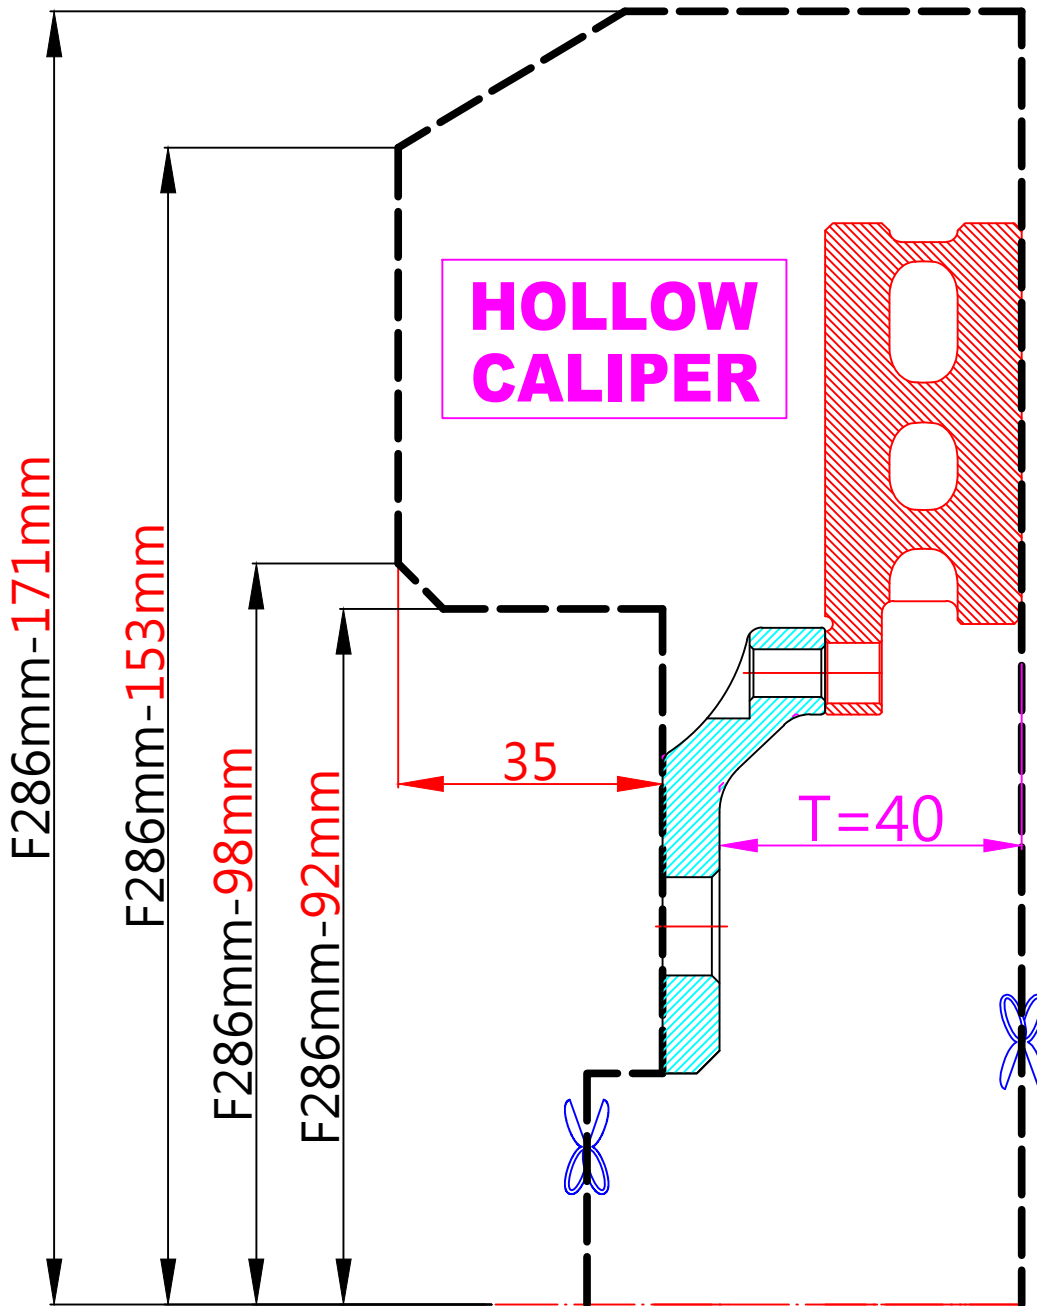

# WHEEL FITMENT TEMPLATES

HONDA	EF CRX DELSOL Ø240	92~98	
PARTS NO.	ROTOR DIAMETER	FRONT/REAR	PCD
HO20	286mm X 26mm	FRONT	4X100

The wheel fitment is only for your reference and it can not 100% ensure the clearance between caliper and rim is ok. if there is any interference issue, please change your wheel as possible.