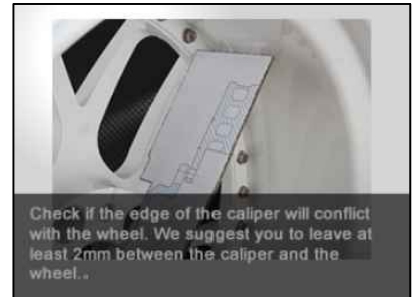

WHEEL FITMENT TEMPLATES

BMW	F 87 M2 COUPE (OE185)	16~20	
PARTS NO.	ROTOR DIAMETER	FRONT/REAR	PCD
BM90-R	400mm X 36mm	REAR	5X120

The wheel fitment is only for your reference and it can not 100% ensure the clearance between caliper and rim is ok.