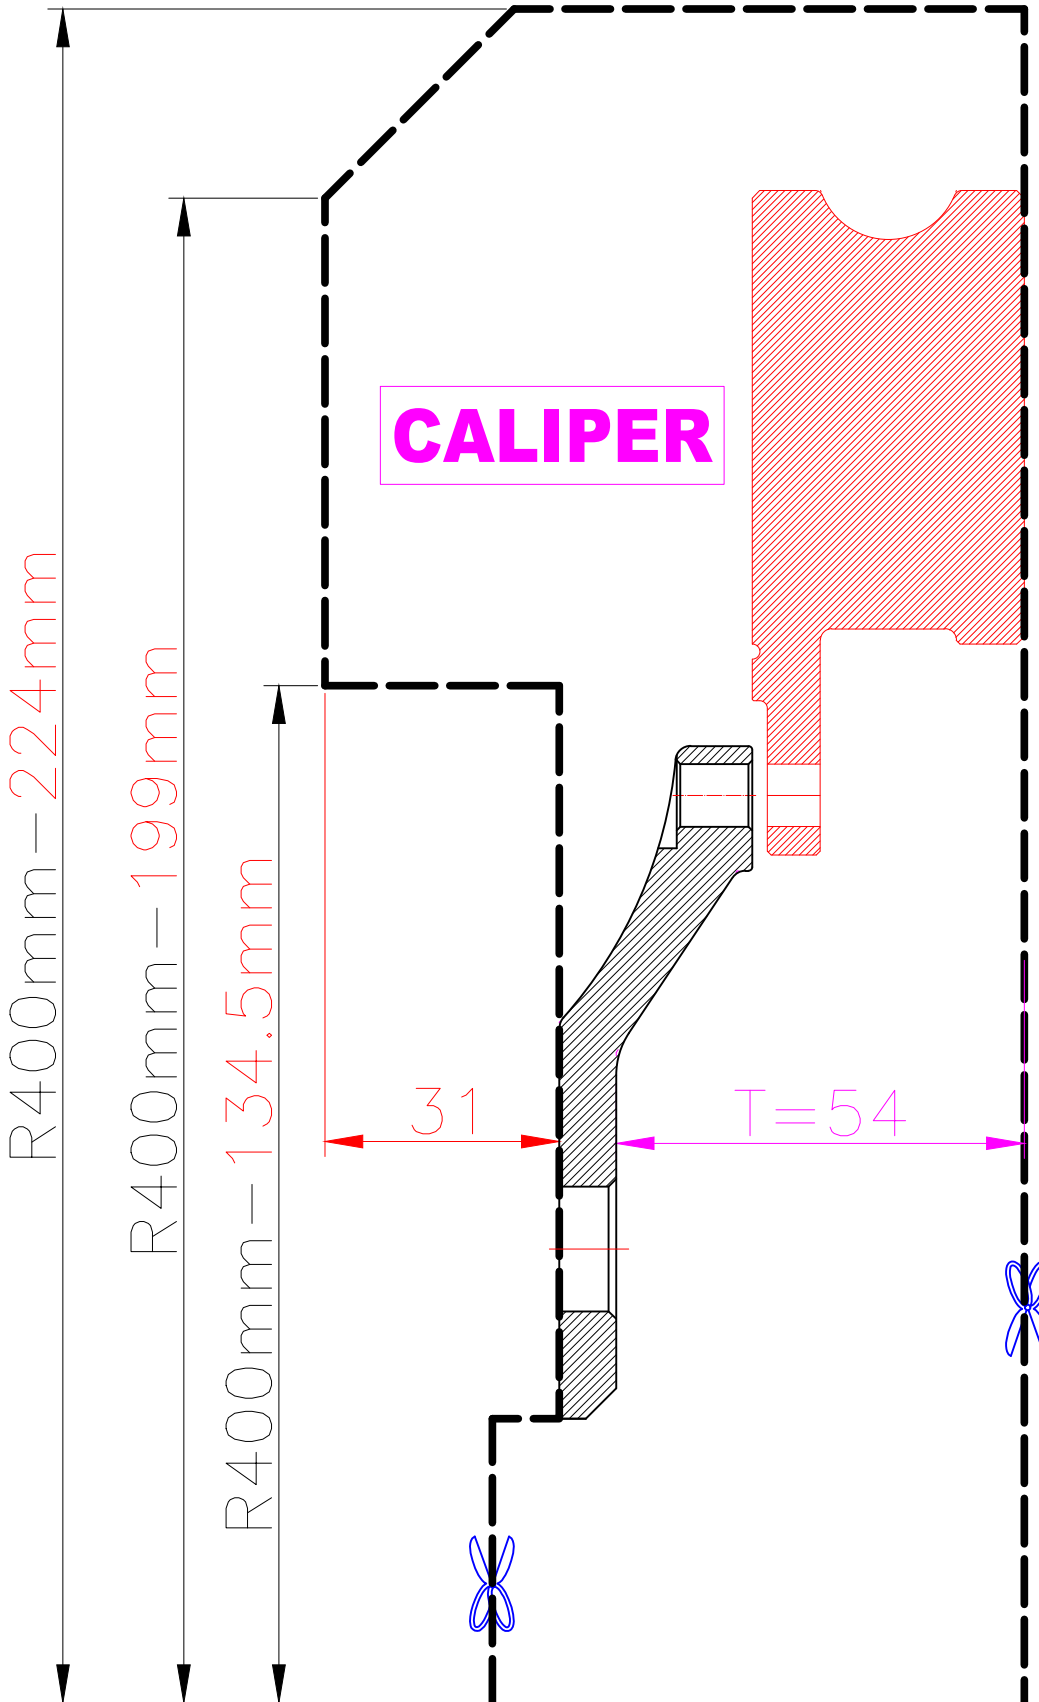

WHEEL FITMENT TEMPLATES

BMW	F 87 M2 COUPE (OE185)	16~20	
PARTS NO.	ROTOR DIAMETER	FRONT/REAR	PCD
BM90-R	400mm X 36mm	REAR	5X120

The wheel fitment is only for your reference and it can not 100% ensure the clearance between caliper and rim is ok.