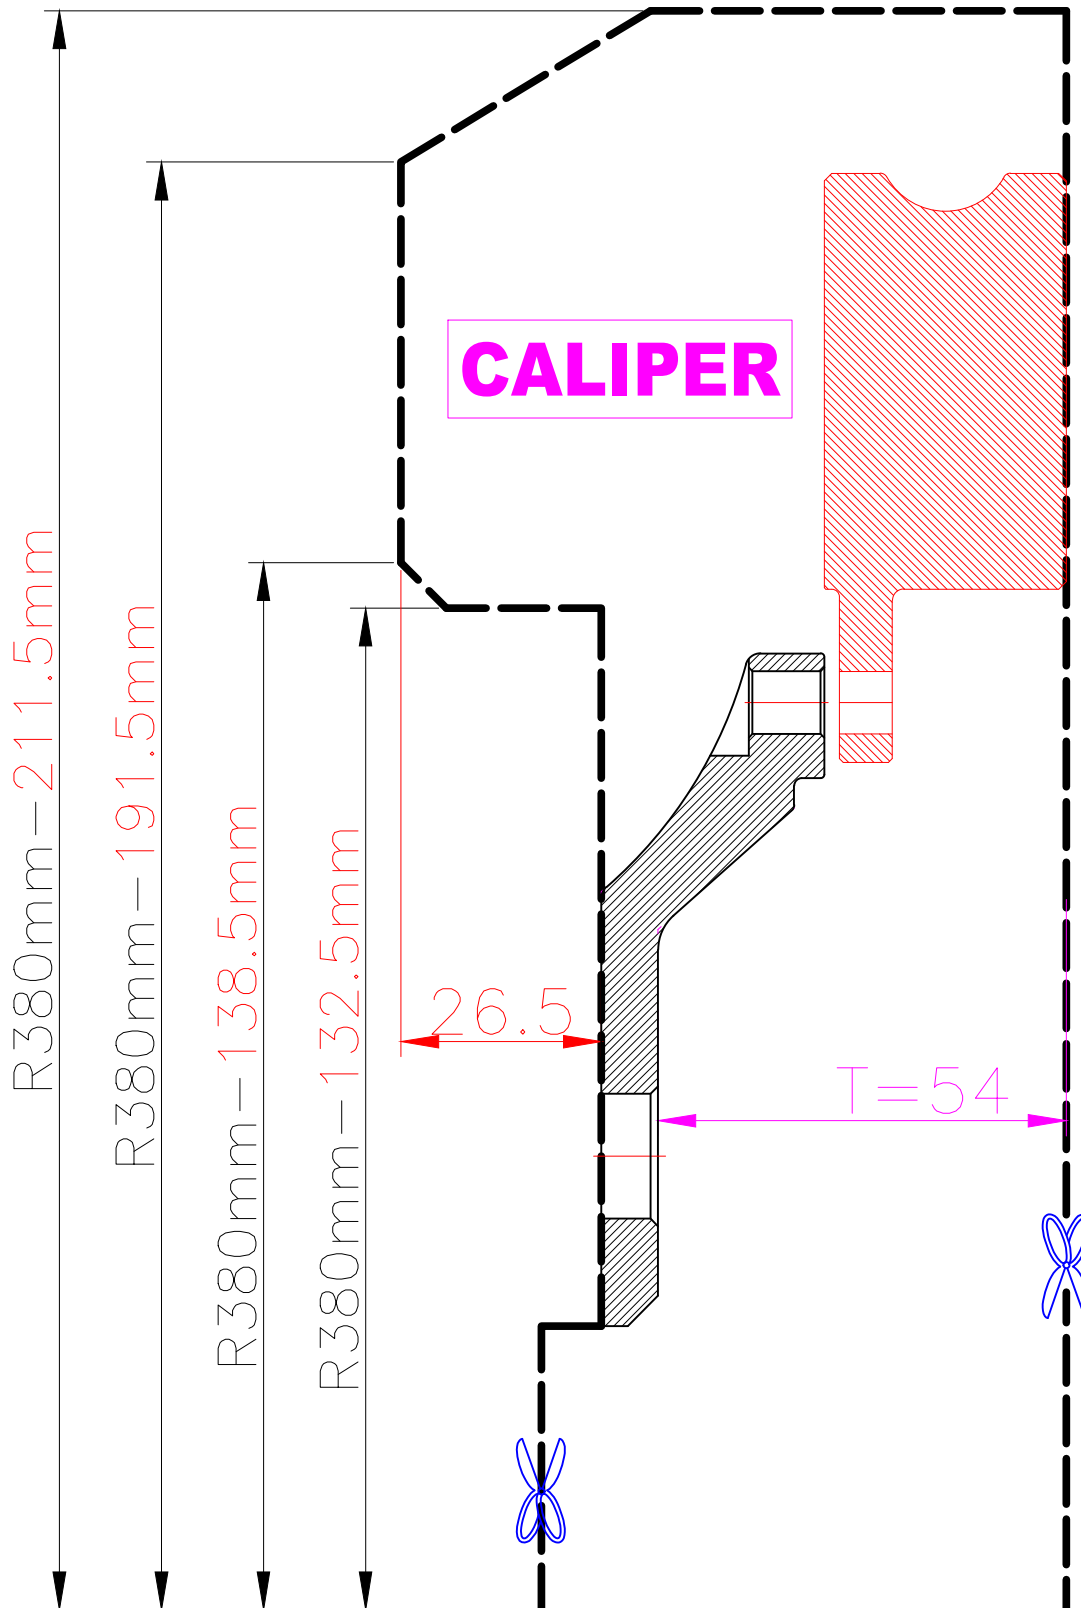

# WHEEL FITMENT TEMPLATES

BMW	F 87 M2 COUPE (OE185)	16~20	
PARTS NO.	ROTOR DIAMETER	FRONT/REAR	PCD
BM90-R	380mm X 32mm	REAR	5X120

**CALIPER**

The wheel fitment is only for your reference and it can not 100% ensure the clearance between caliper and rim is ok. if there is any interference issue, please change your wheel as possible.