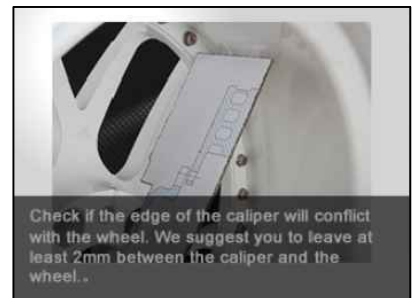

# WHEEL FITMENT TEMPLATES

BMW	F 87 M2 COUPE (OE185)	16~20	
PARTS NO.	ROTOR DIAMETER	FRONT/REAR	PCD
BM90-R	380mm X 32mm	REAR	5X120

**CALIPER**

The wheel fitment is only for your reference and it can not 100% ensure the clearance between caliper and rim is ok. if there is any interference issue, please change your wheel as possible.