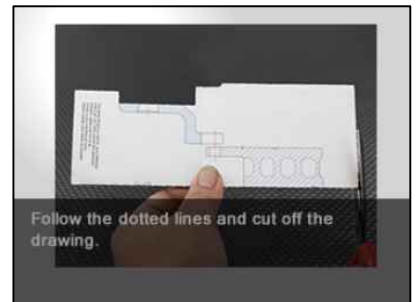

# WHEEL FITMENT TEMPLATES

BMW	F 87 M2 COUPE (OE185)	16~20	
PARTS NO.	ROTOR DIAMETER	FRONT/REAR	PCD
BM90-R	380mm X 32mm	REAR	5X120

**CALIPER**

The wheel fitment is only for your reference and it can not 100% ensure the clearance between caliper and rim is ok. if there is any interference issue, please change your wheel as possible.