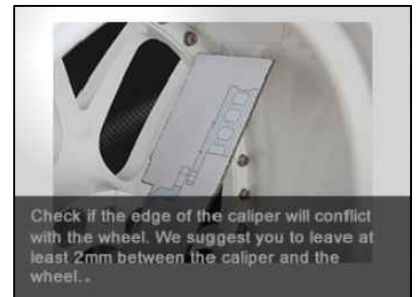

WHEEL FITMENT TEMPLATES

BMW	F 06 6-SERIES	11~17	
PARTS NO.	ROTOR DIAMETER	FRONT/REAR	PCD
BM81-R	380mm X 32mm	REAR	5X120

HOLLOW EPB CALIPER

The wheel fitment is only for your reference and it can not 100% ensure the clearance between caliper and rim is ok. if there is any interference issue, please change your wheel as possible.