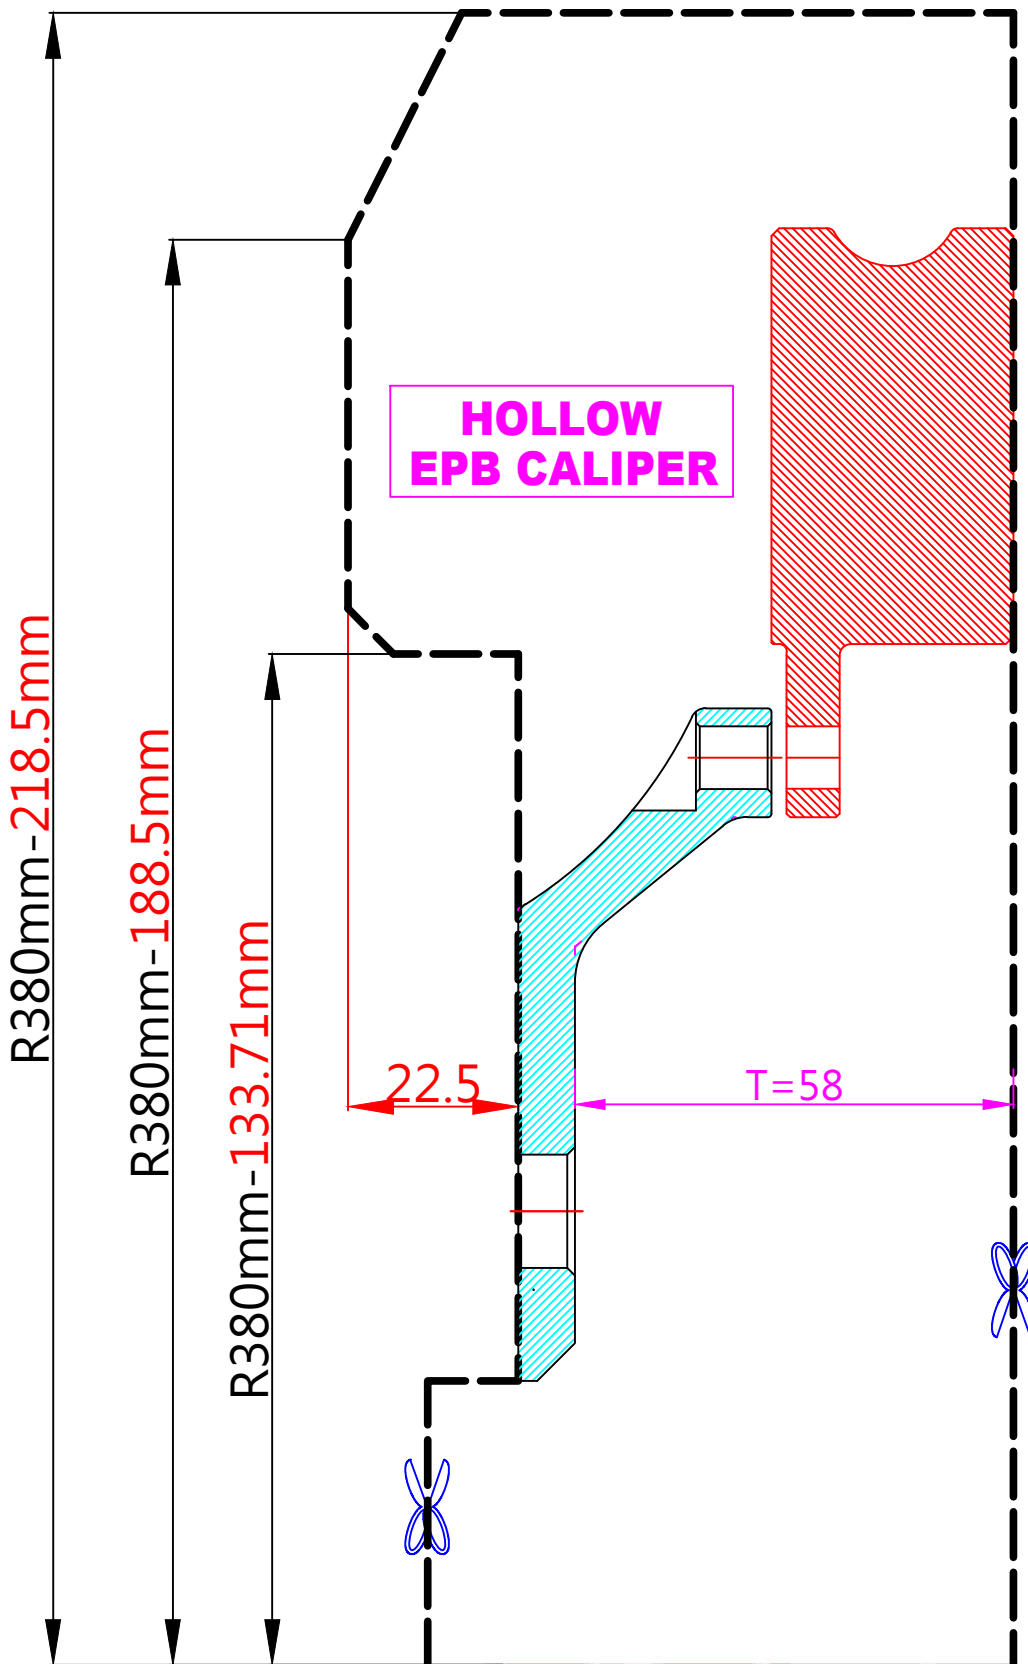

WHEEL FITMENT TEMPLATES

BMW	F 06 6-SERIES	11~17	
PARTS NO.	ROTOR DIAMETER	FRONT/REAR	PCD
BM81-R	380mm X 32mm	REAR	5X120

HOLLOW EPB CALIPER

The wheel fitment is only for your reference and it can not 100% ensure the clearance between caliper and rim is ok. if there is any interference issue, please change your wheel as possible.