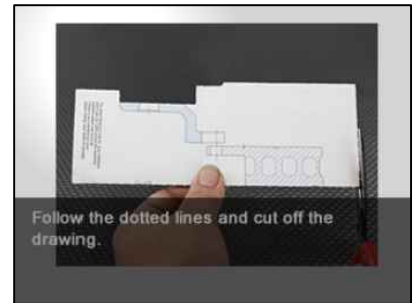

WHEEL FITMENT TEMPLATES

BMW	F 06 6-SERIES	11~17	
PARTS NO.	ROTOR DIAMETER	FRONT/REAR	PCD
BM81-R	380mm X 32mm	REAR	5X120

HOLLOW EPB CALIPER

The wheel fitment is only for your reference and it can not 100% ensure the clearance between caliper and rim is ok. if there is any interference issue, please change your wheel as possible.