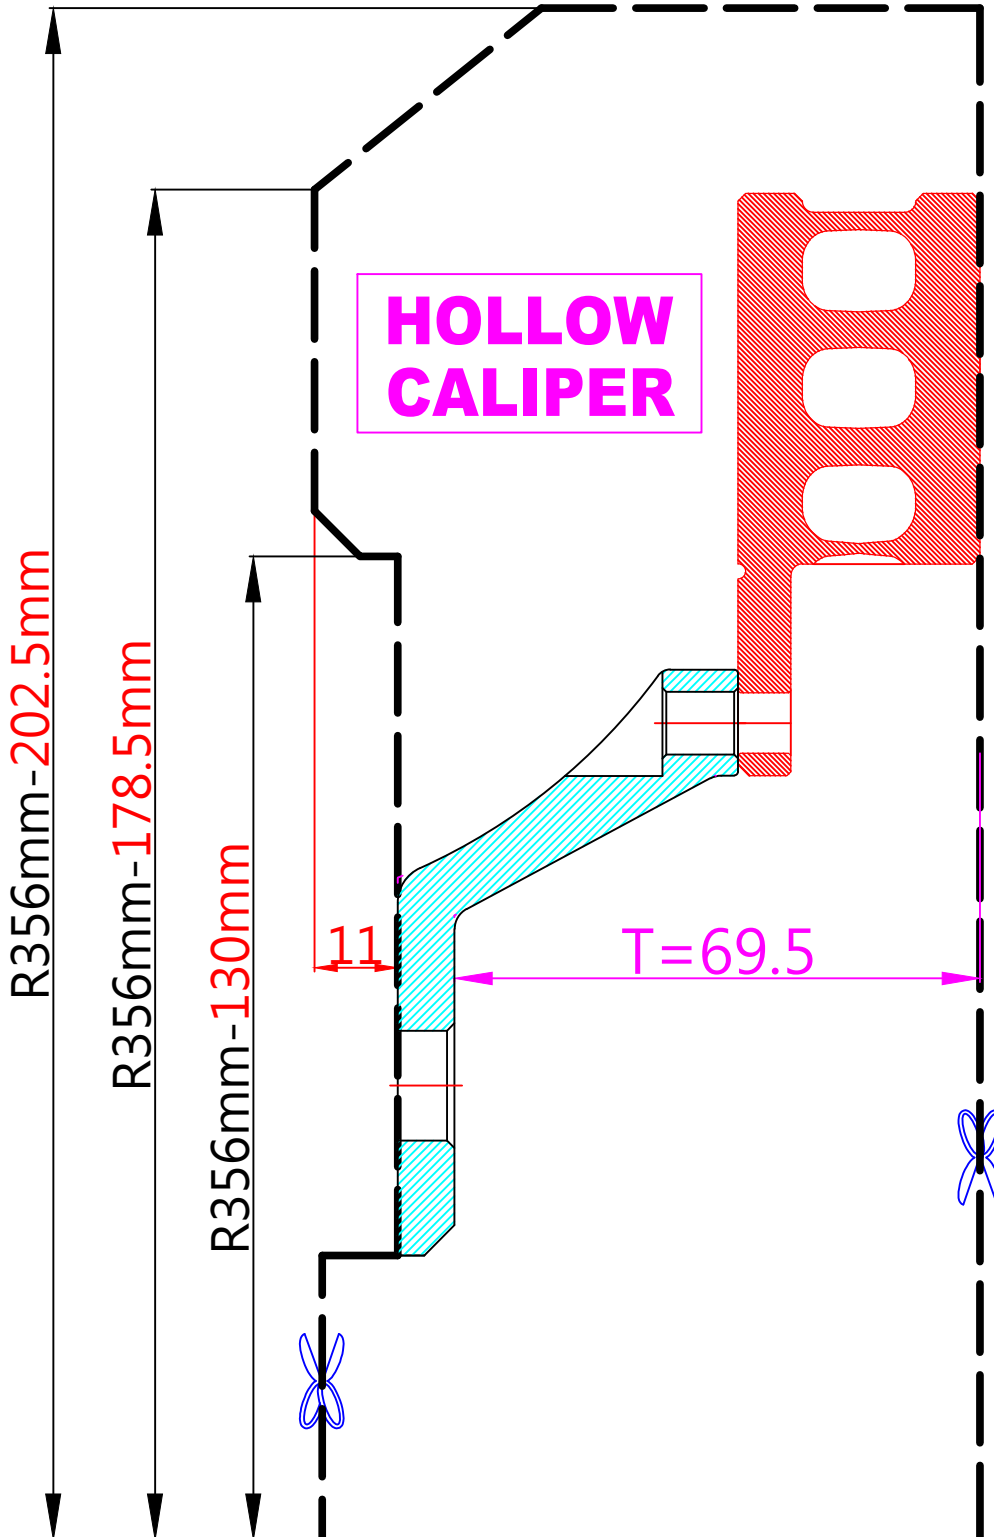

# WHEEL FITMENT TEMPLATES

BMW	E82 135 (OE185)	07~13	
PARTS NO.	ROTOR DIAMETER	FRONT/REAR	PCD
BM62-6-R	356mm X 32mm	REAR	5X120

The wheel fitment is only for your reference and it can not 100% ensure the clearance between caliper and rim is ok. if there is any interference issue, please change your wheel as possible.