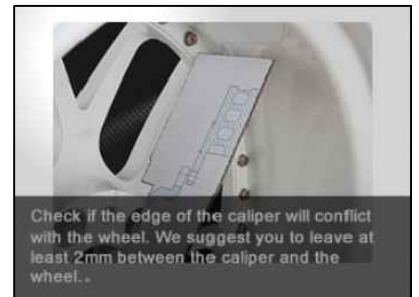

# WHEEL FITMENT TEMPLATES

BMW	E82 135 (OE185)	07~13	
PARTS NO.	ROTOR DIAMETER	FRONT/REAR	PCD
BM62-6-R	356mm X 32mm	REAR	5X120

The wheel fitment is only for your reference and it can not 100% ensure the clearance between caliper and rim is ok. if there is any interference issue, please change your wheel as possible.