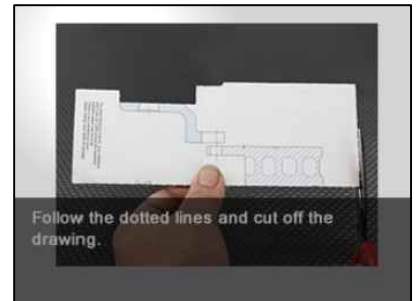

# WHEEL FITMENT TEMPLATES

BMW	E82 135 (OE185)	07~13	
PARTS NO.	ROTOR DIAMETER	FRONT/REAR	PCD
BM62-6-R	356mm X 32mm	REAR	5X120

The wheel fitment is only for your reference and it can not 100% ensure the clearance between caliper and rim is ok. if there is any interference issue, please change your wheel as possible.