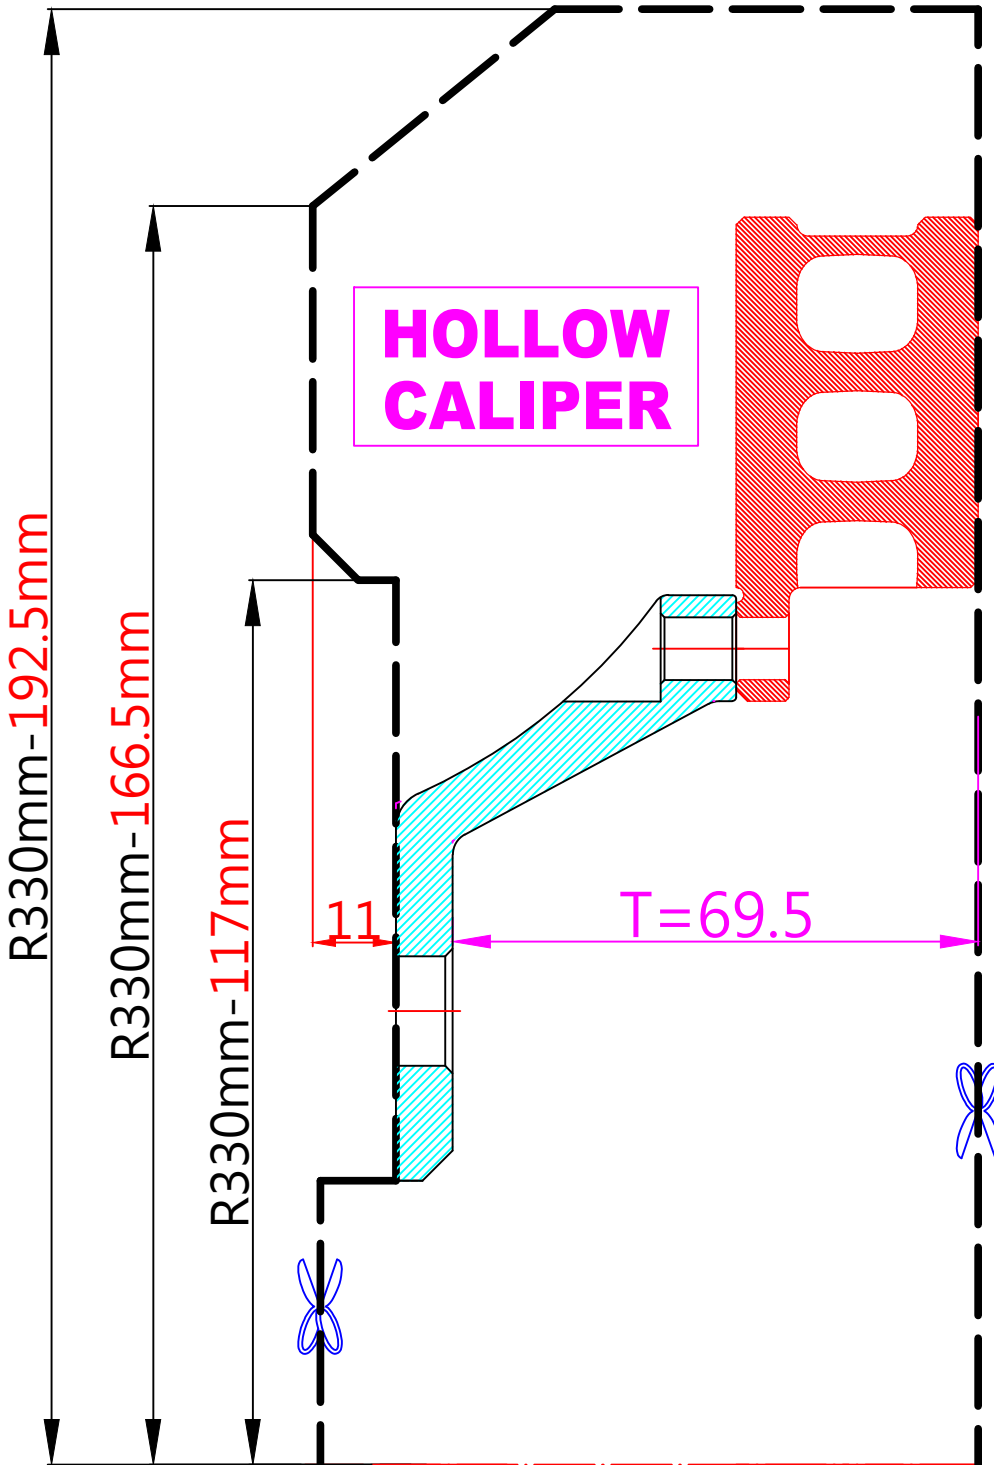

WHEEL FITMENT TEMPLATES

BMW	E82 135 (OE185)	07~13	
PARTS NO.	ROTOR DIAMETER	FRONT/REAR	PCD
BM62-6-R	330mm X 32mm	REAR	5X120

The wheel fitment is only for your reference and it can not 100% ensure the clearance between caliper and rim is ok. if there is any interference issue, please change your wheel as possible.