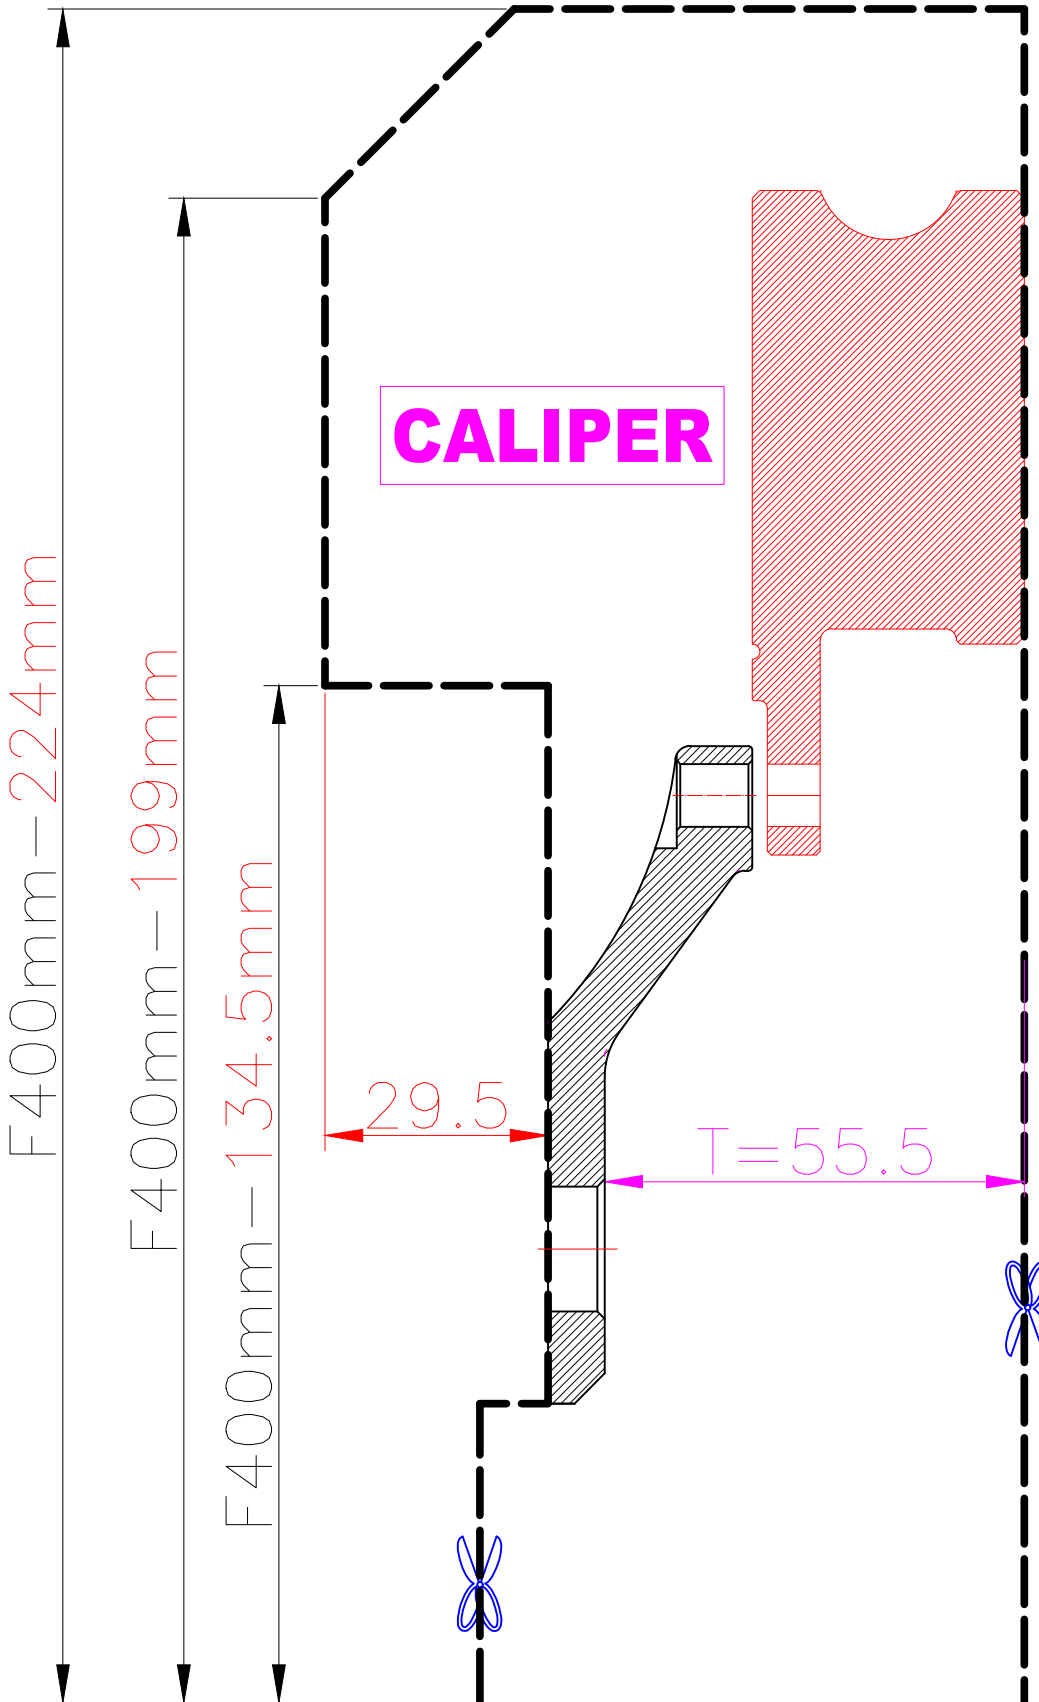

WHEEL FITMENT TEMPLATES

BMW	F 87 M2 COUPE	16~20	
PARTS NO.	ROTOR DIAMETER	FRONT/REAR	PCD
BM88	400mm X 36mm	FRONT	5X120

The wheel fitment is only for your reference and it can not 100% ensure the clearance between caliper and rim is ok.