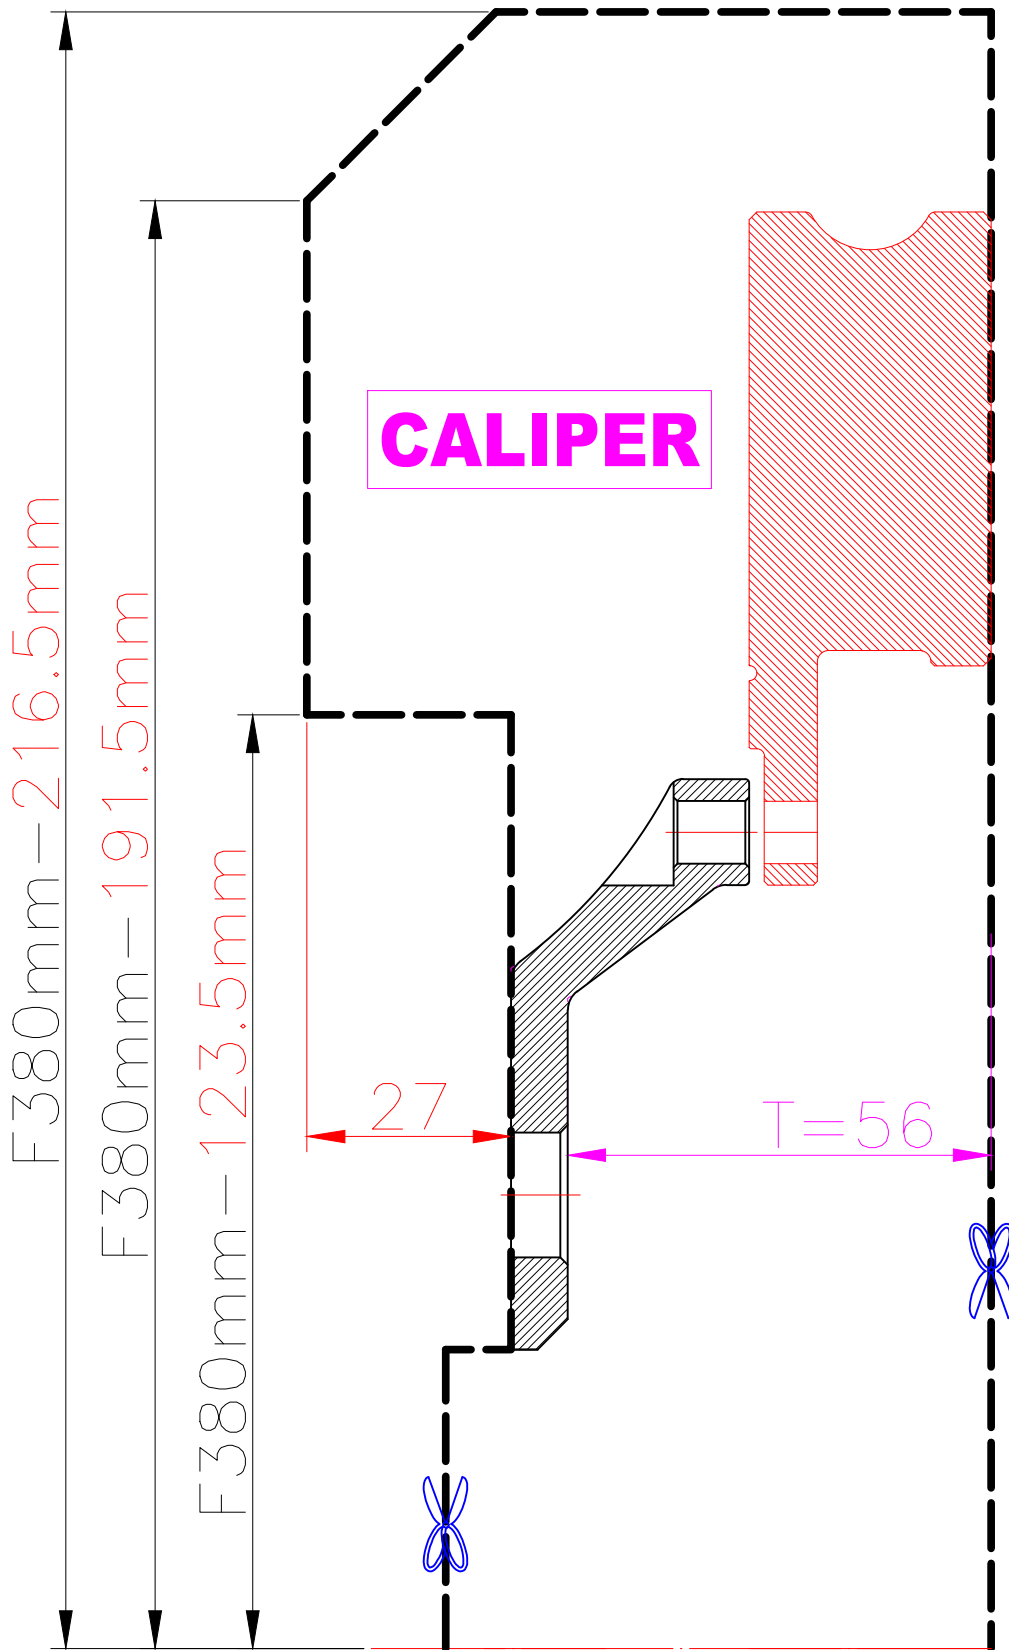

WHEEL FITMENT TEMPLATES

BMW	F 87 M2 COUPE	16~20	
PARTS NO.	ROTOR DIAMETER	FRONT/REAR	PCD
BM88	380mm X 32mm	FRONT	5X120

The wheel fitment is only for your reference and it can not 100% ensure the clearance between caliper and rim is ok. if there is any interference issue, please change your wheel as possible.