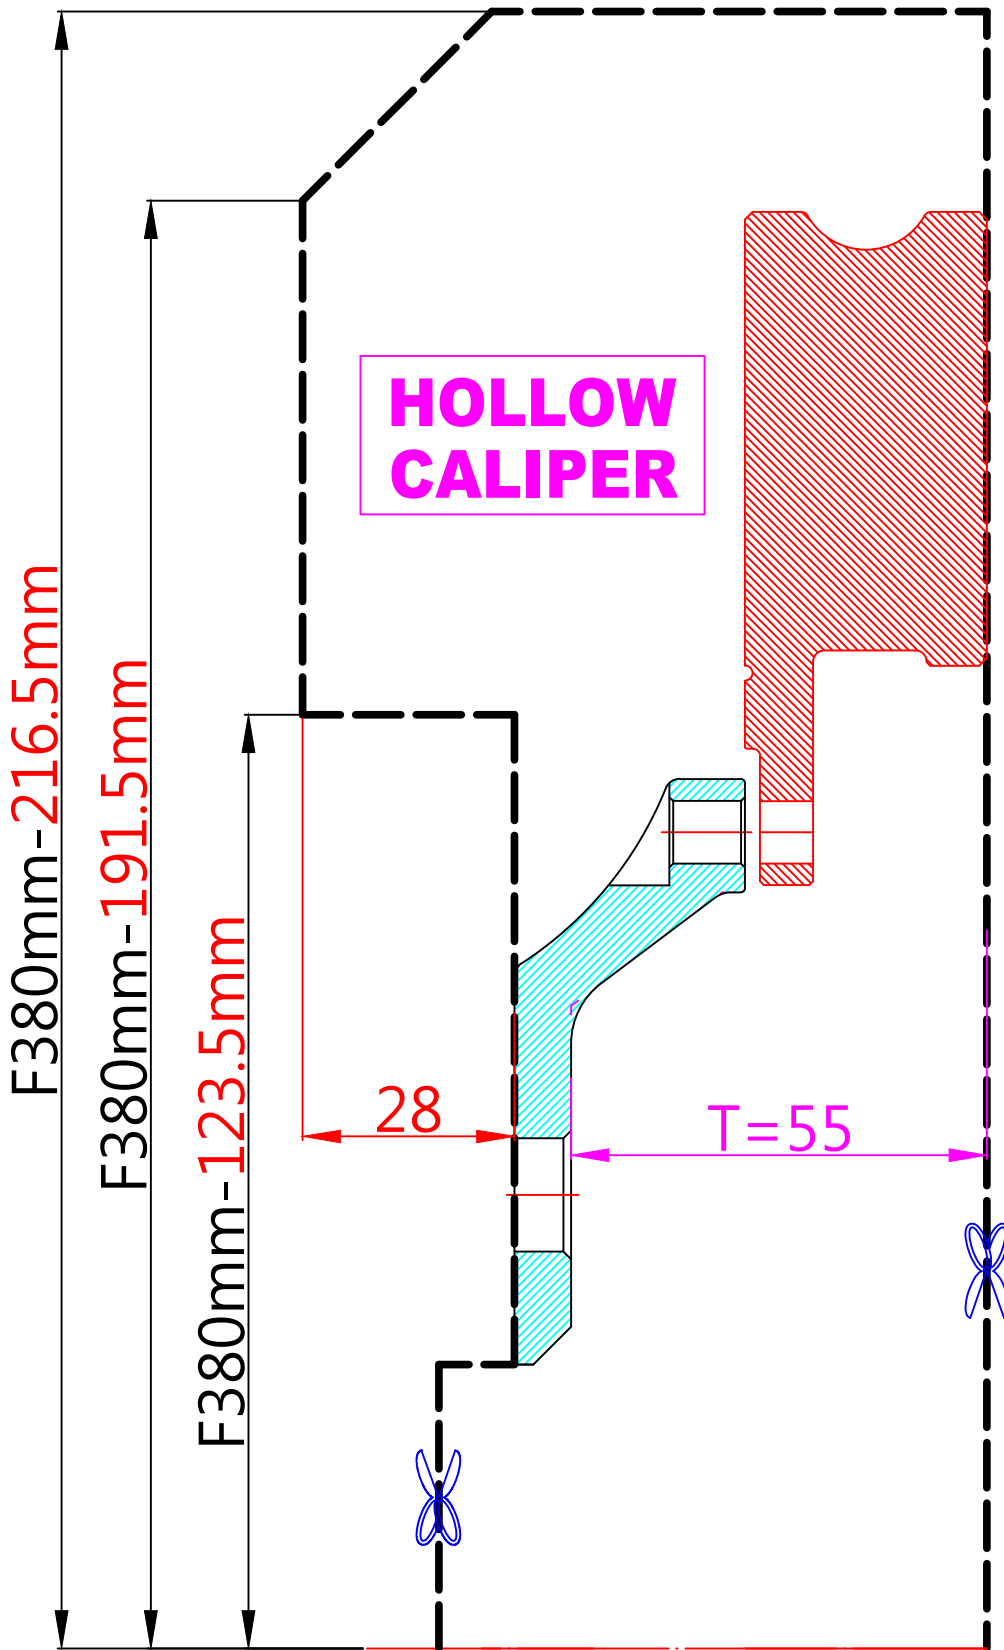

WHEEL FITMENT TEMPLATES

BMW	F 06 6-SERIES (2WD/ 4WD)	11~17	
PARTS NO.	ROTOR DIAMETER	FRONT/REAR	PCD
BM78	380mm X 32mm	FRONT	5X120

The wheel fitment is only for your reference and it can not 100% ensure the clearance between caliper and rim is ok. if there is any interference issue, please change your wheel as possible.