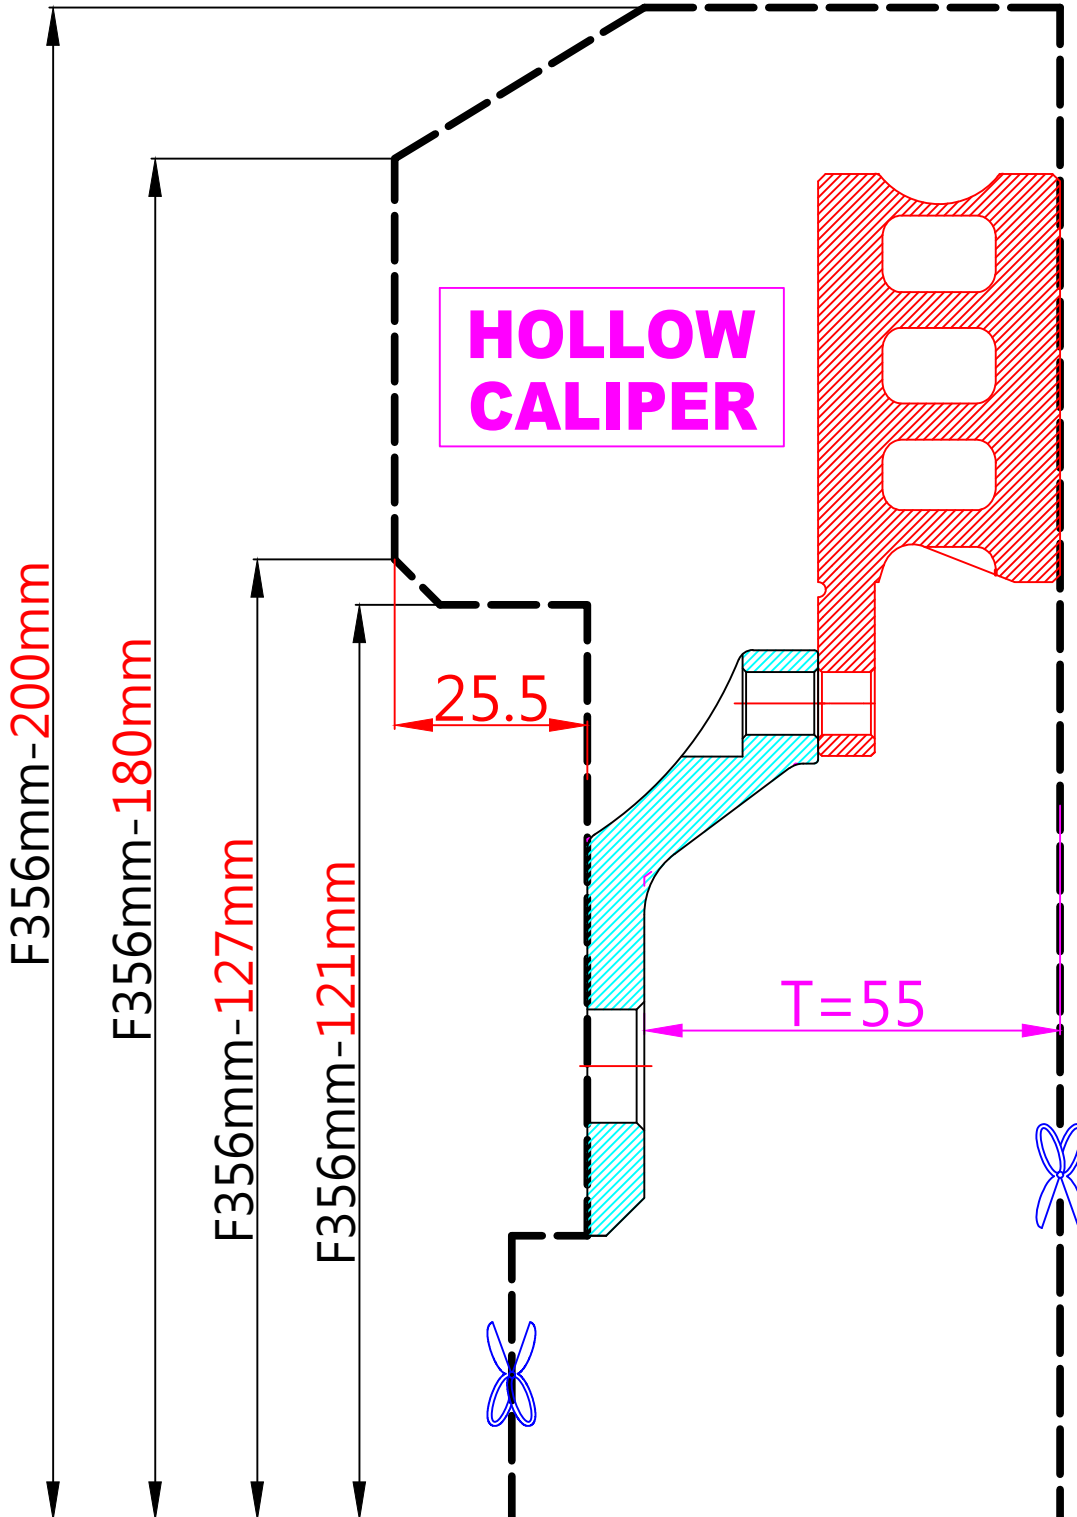

# WHEEL FITMENT TEMPLATES

BMW	F 06 6-SERIES (2WD/ 4WD)	11~17	
PARTS NO.	ROTOR DIAMETER	FRONT/REAR	PCD
BM78	356mm X 32mm	FRONT	5X120

The wheel fitment is only for your reference and it can not 100% ensure the clearance between caliper and rim is ok. if there is any interference issue, please change your wheel as possible.