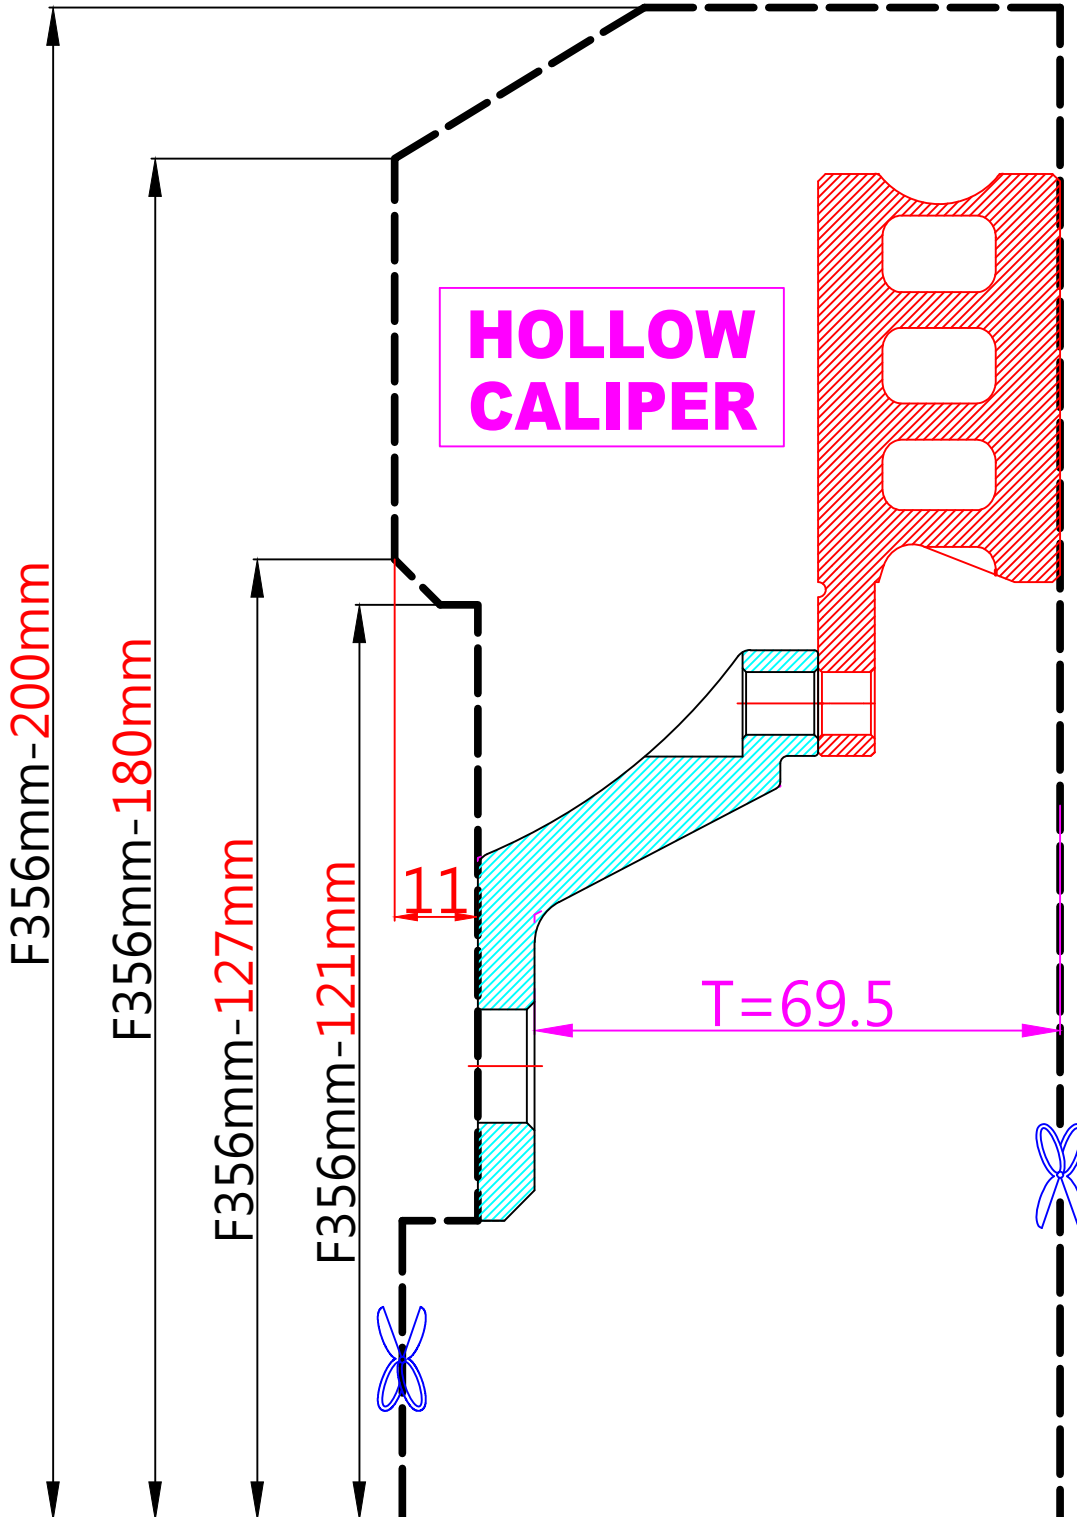

WHEEL FITMENT TEMPLATES

BMW	E82 135	07~13
PARTS NO.	ROTOR DIAMETER	FRONT/REAR
BM66-6	356mm X 32mm	FRONT
		PCD
		5X120

The wheel fitment is only for your reference and it can not 100% ensure the clearance between caliper and rim is ok. if there is any interference issue, please change your wheel as possible.