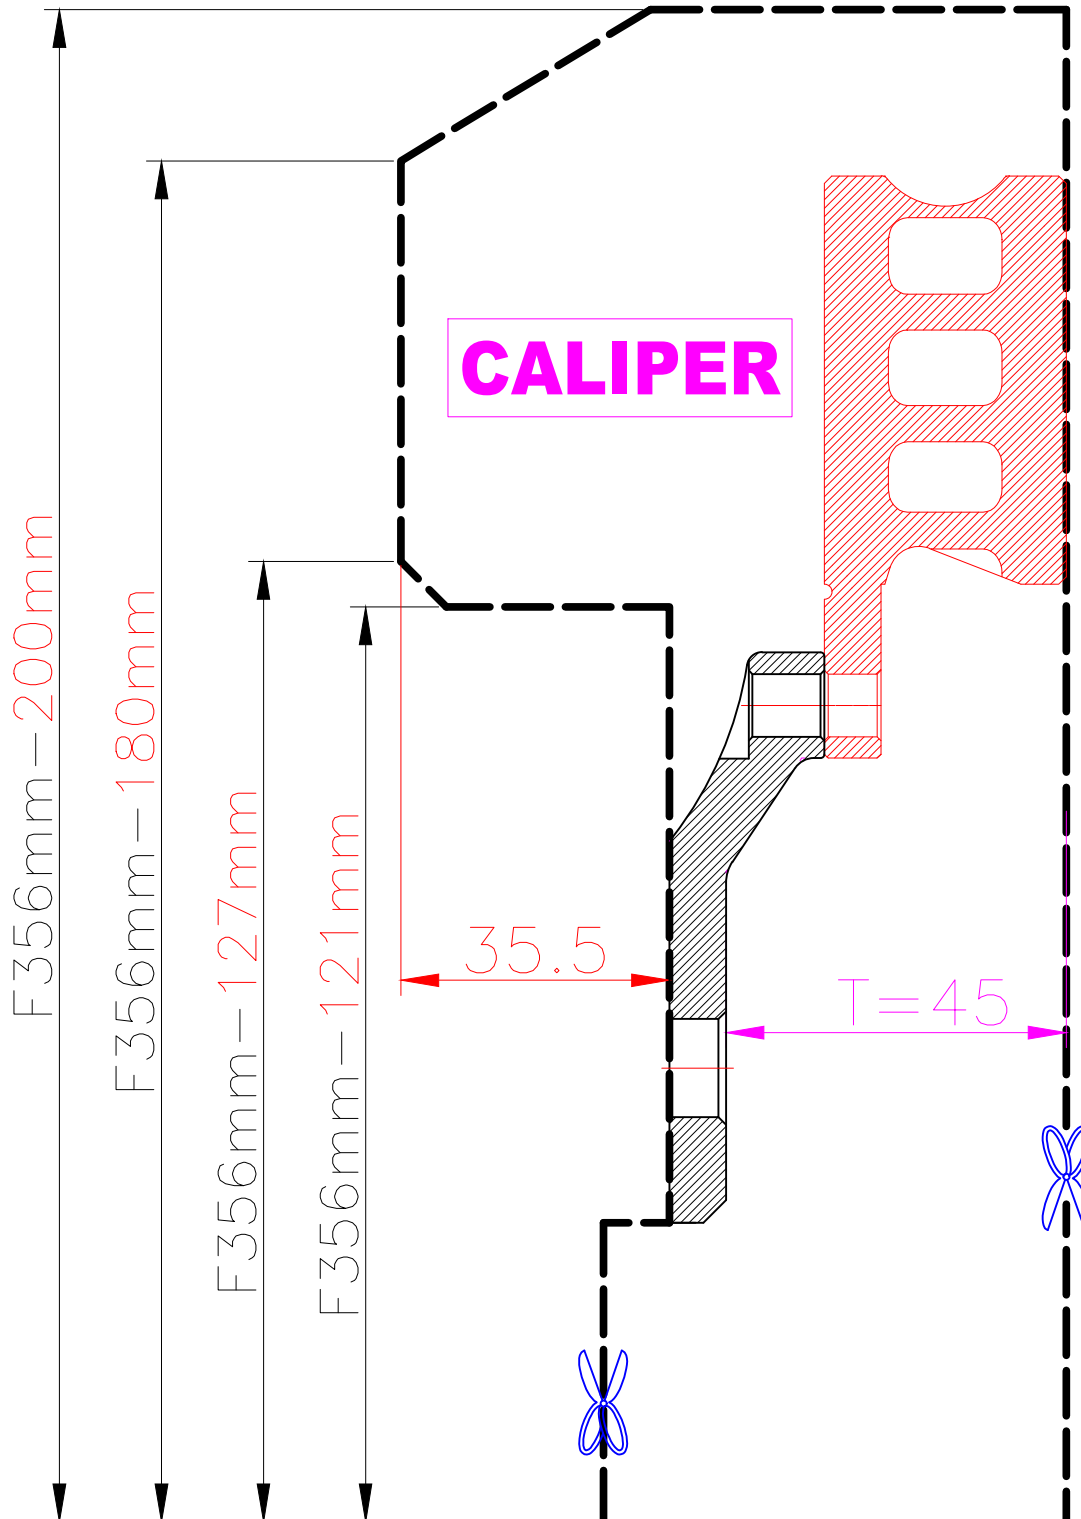

WHEEL FITMENT TEMPLATES

BMW	Z4 E85	02~08	
PARTS NO.	ROTOR DIAMETER	FRONT/REAR	PCD
BM17-1	356mm X 32mm	FRONT	5X120

The wheel fitment is only for your reference and it can not 100% ensure the clearance between caliper and rim is ok. if there is any interference issue, please change your wheel as possible.