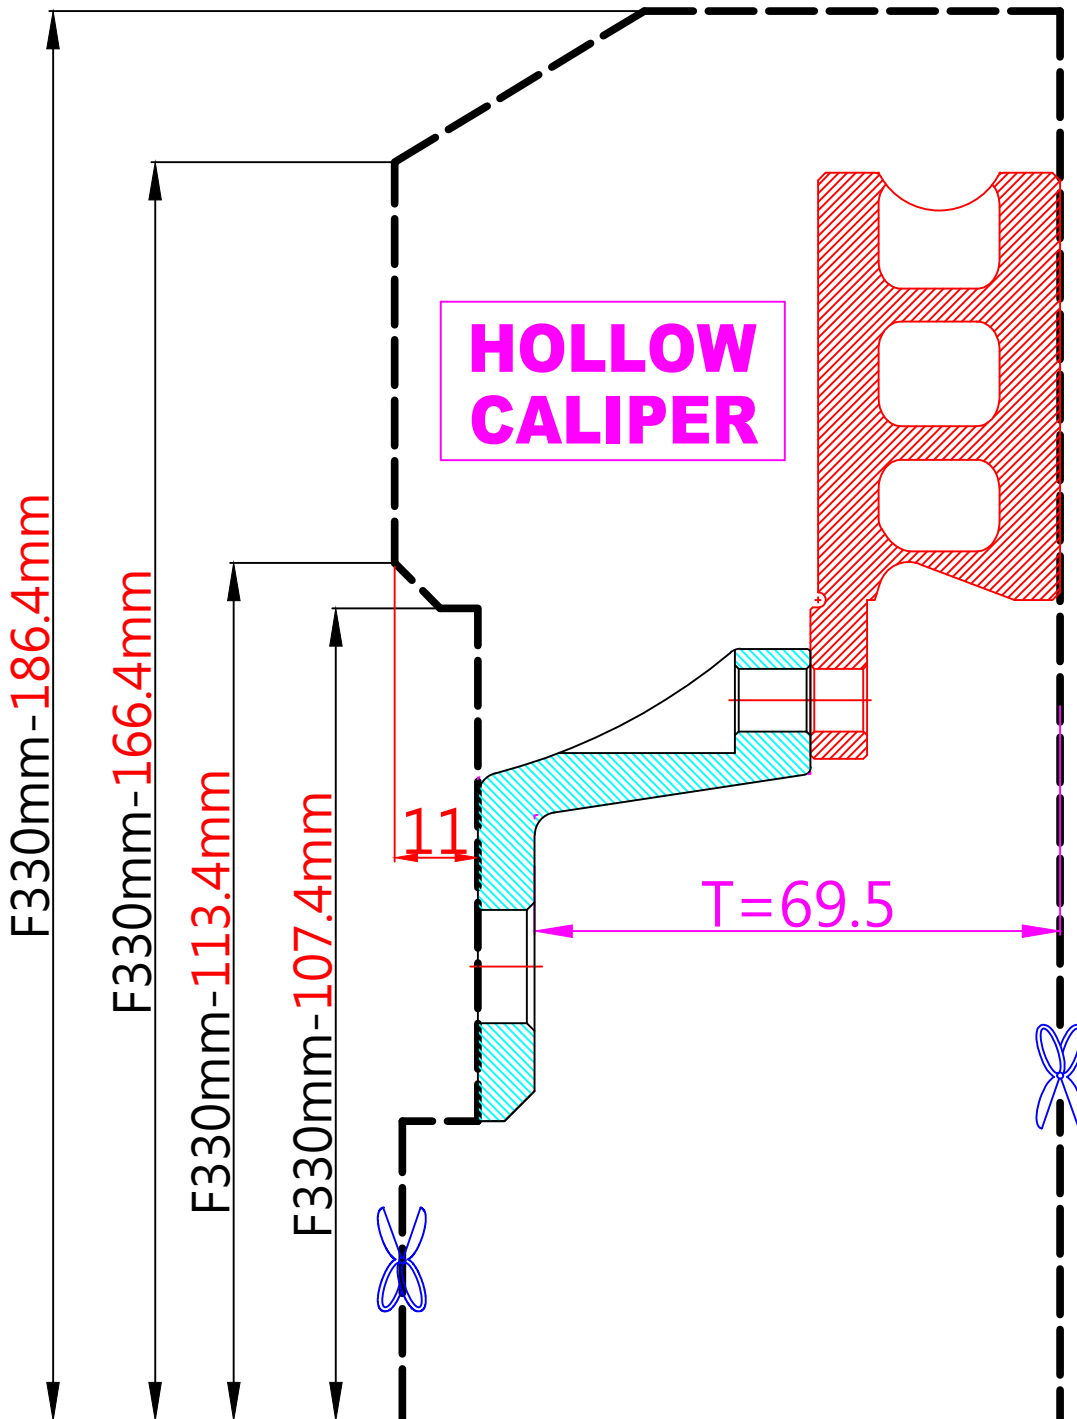

# WHEEL FITMENT TEMPLATES

BMW	E82 135	07~13
PARTS NO.	ROTOR DIAMETER	FRONT/REAR
BM66-6	330mm X 32mm	FRONT
		PCD
		5X120

The wheel fitment is only for your reference and it can not 100% ensure the clearance between caliper and rim is ok. if there is any interference issue, please change your wheel as possible.