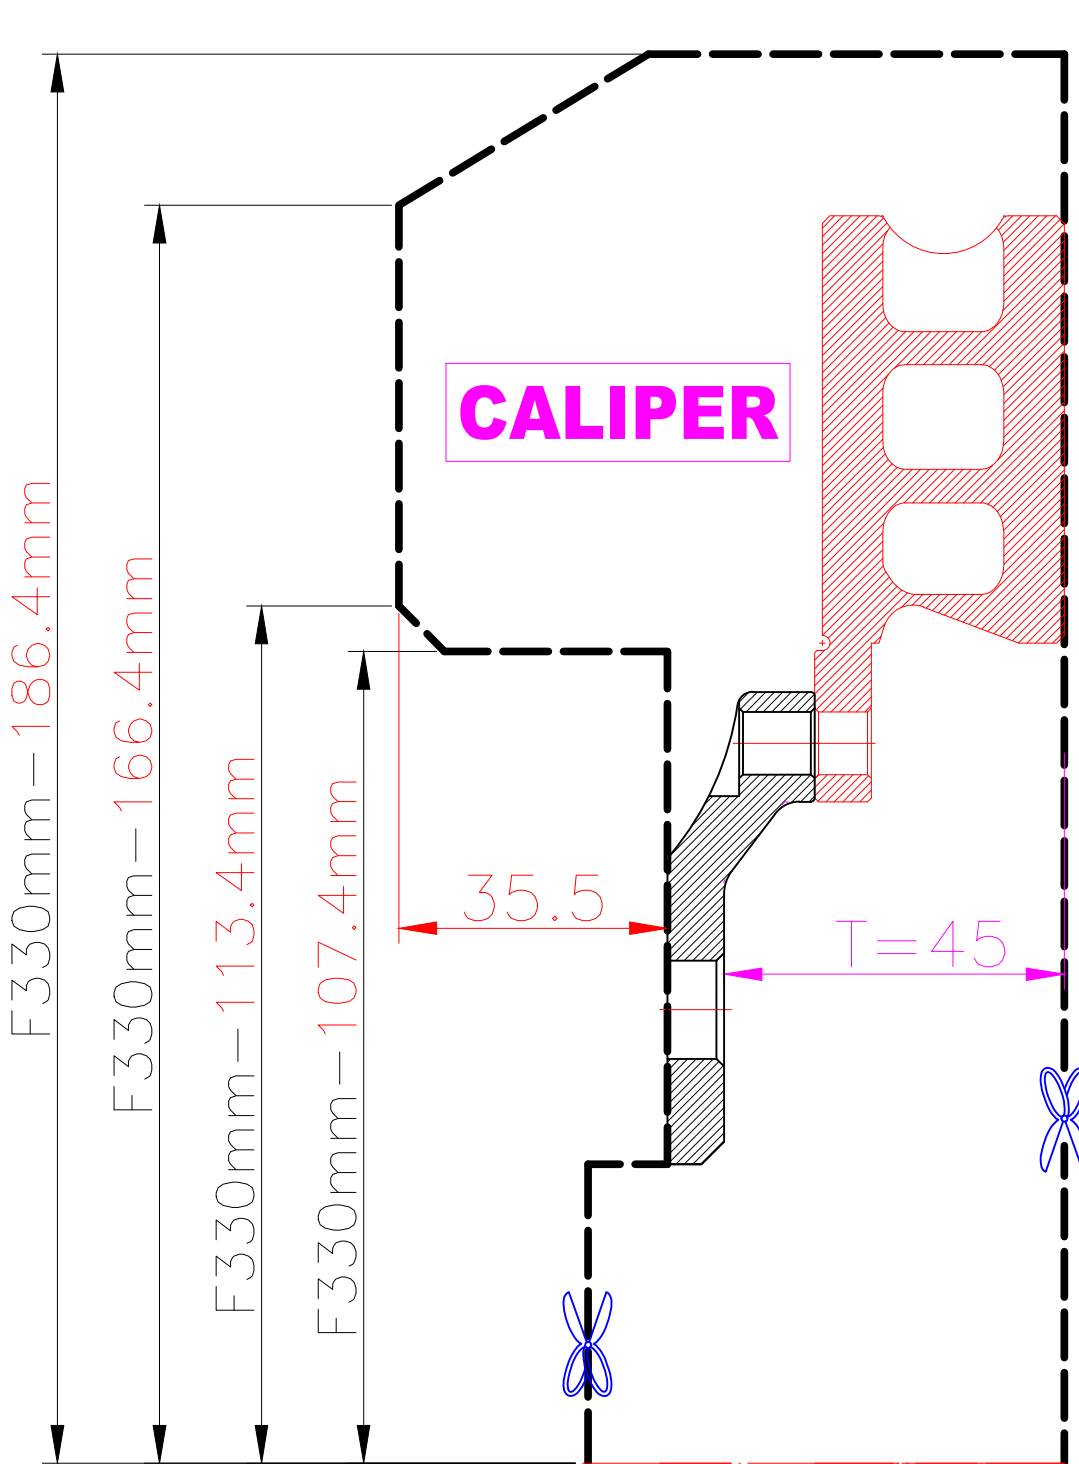

WHEEL FITMENT TEMPLATES

BMW	Z4 E85	02~08	
PARTS NO.	ROTOR DIAMETER	FRONT/REAR	PCD
BM17-1	330mm X 32mm	FRONT	5X120

The wheel fitment is only for your reference and it can not 100% ensure the clearance between caliper and rim is ok. if there is any interference issue, please change your wheel as possible.