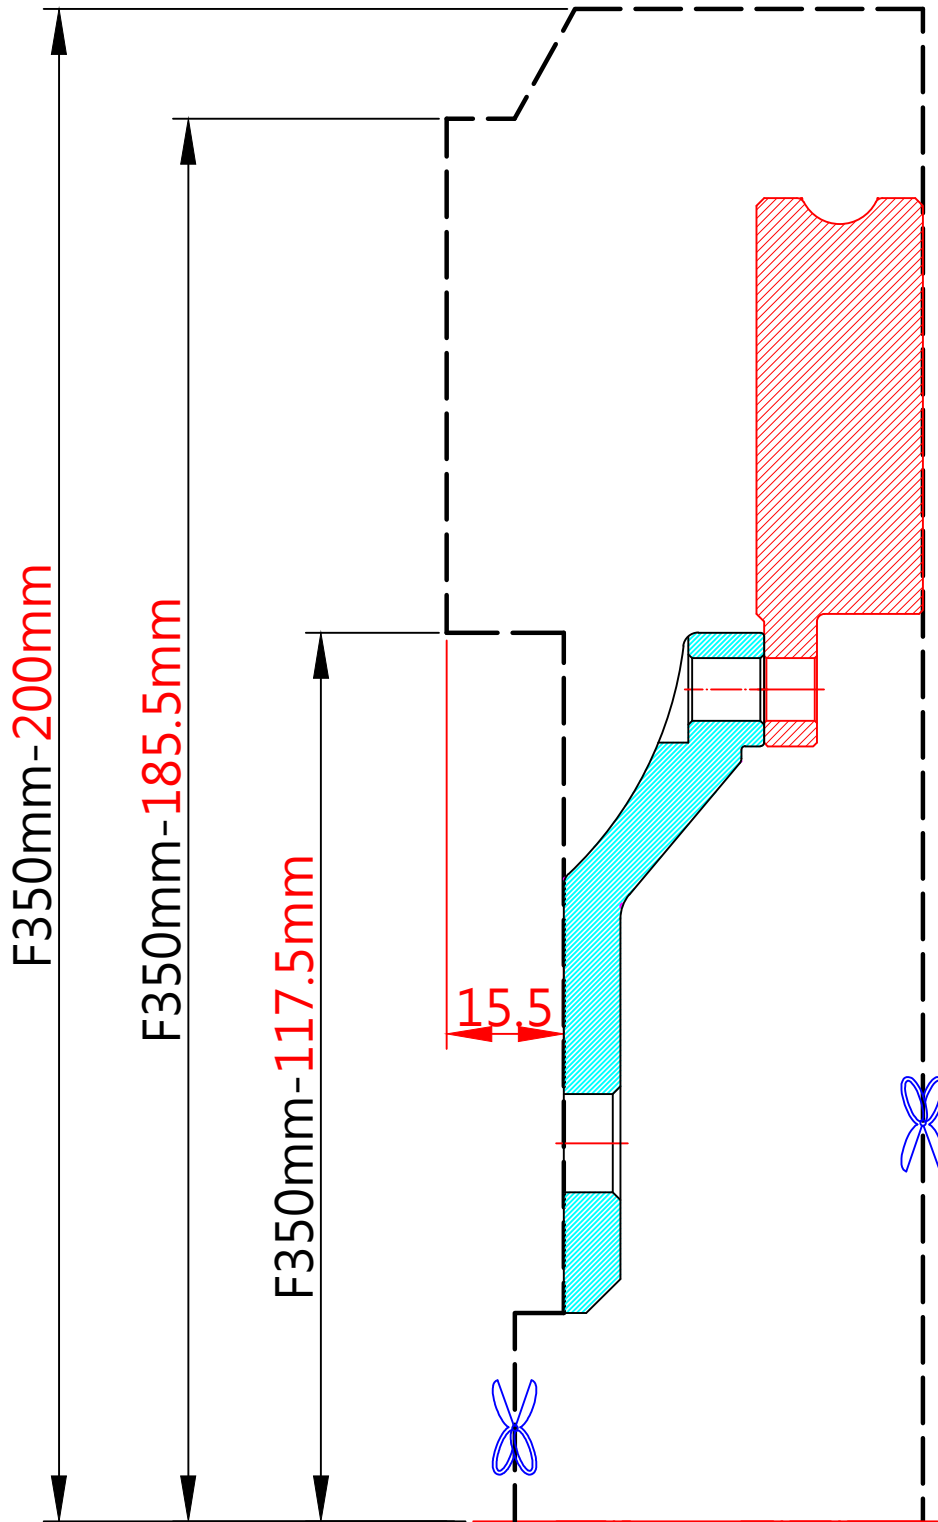

WHEEL FITMENT TEMPLATES

TOYOTA		YARIS		05~10
PARTS NO.	ROTOR DIAMETER	FRONT/REAR	PCD	
TO25-2-7	350 X 22	FRONT	4X100	

The wheel fitment is only for your reference and it can not 100% ensure the clearance between caliper and rim is ok. if there is any interference issue, please change your wheel as possible.