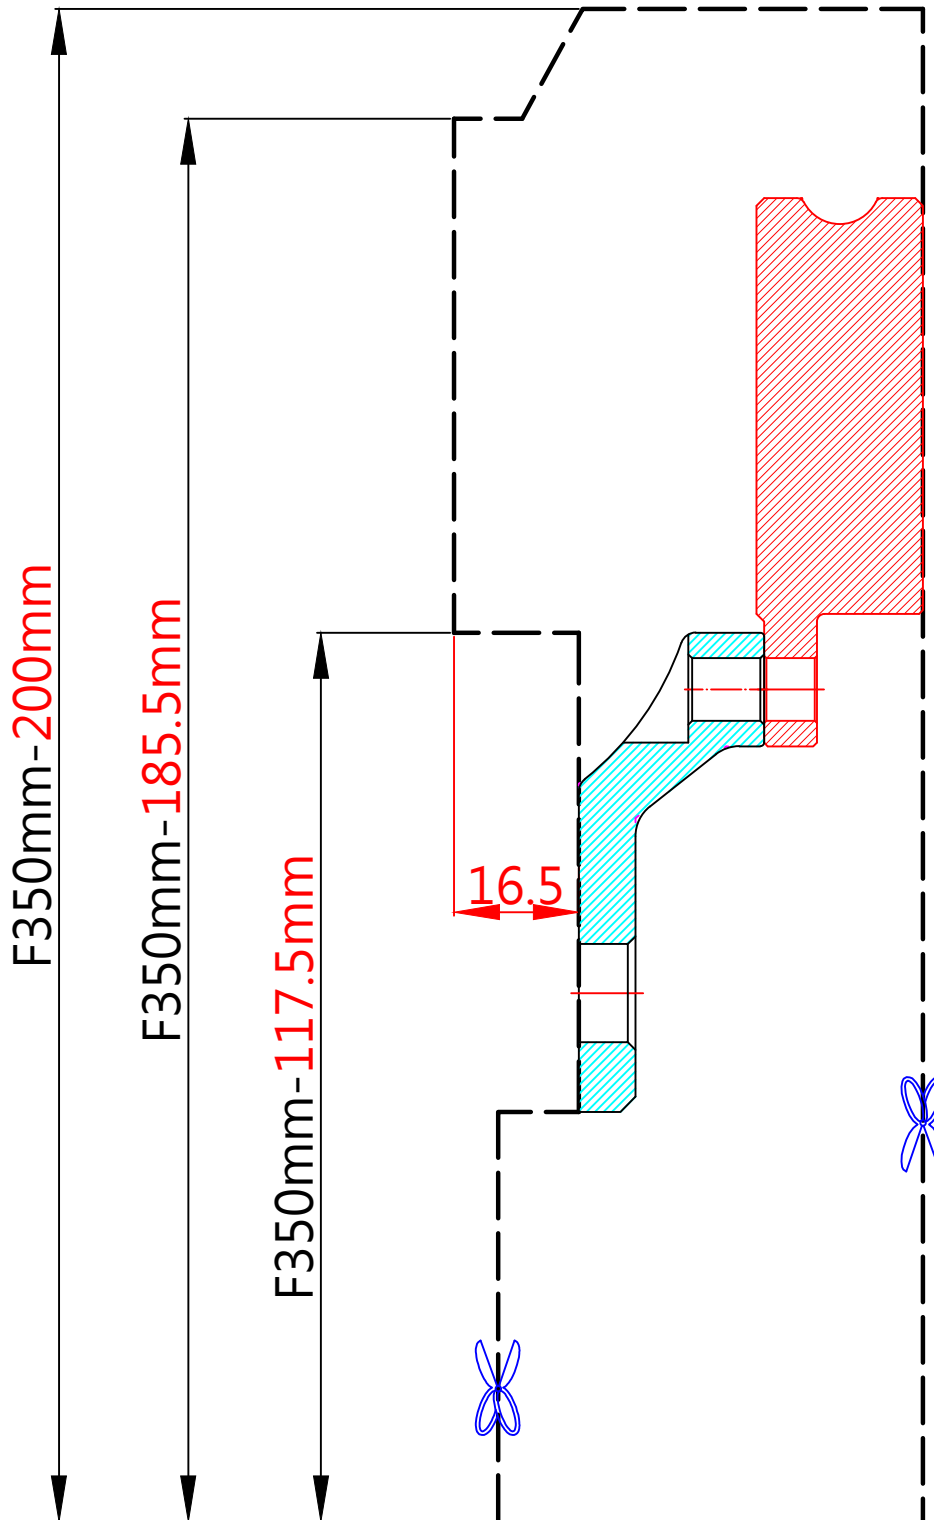

WHEEL FITMENT TEMPLATES

SUZUKI	JIMNY		19~UP
PARTS NO.	ROTOR DIAMETER	FRONT/REAR	PCD
SU009-UP	350 X 22	FRONT	5X139.7

The wheel fitment is only for your reference and it can not 100% ensure the clearance between caliper and rim is ok. if there is any interference issue, please change your wheel as possible.