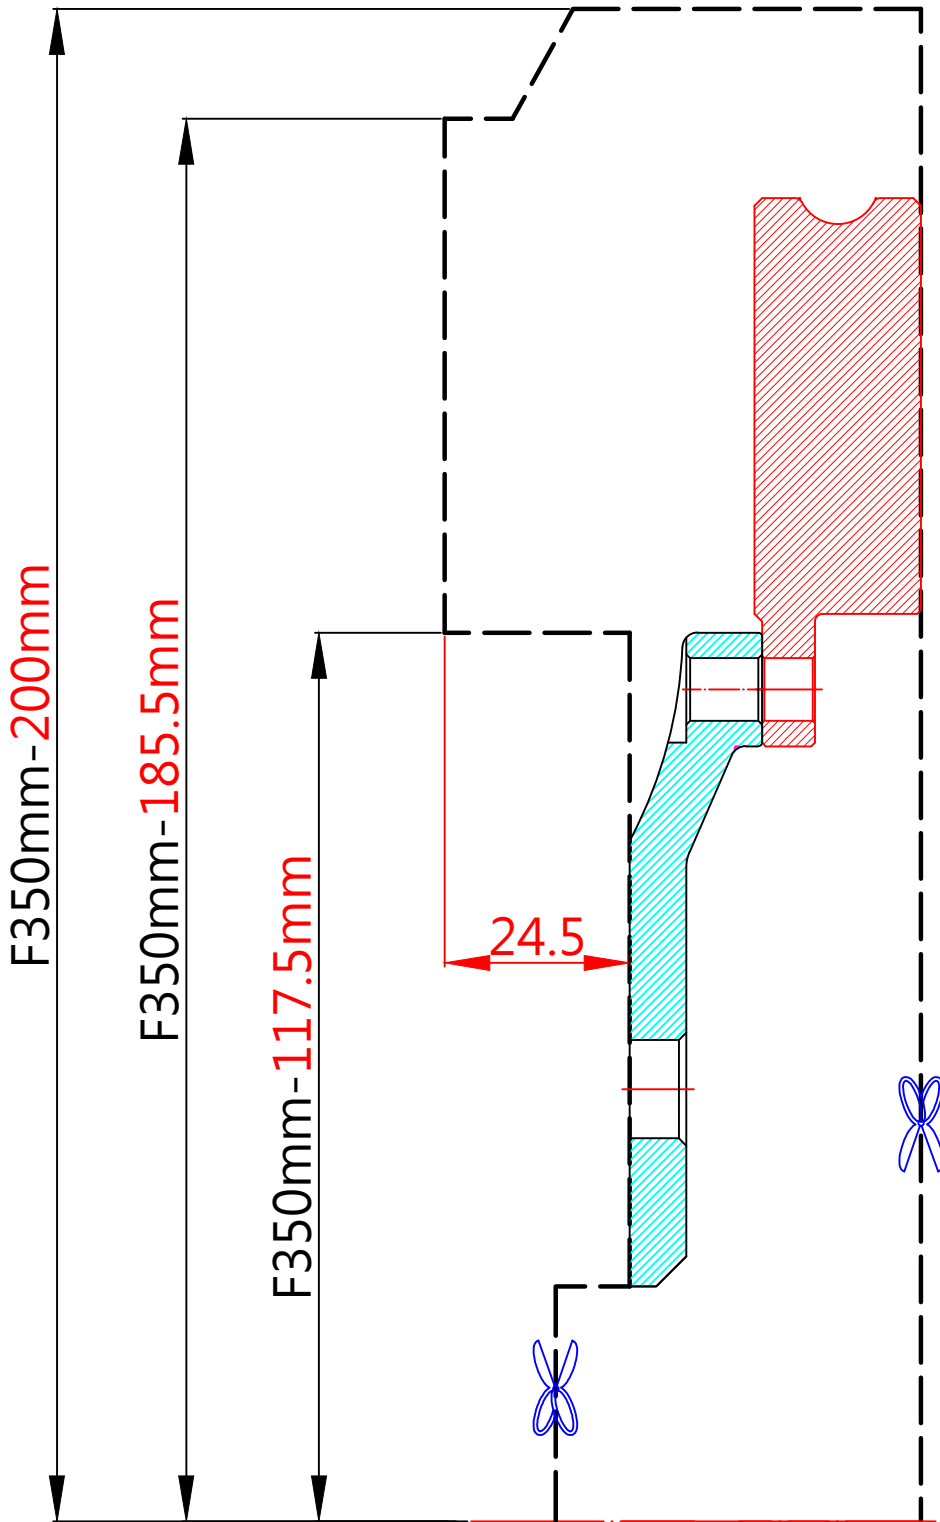

WHEEL FITMENT TEMPLATES

SUZUKI	SWIFT SPORT(MK4)	17~UP	
PARTS NO.	ROTOR DIAMETER	FRONT/REAR	PCD
SU008-7	350 X 22	FRONT	5X114.3

The wheel fitment is only for your reference and it can not 100% ensure the clearance between caliper and rim is ok. if there is any interference issue, please change your wheel as possible.