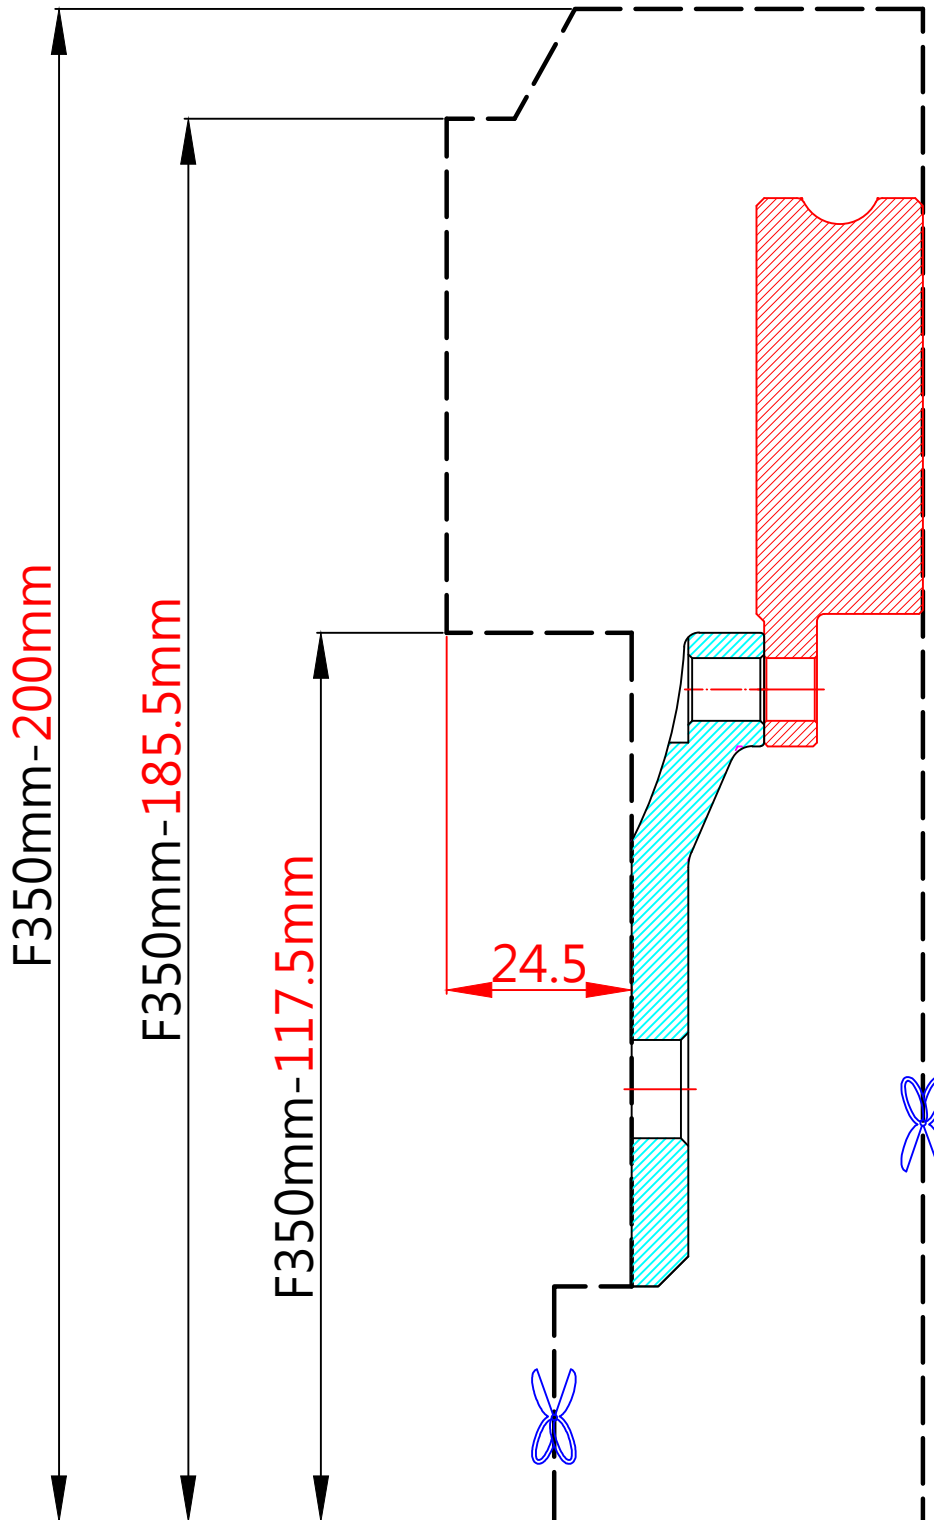

WHEEL FITMENT TEMPLATES

SUZUKI	SWIFT ZC31S SPORT	07~10	
PARTS NO.	ROTOR DIAMETER	FRONT/REAR	PCD
SU002-2-7	350 X 22	FRONT	5X114.3

The wheel fitment is only for your reference and it can not 100% ensure the clearance between caliper and rim is ok. if there is any interference issue, please change your wheel as possible.