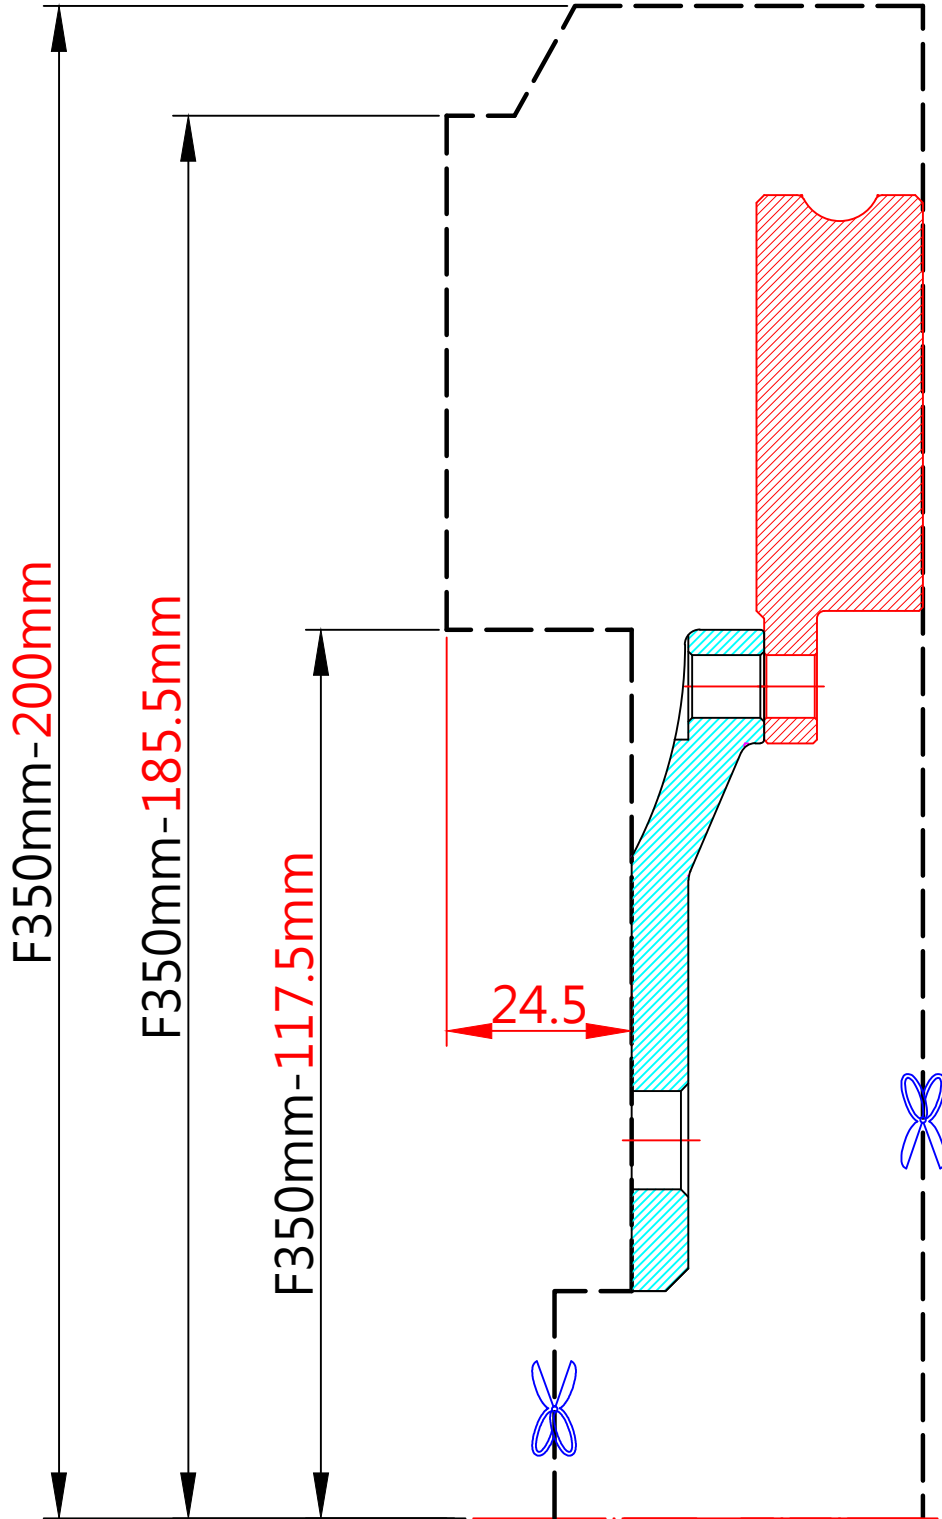

WHEEL FITMENT TEMPLATES

SUZUKI	SWIFT 1.3	04~10	
PARTS NO.	ROTOR DIAMETER	FRONT/REAR	PCD
SU001-7	350 X 22	FRONT	5X114.3

The wheel fitment is only for your reference and it can not 100% ensure the clearance between caliper and rim is ok. if there is any interference issue, please change your wheel as possible.