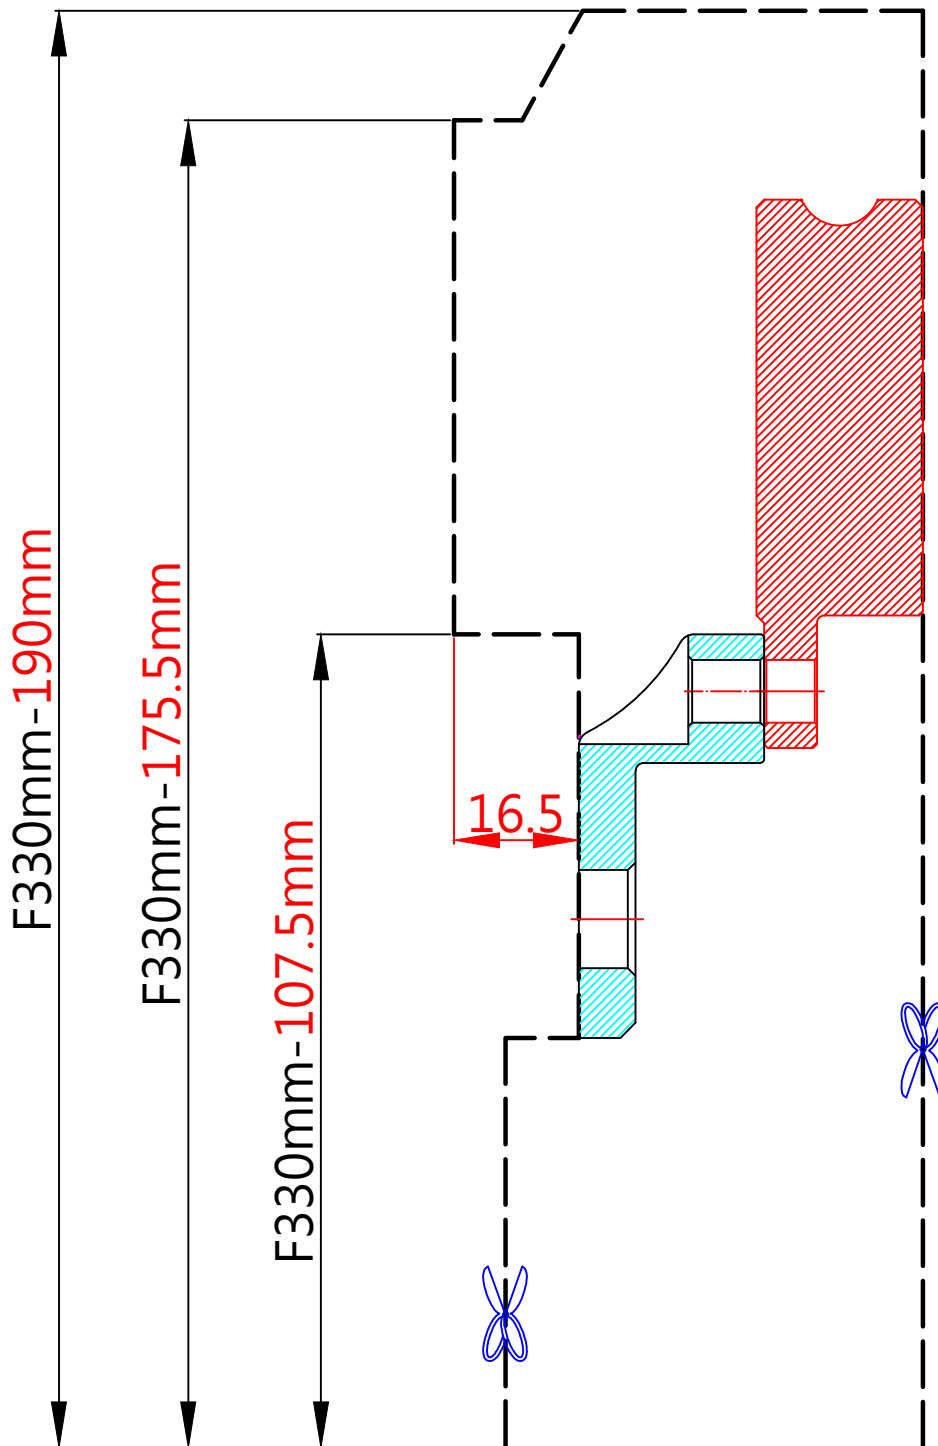

# WHEEL FITMENT TEMPLATES

SUZUKI		JIMNY	
		19~UP	
PARTS NO.	ROTOR DIAMETER	FRONT/REAR	PCD
SU009-UP	330 X 22	FRONT	5X139.7

The wheel fitment is only for your reference and it can not 100% ensure the clearance between caliper and rim is ok. if there is any interference issue, please change your wheel as possible.