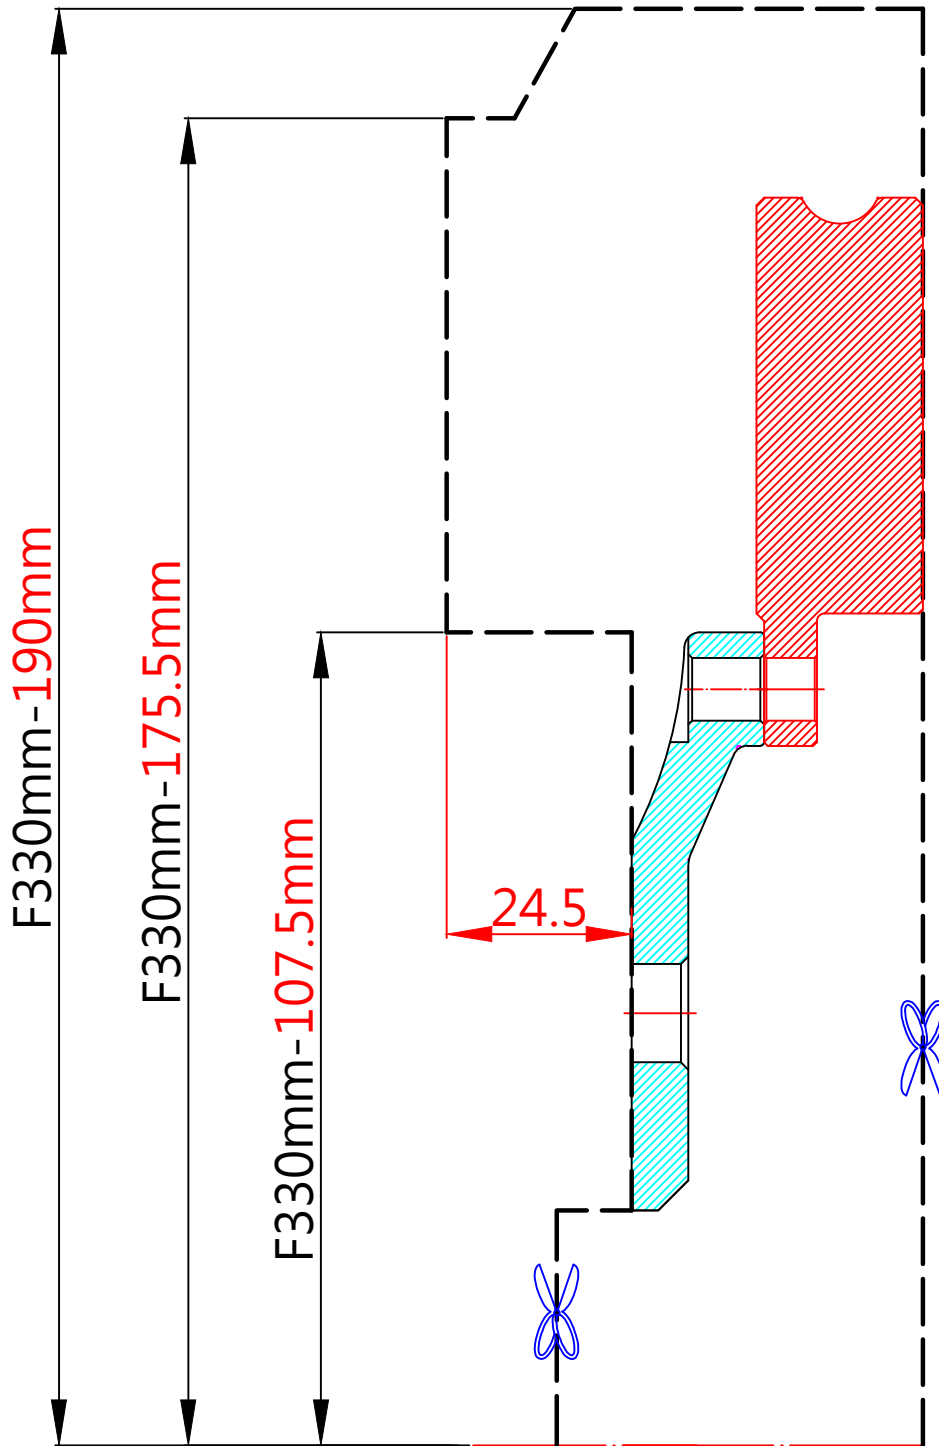

WHEEL FITMENT TEMPLATES

SUZUKI		SWIFT SPORT(MK4)		17~UP
PARTS NO.	ROTOR DIAMETER	FRONT/REAR	PCD	
SU008-7	330 X 22	FRONT	5X114.3	

The wheel fitment is only for your reference and it can not 100% ensure the clearance between caliper and rim is ok. if there is any interference issue, please change your wheel as possible.